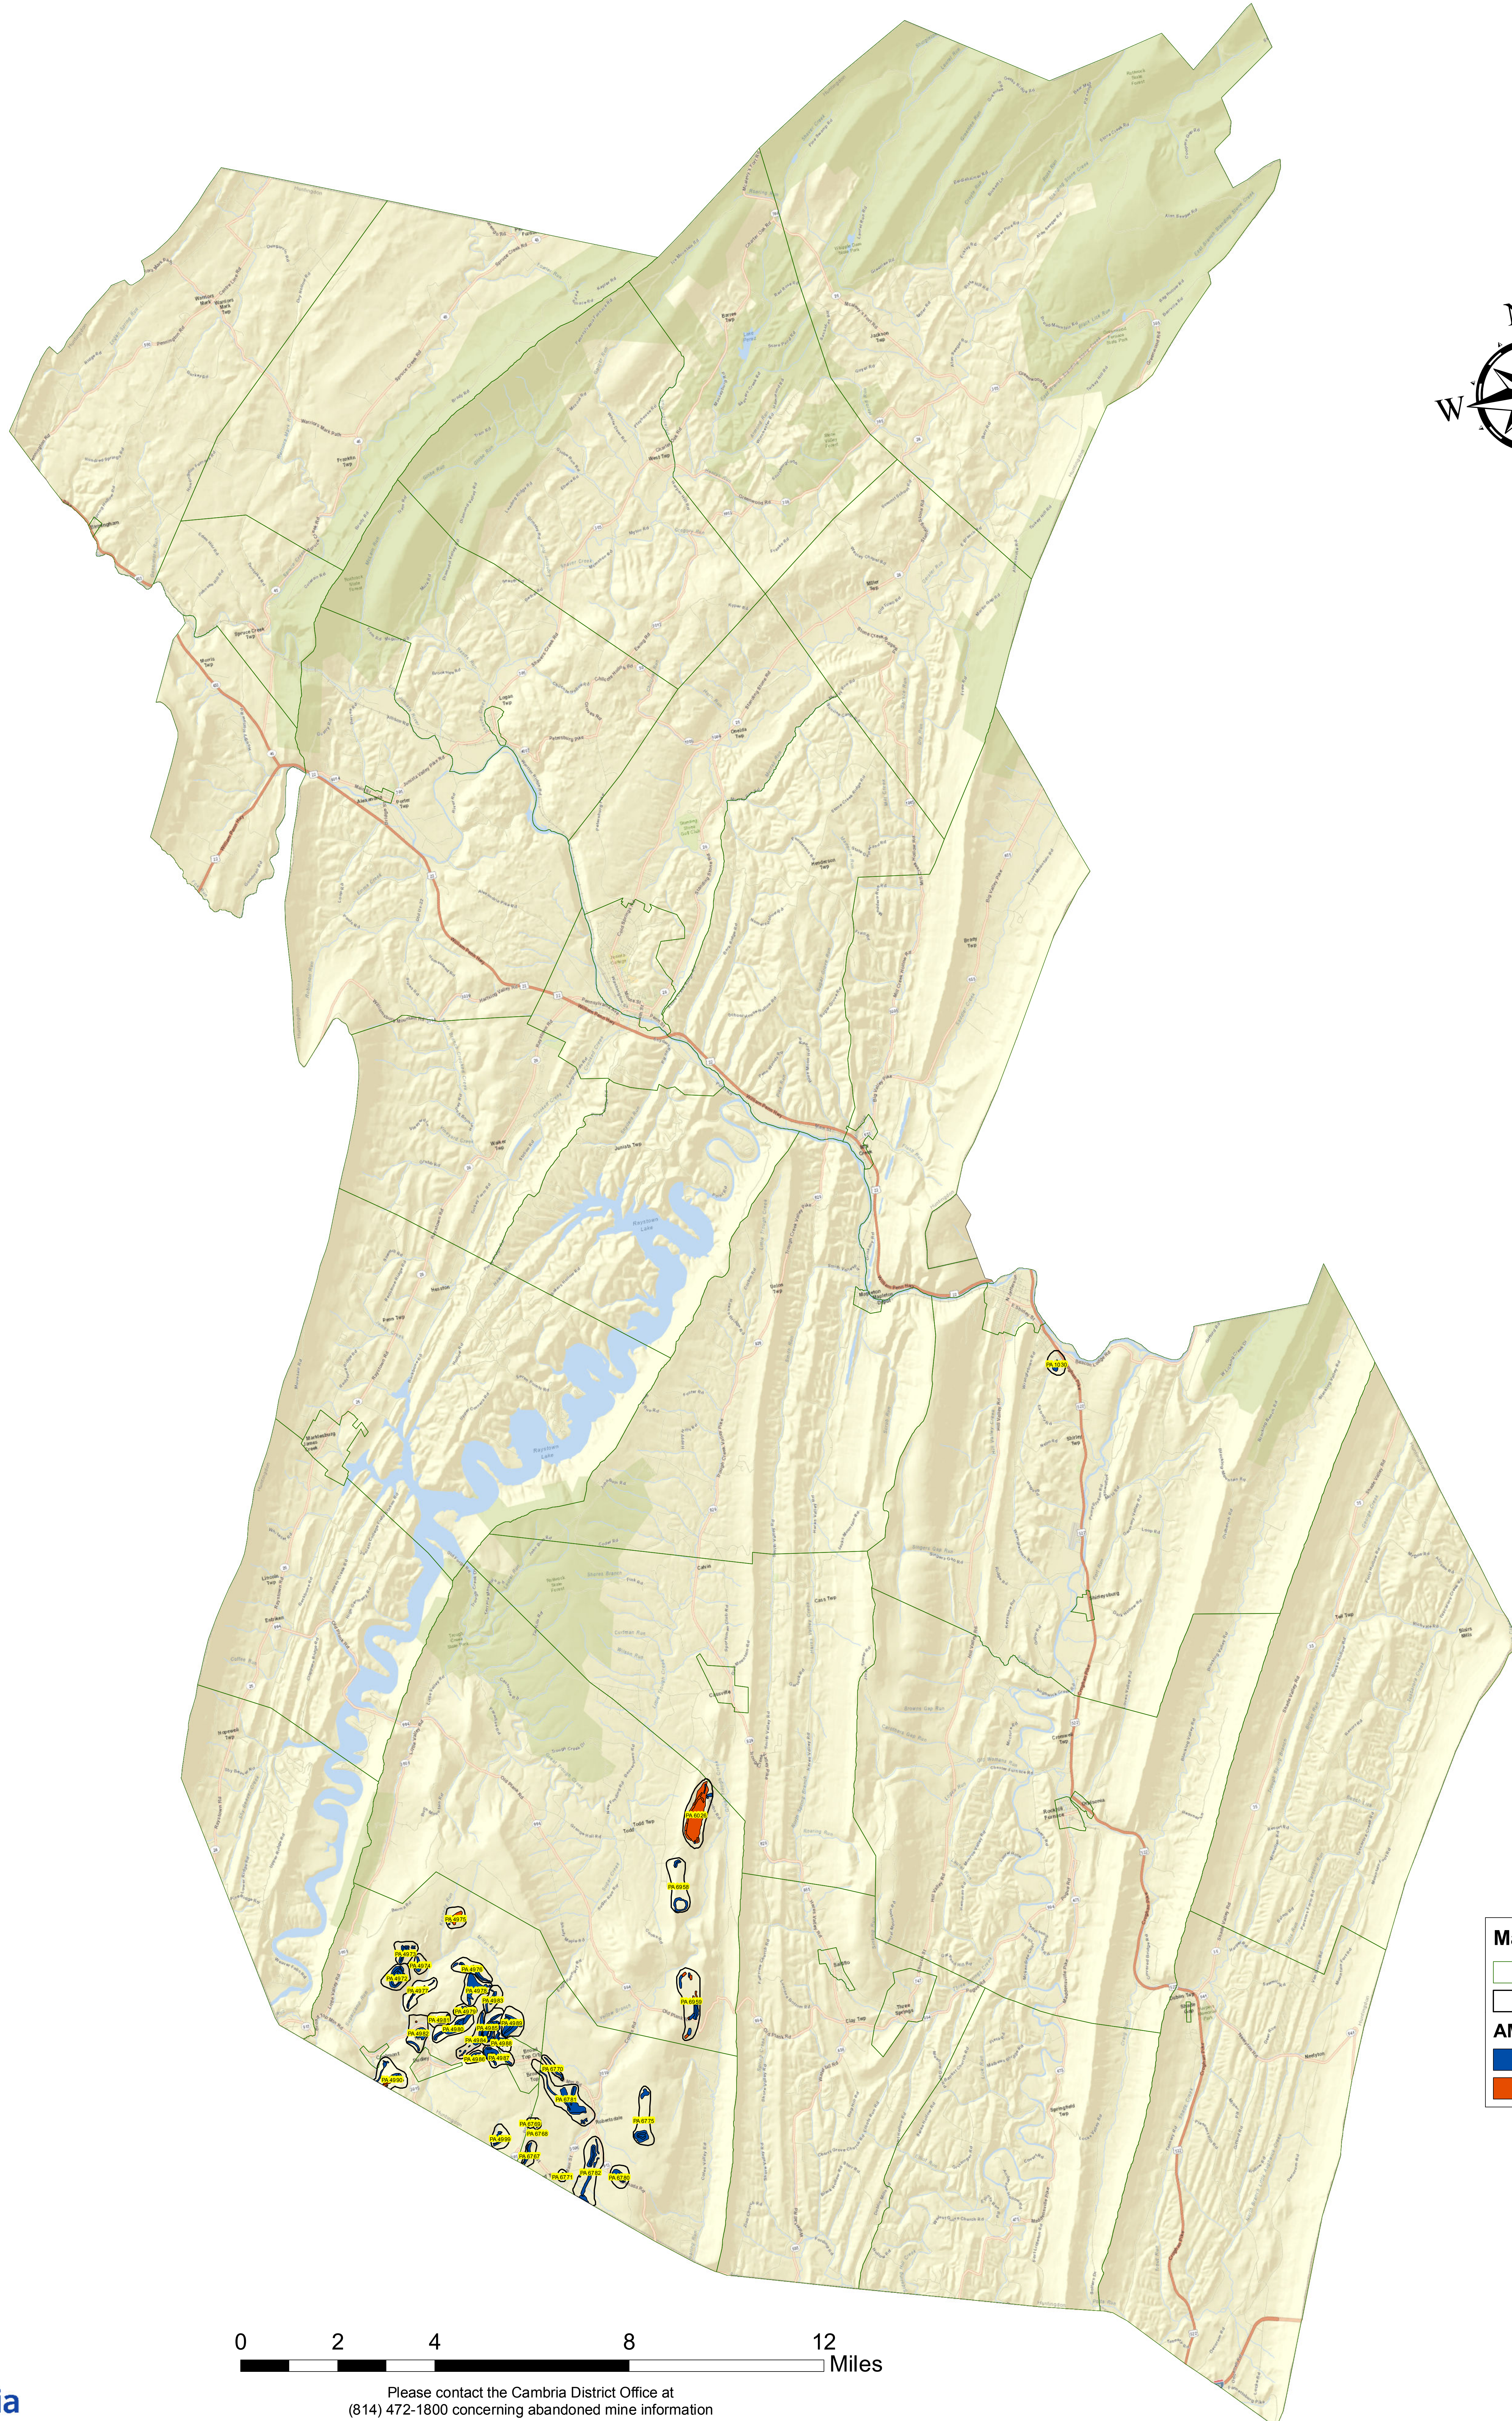

Huntingdon County Abandoned Mine Land Inventory

Map Legend	
	Municipalities
	AML Inventory Site (PA)
AML Features	
	Unreclaimed
	Reclaimed

Please contact the Cambria District Office at
(814) 472-1800 concerning abandoned mine information