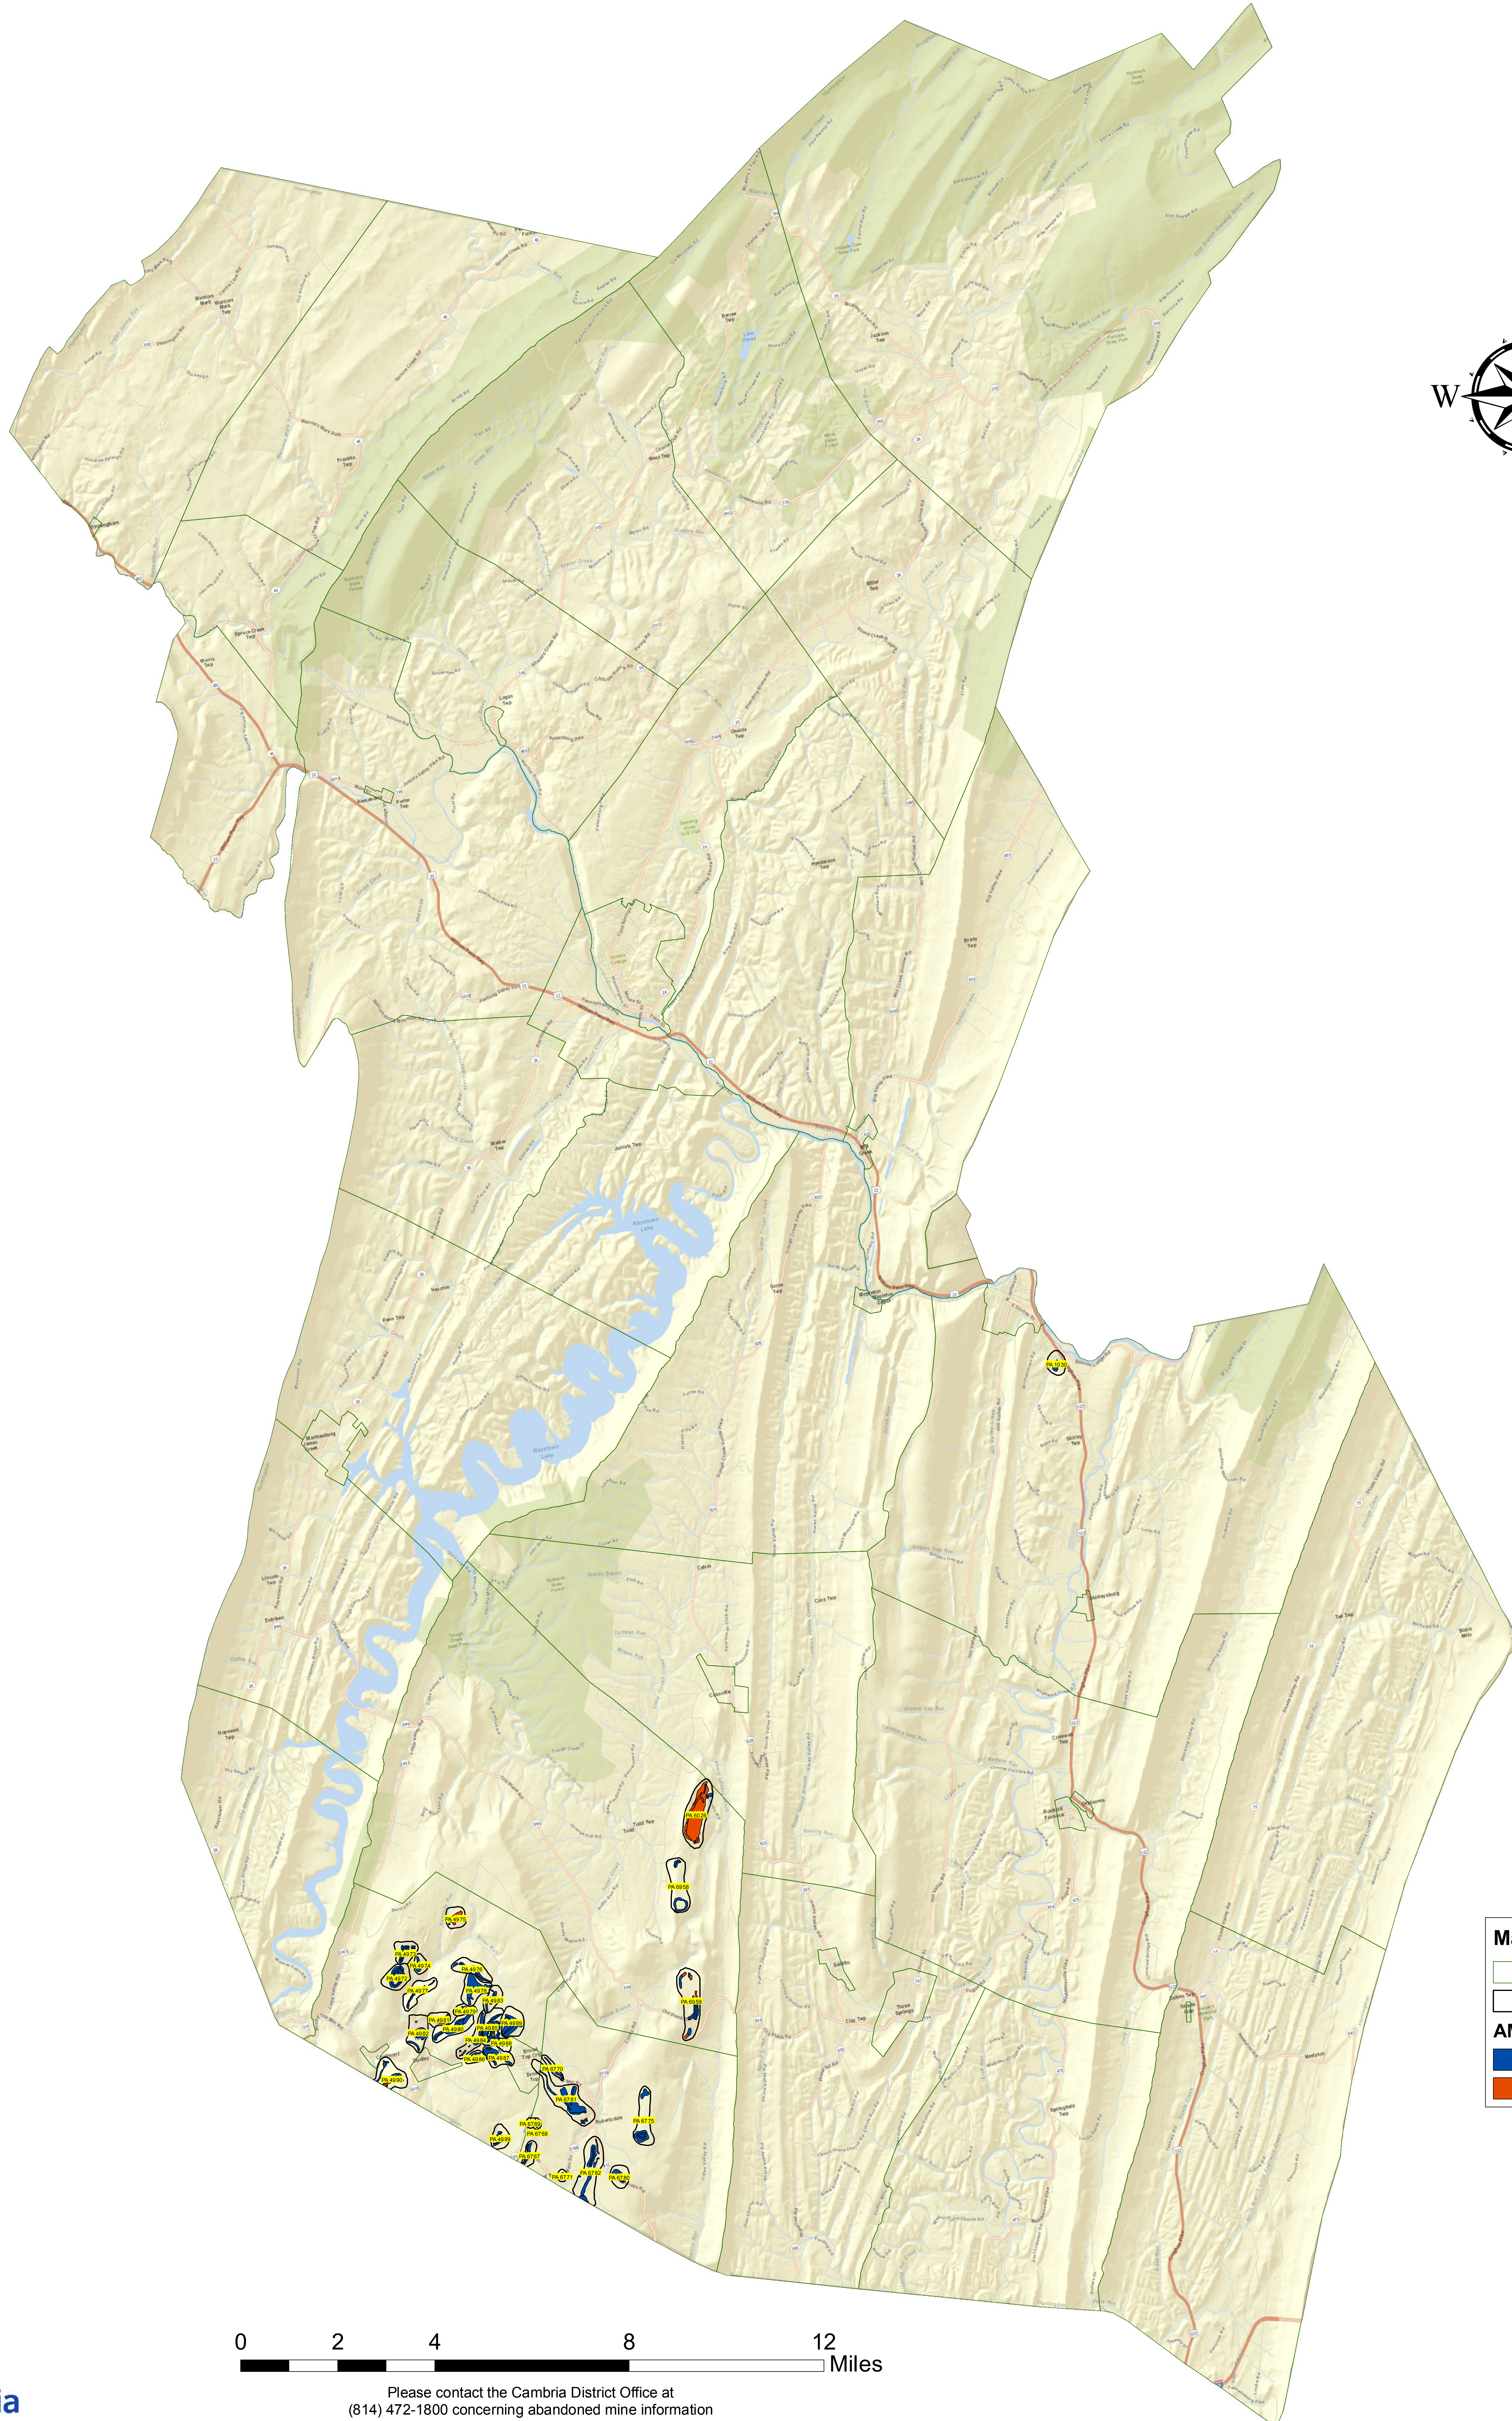

# Huntingdon County Abandoned Mine Land Inventory

Map Legend	
	Municipalities
	AML Inventory Site (PA)
AML Features	
	Unreclaimed
	Reclaimed

Please contact the Cambria District Office at  
(814) 472-1800 concerning abandoned mine information