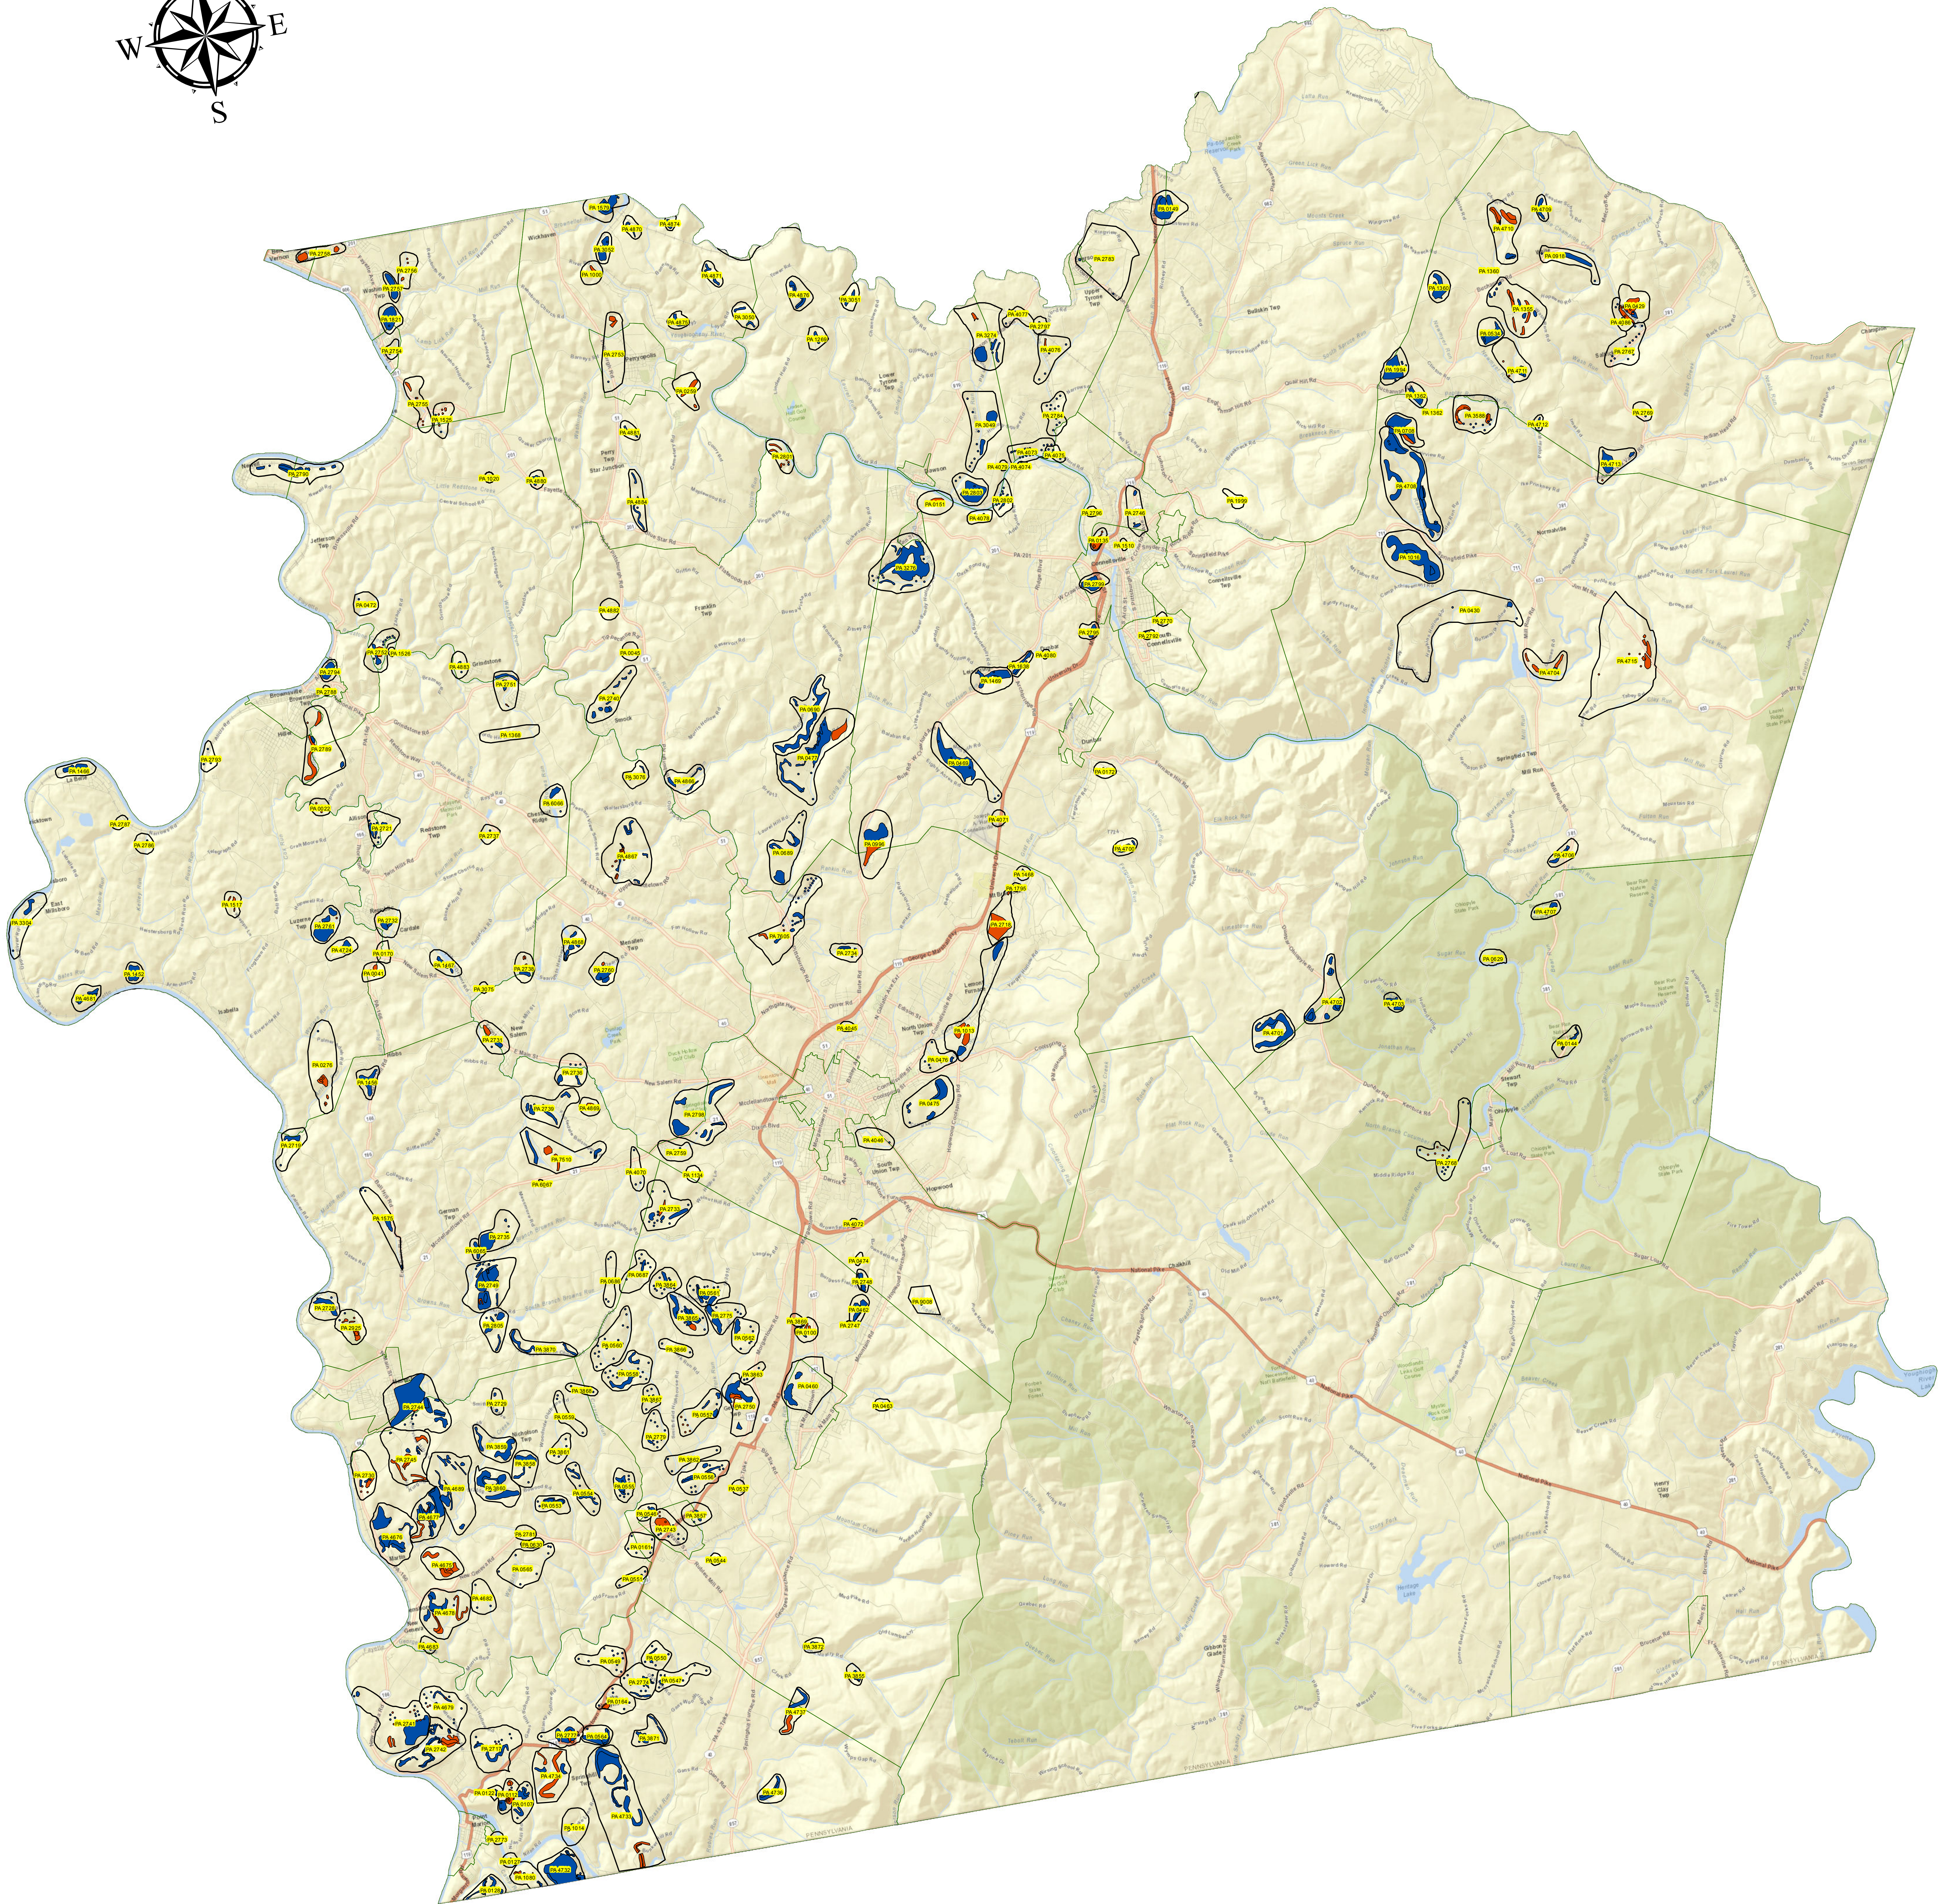

Fayette County

Abandoned Mine Land Inventory

Please contact the Cambria District Office at
(814) 472-1800 concerning abandoned mine information

Map Legend	
	Municipalities
	AML Inventory Site (PA)
AML Features	
	Unreclaimed
	Reclaimed