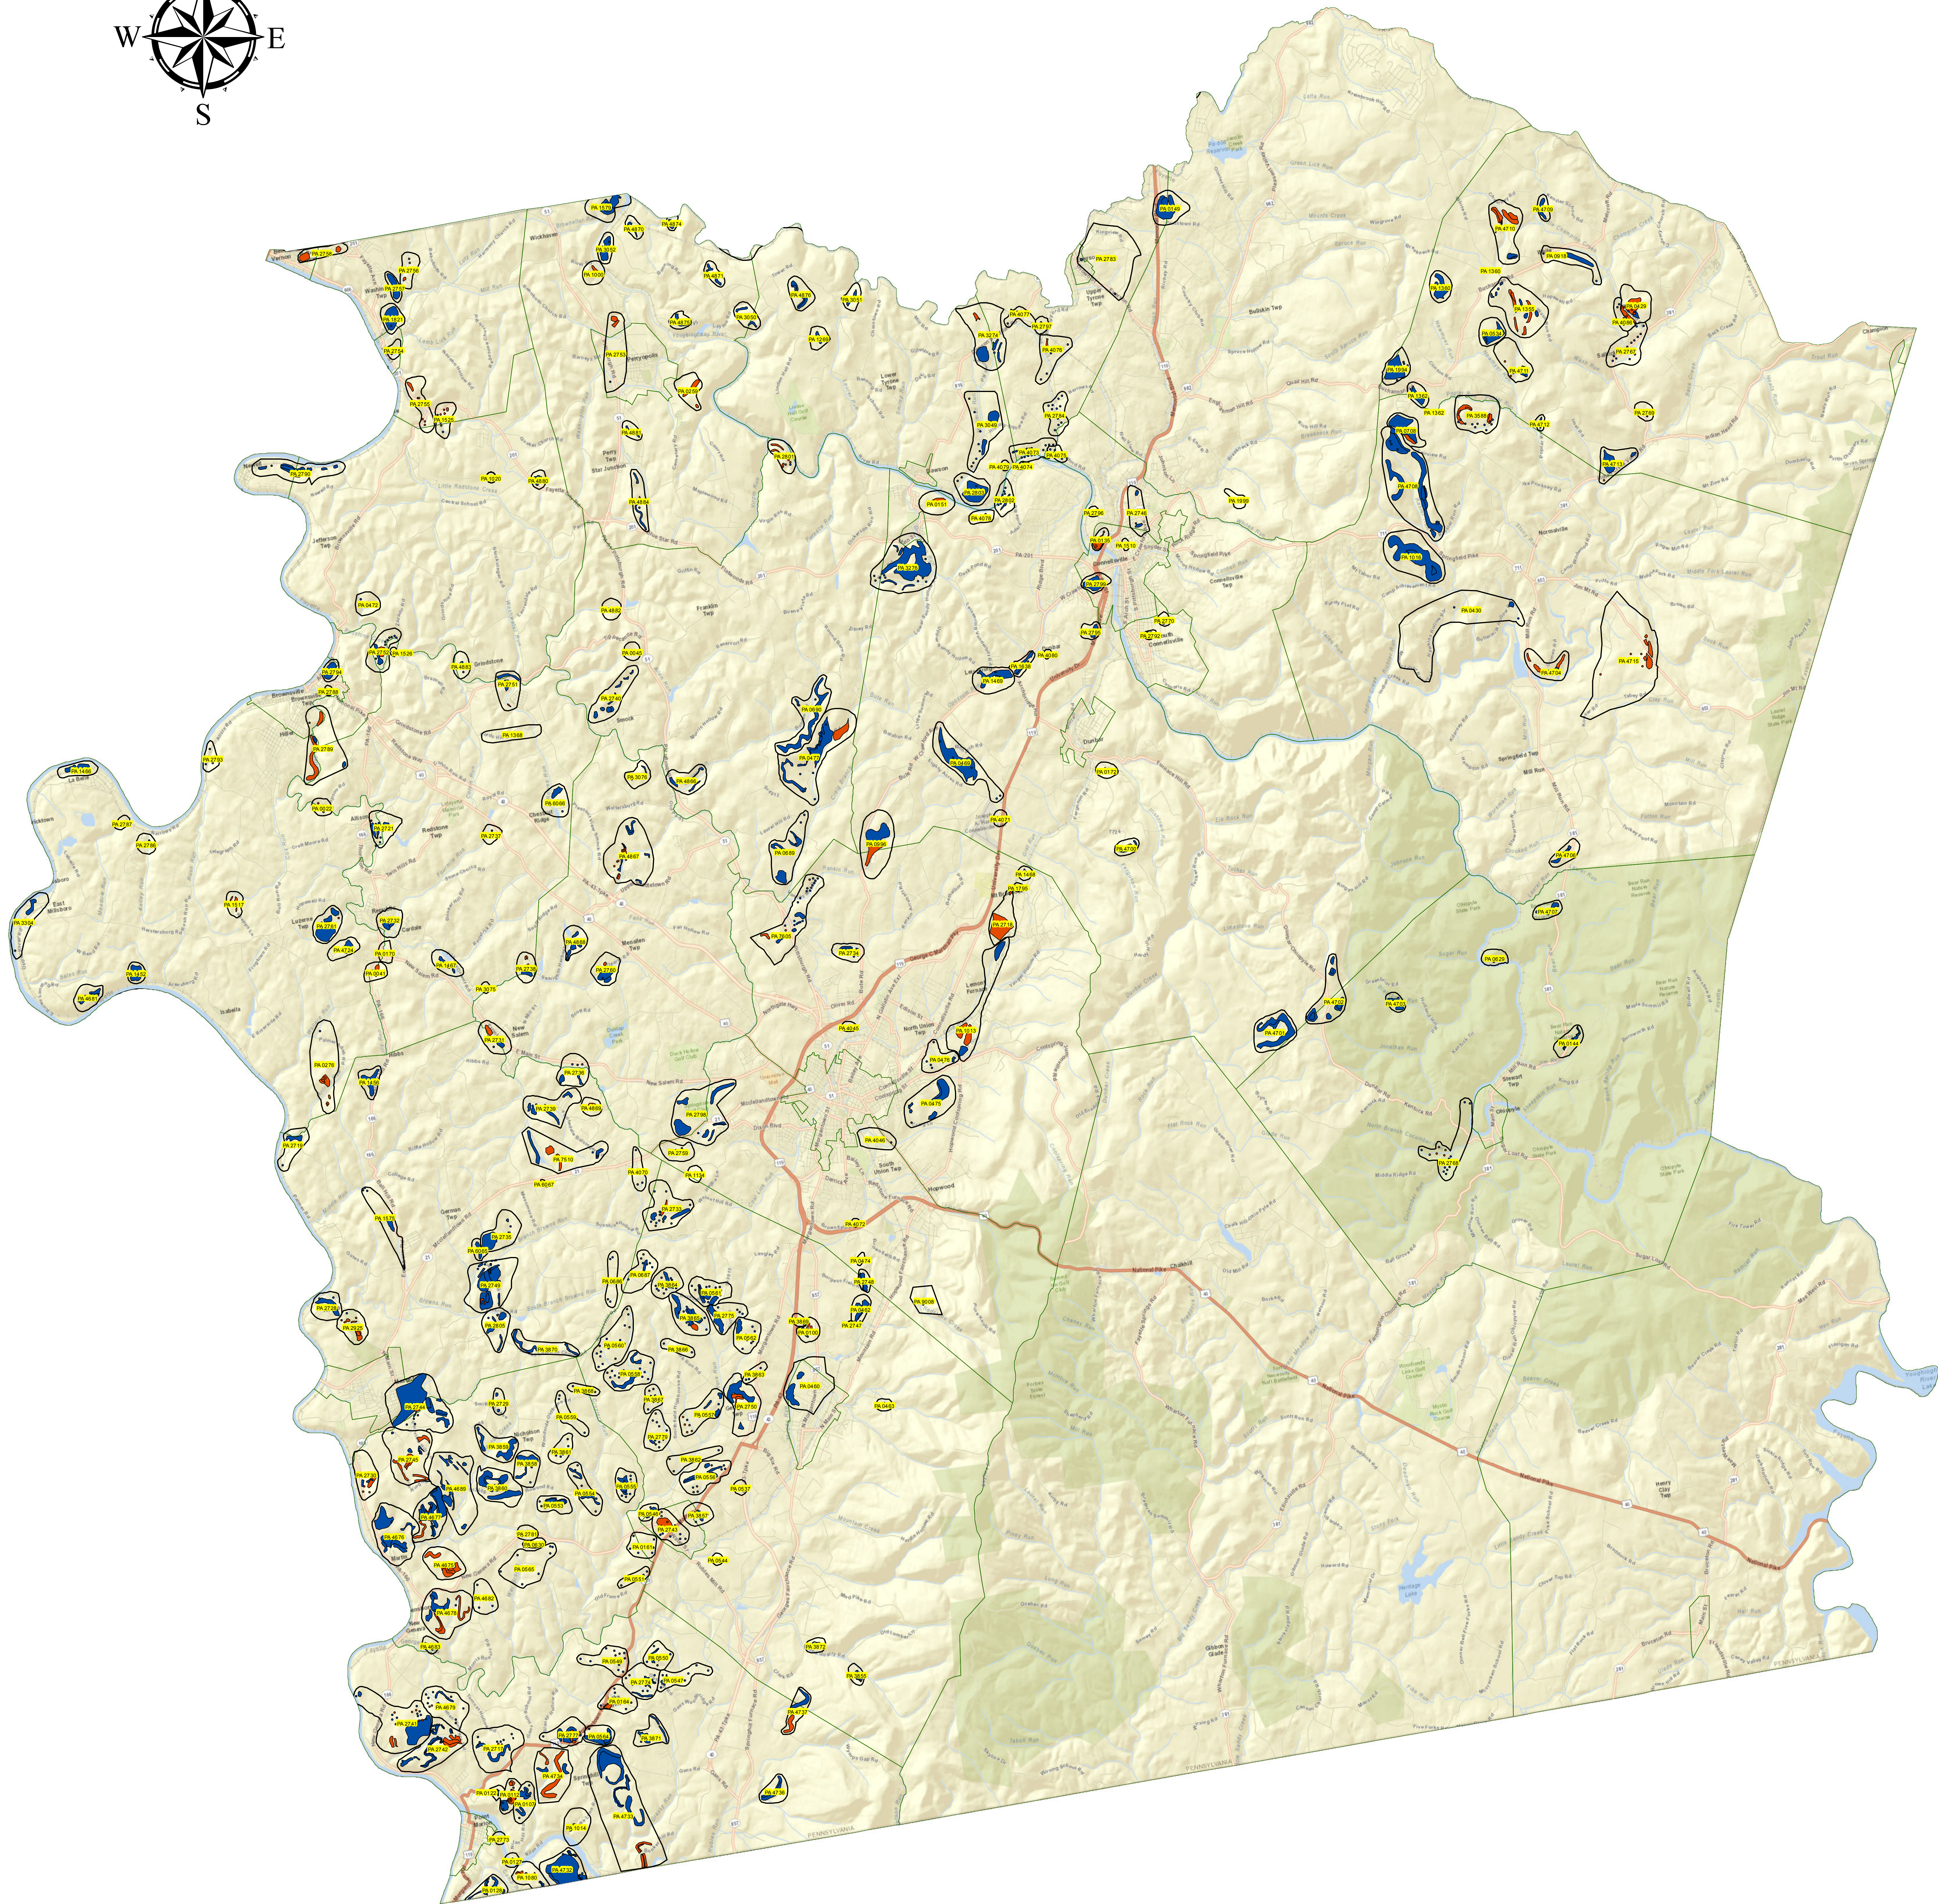

# Fayette County

## Abandoned Mine Land Inventory

Please contact the Cambria District Office at  
(814) 472-1800 concerning abandoned mine information

Map Legend	
	Municipalities
	AML Inventory Site (PA)
AML Features	
	Unreclaimed
	Reclaimed