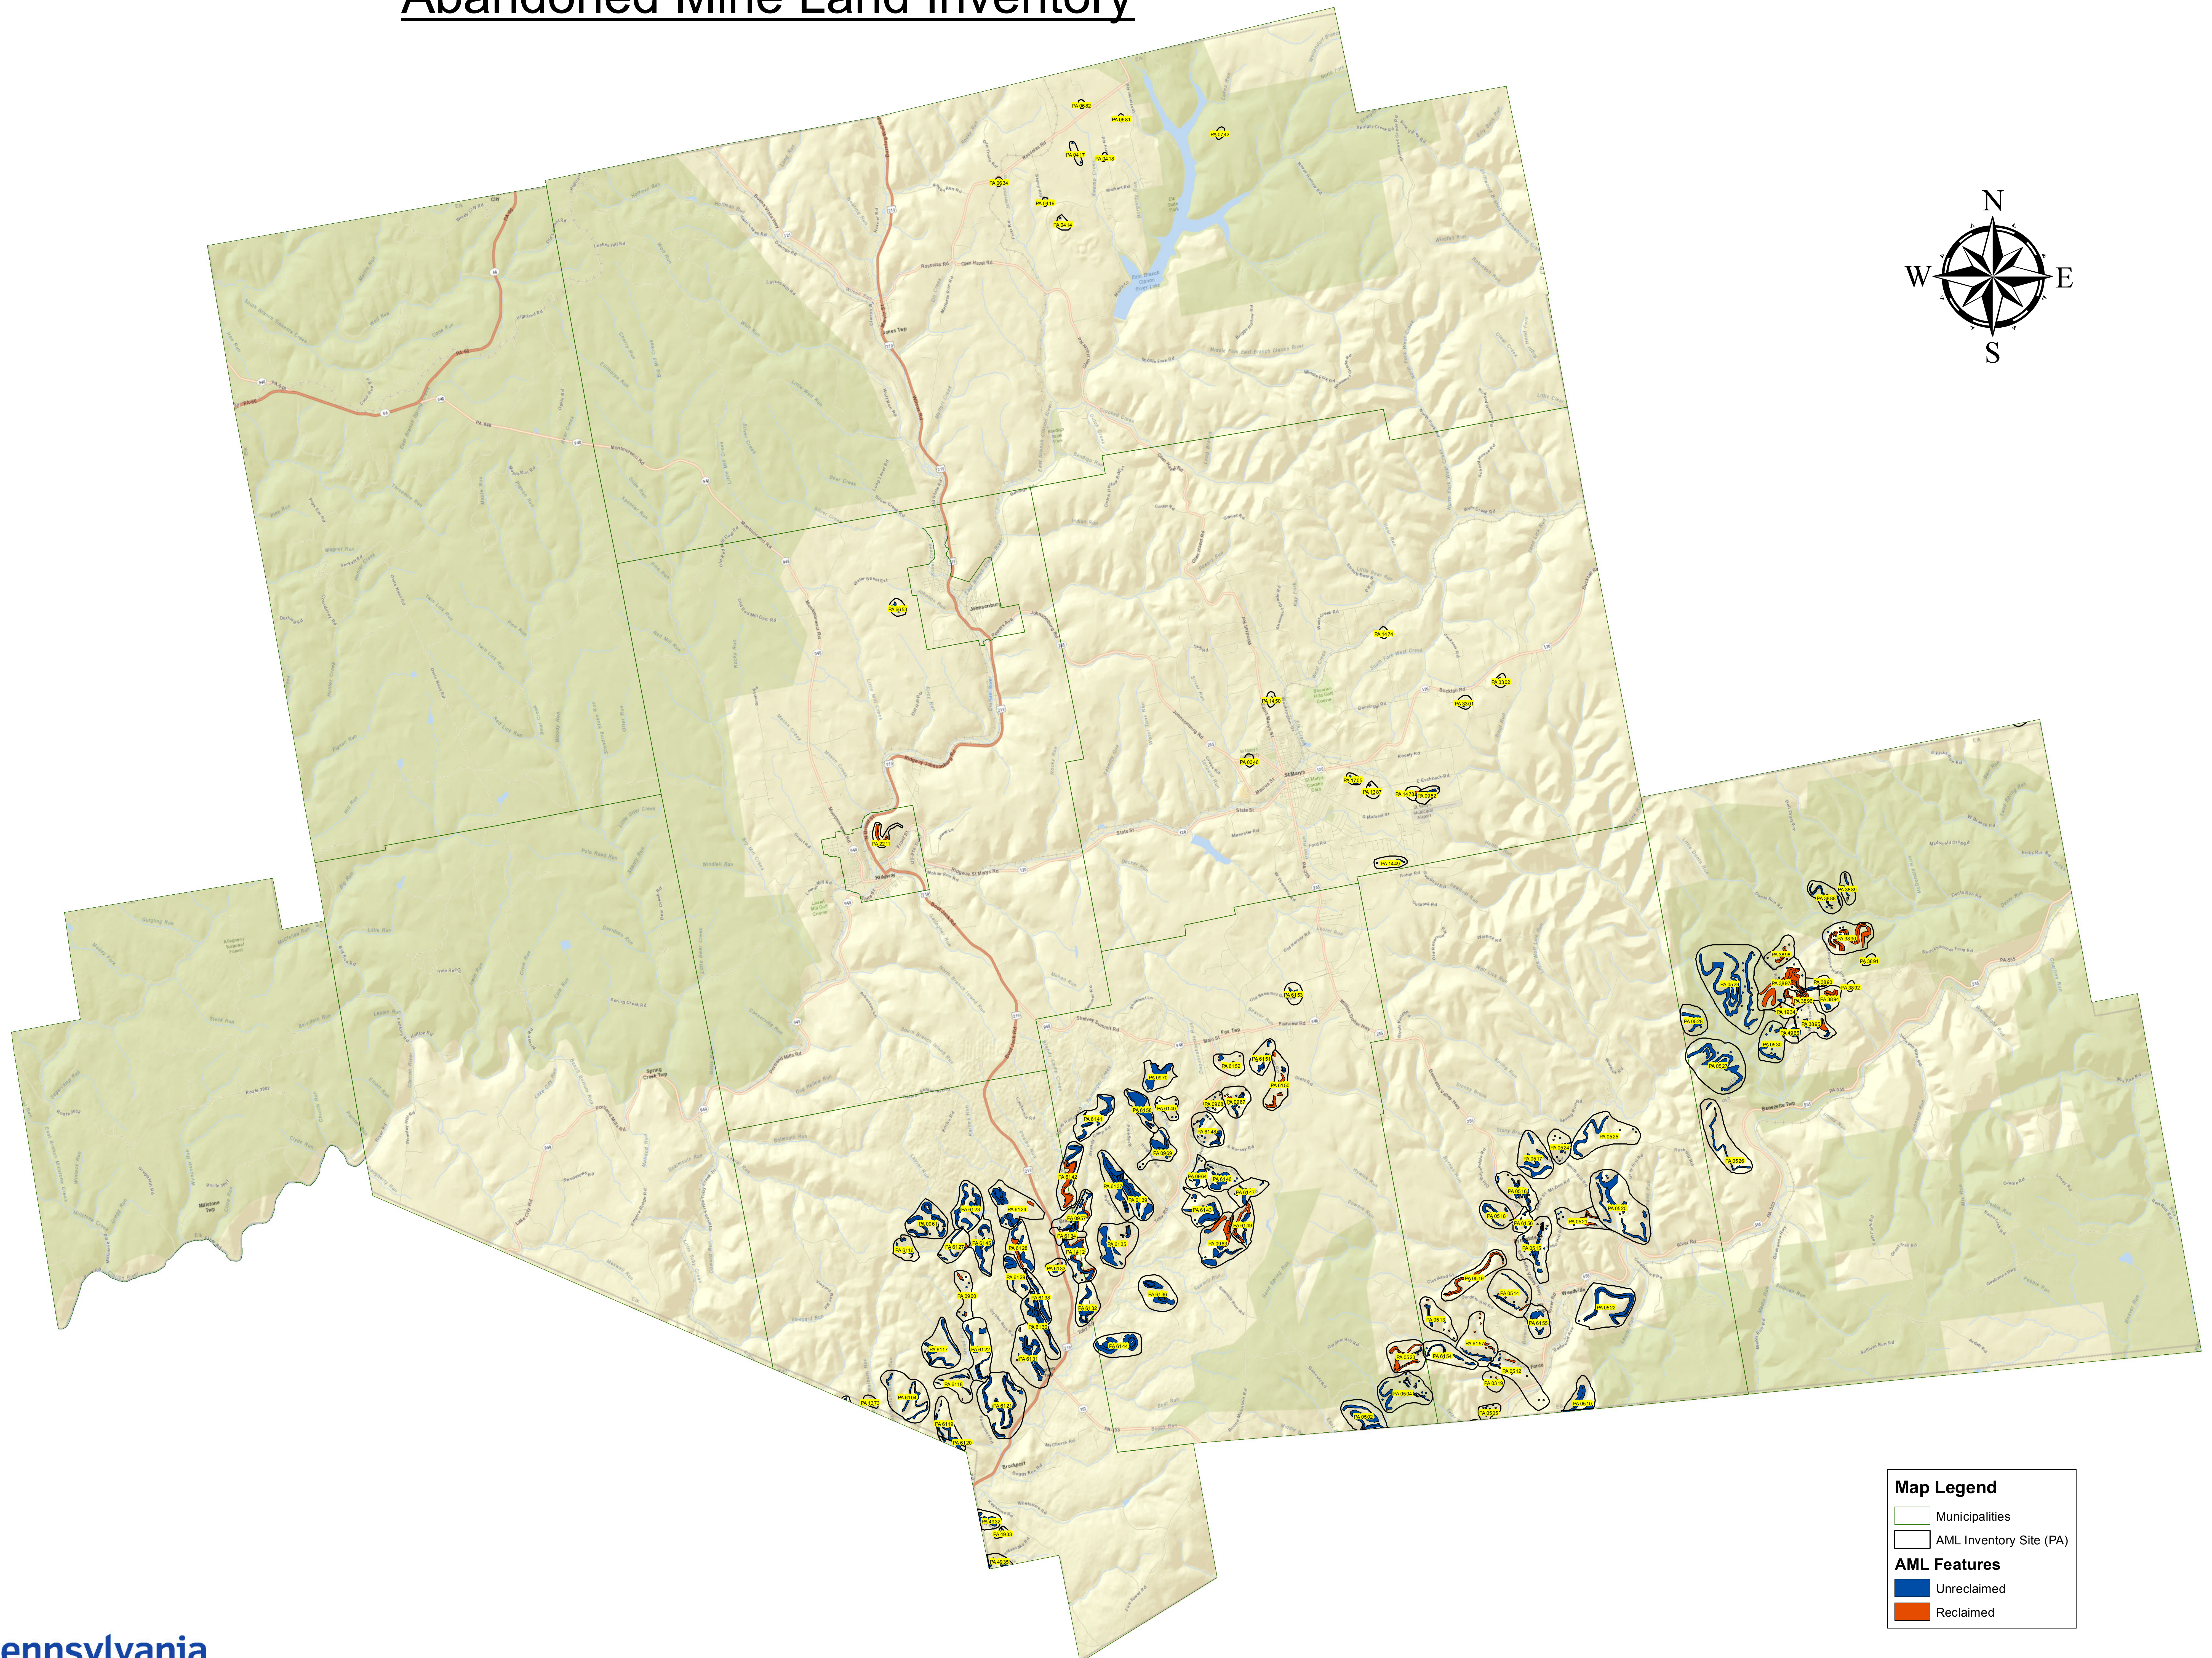

# Elk County Abandoned Mine Land Inventory

**Map Legend**

- Municipalities
- AML Inventory Site (PA)
- AML Features**
- Unreclaimed
- Reclaimed