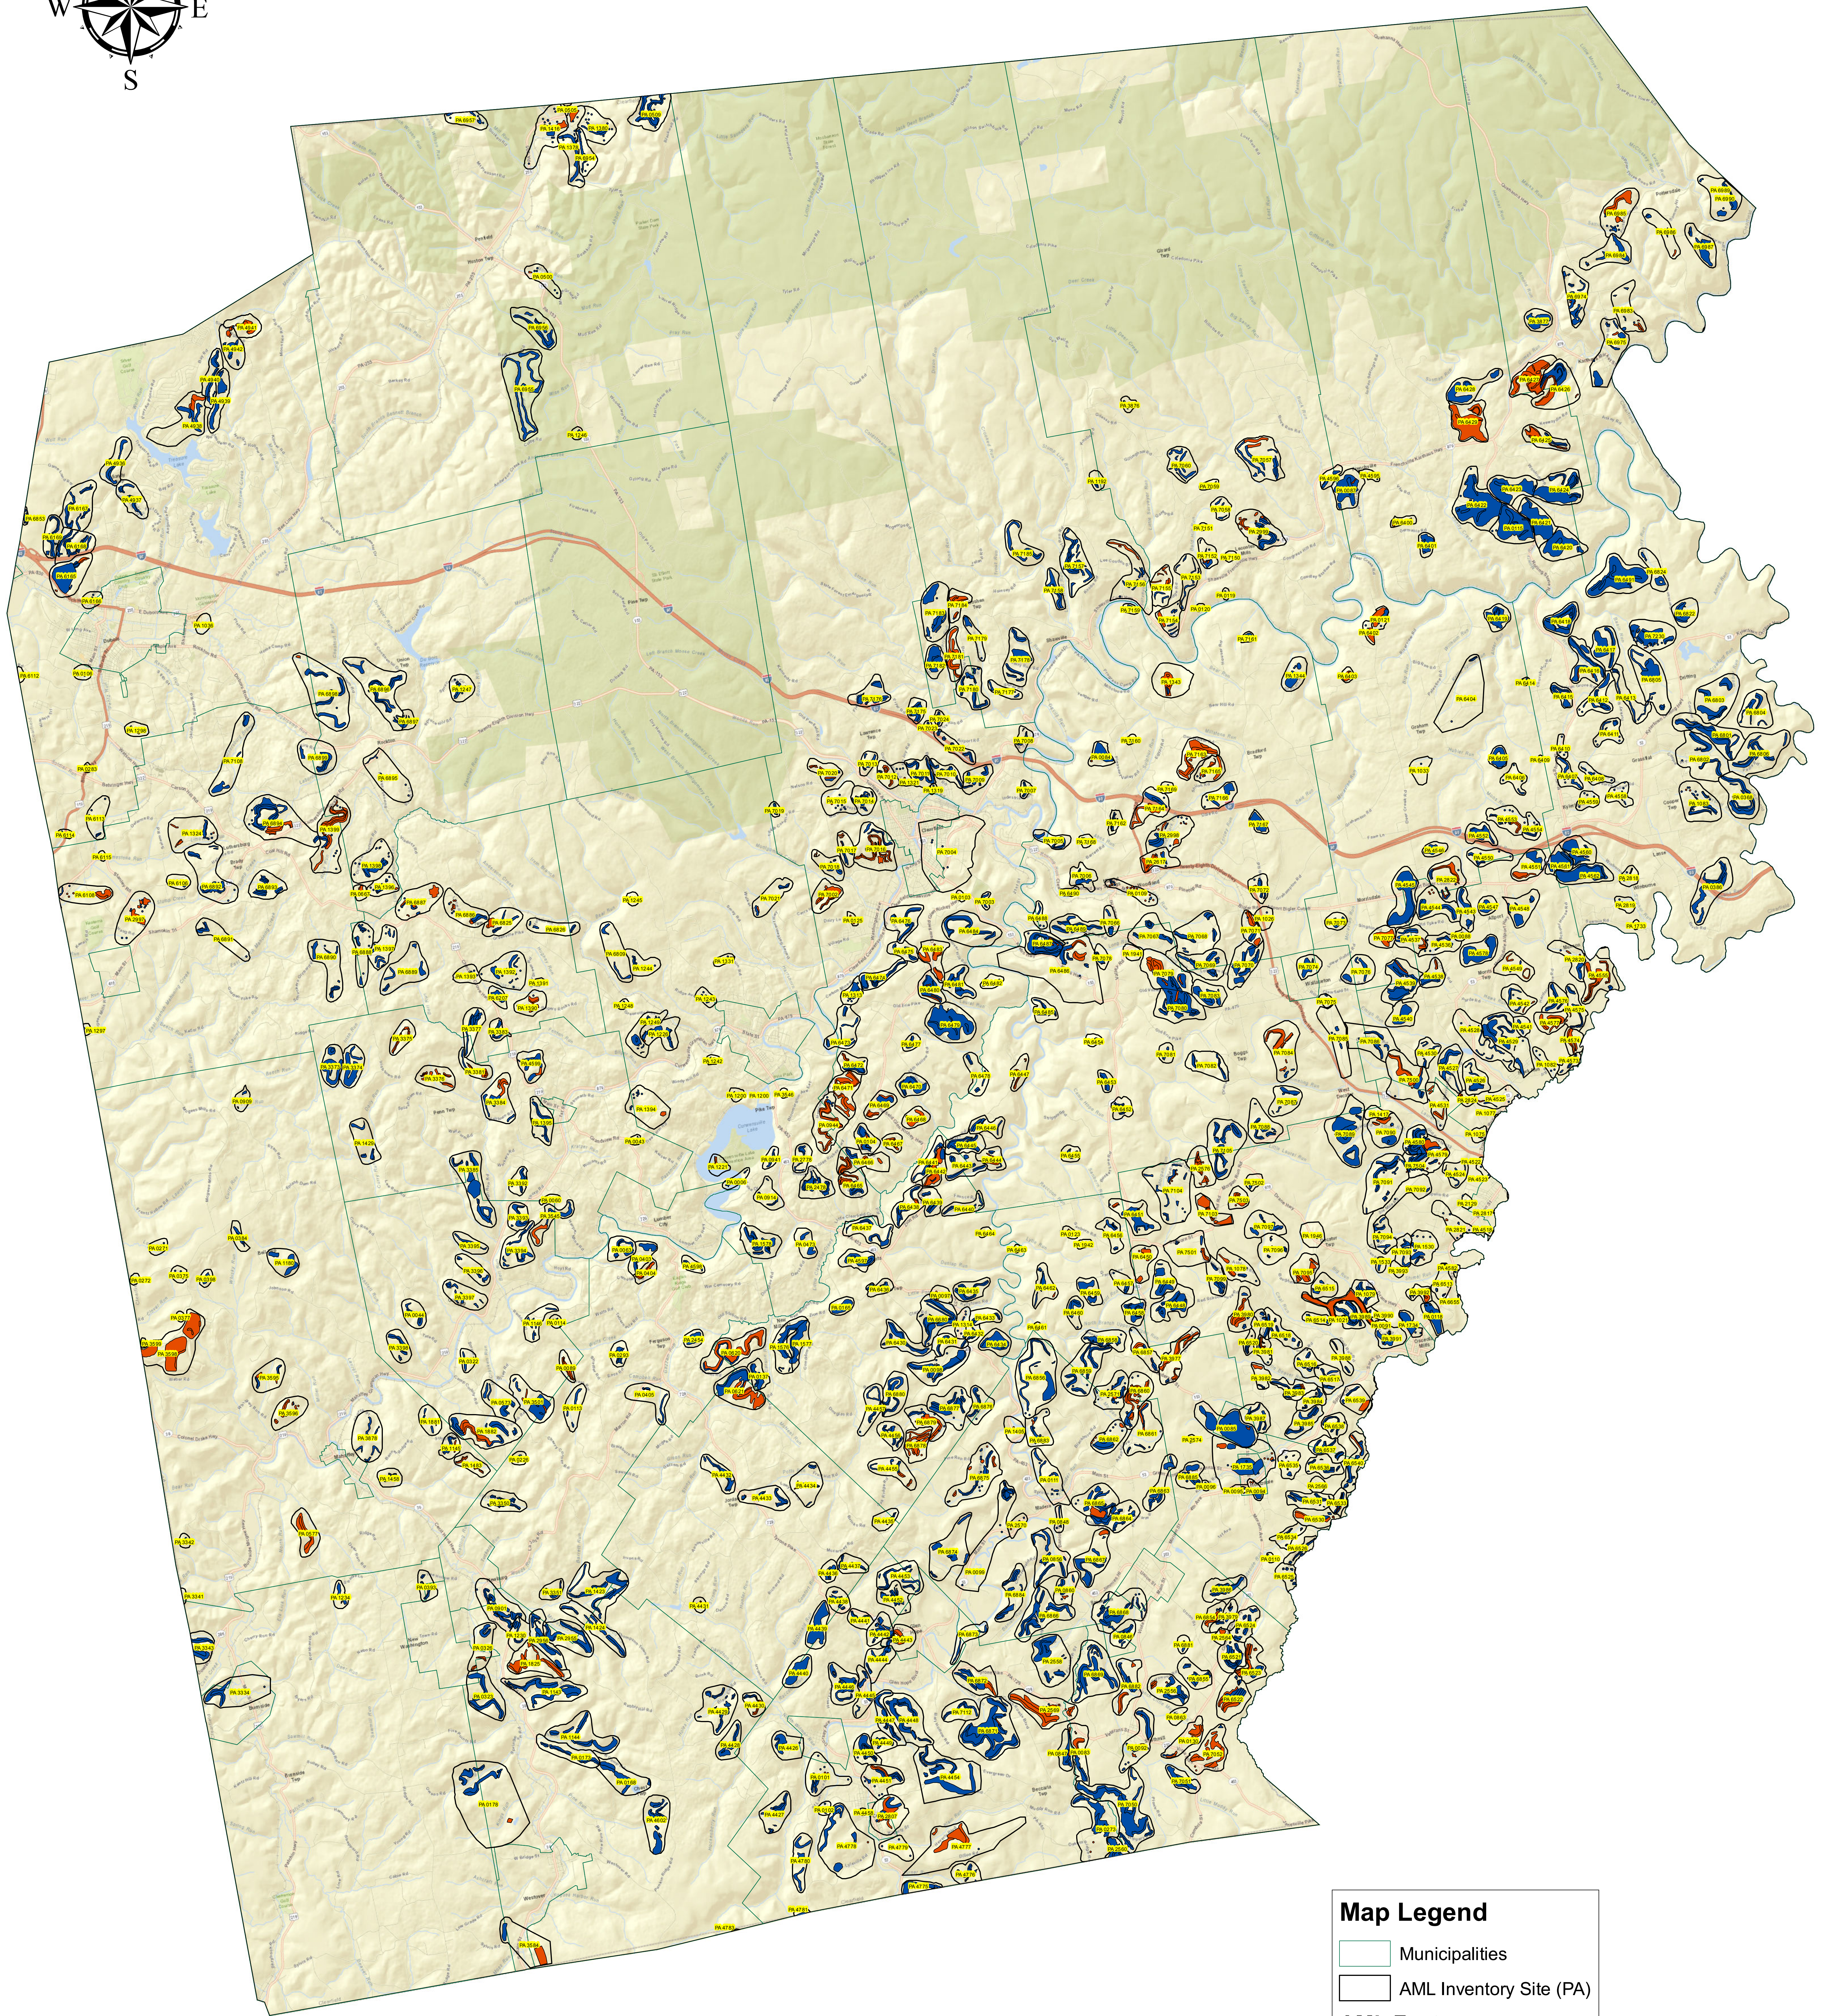

Clearfield County Abandoned Mine Land Inventory

Please contact the Cambria District Office at
(814) 472-1800 concerning abandoned mine information

Map Legend

- Municipalities
- AML Inventory Site (PA)

AML Features

- Unreclaimed
- Reclaimed