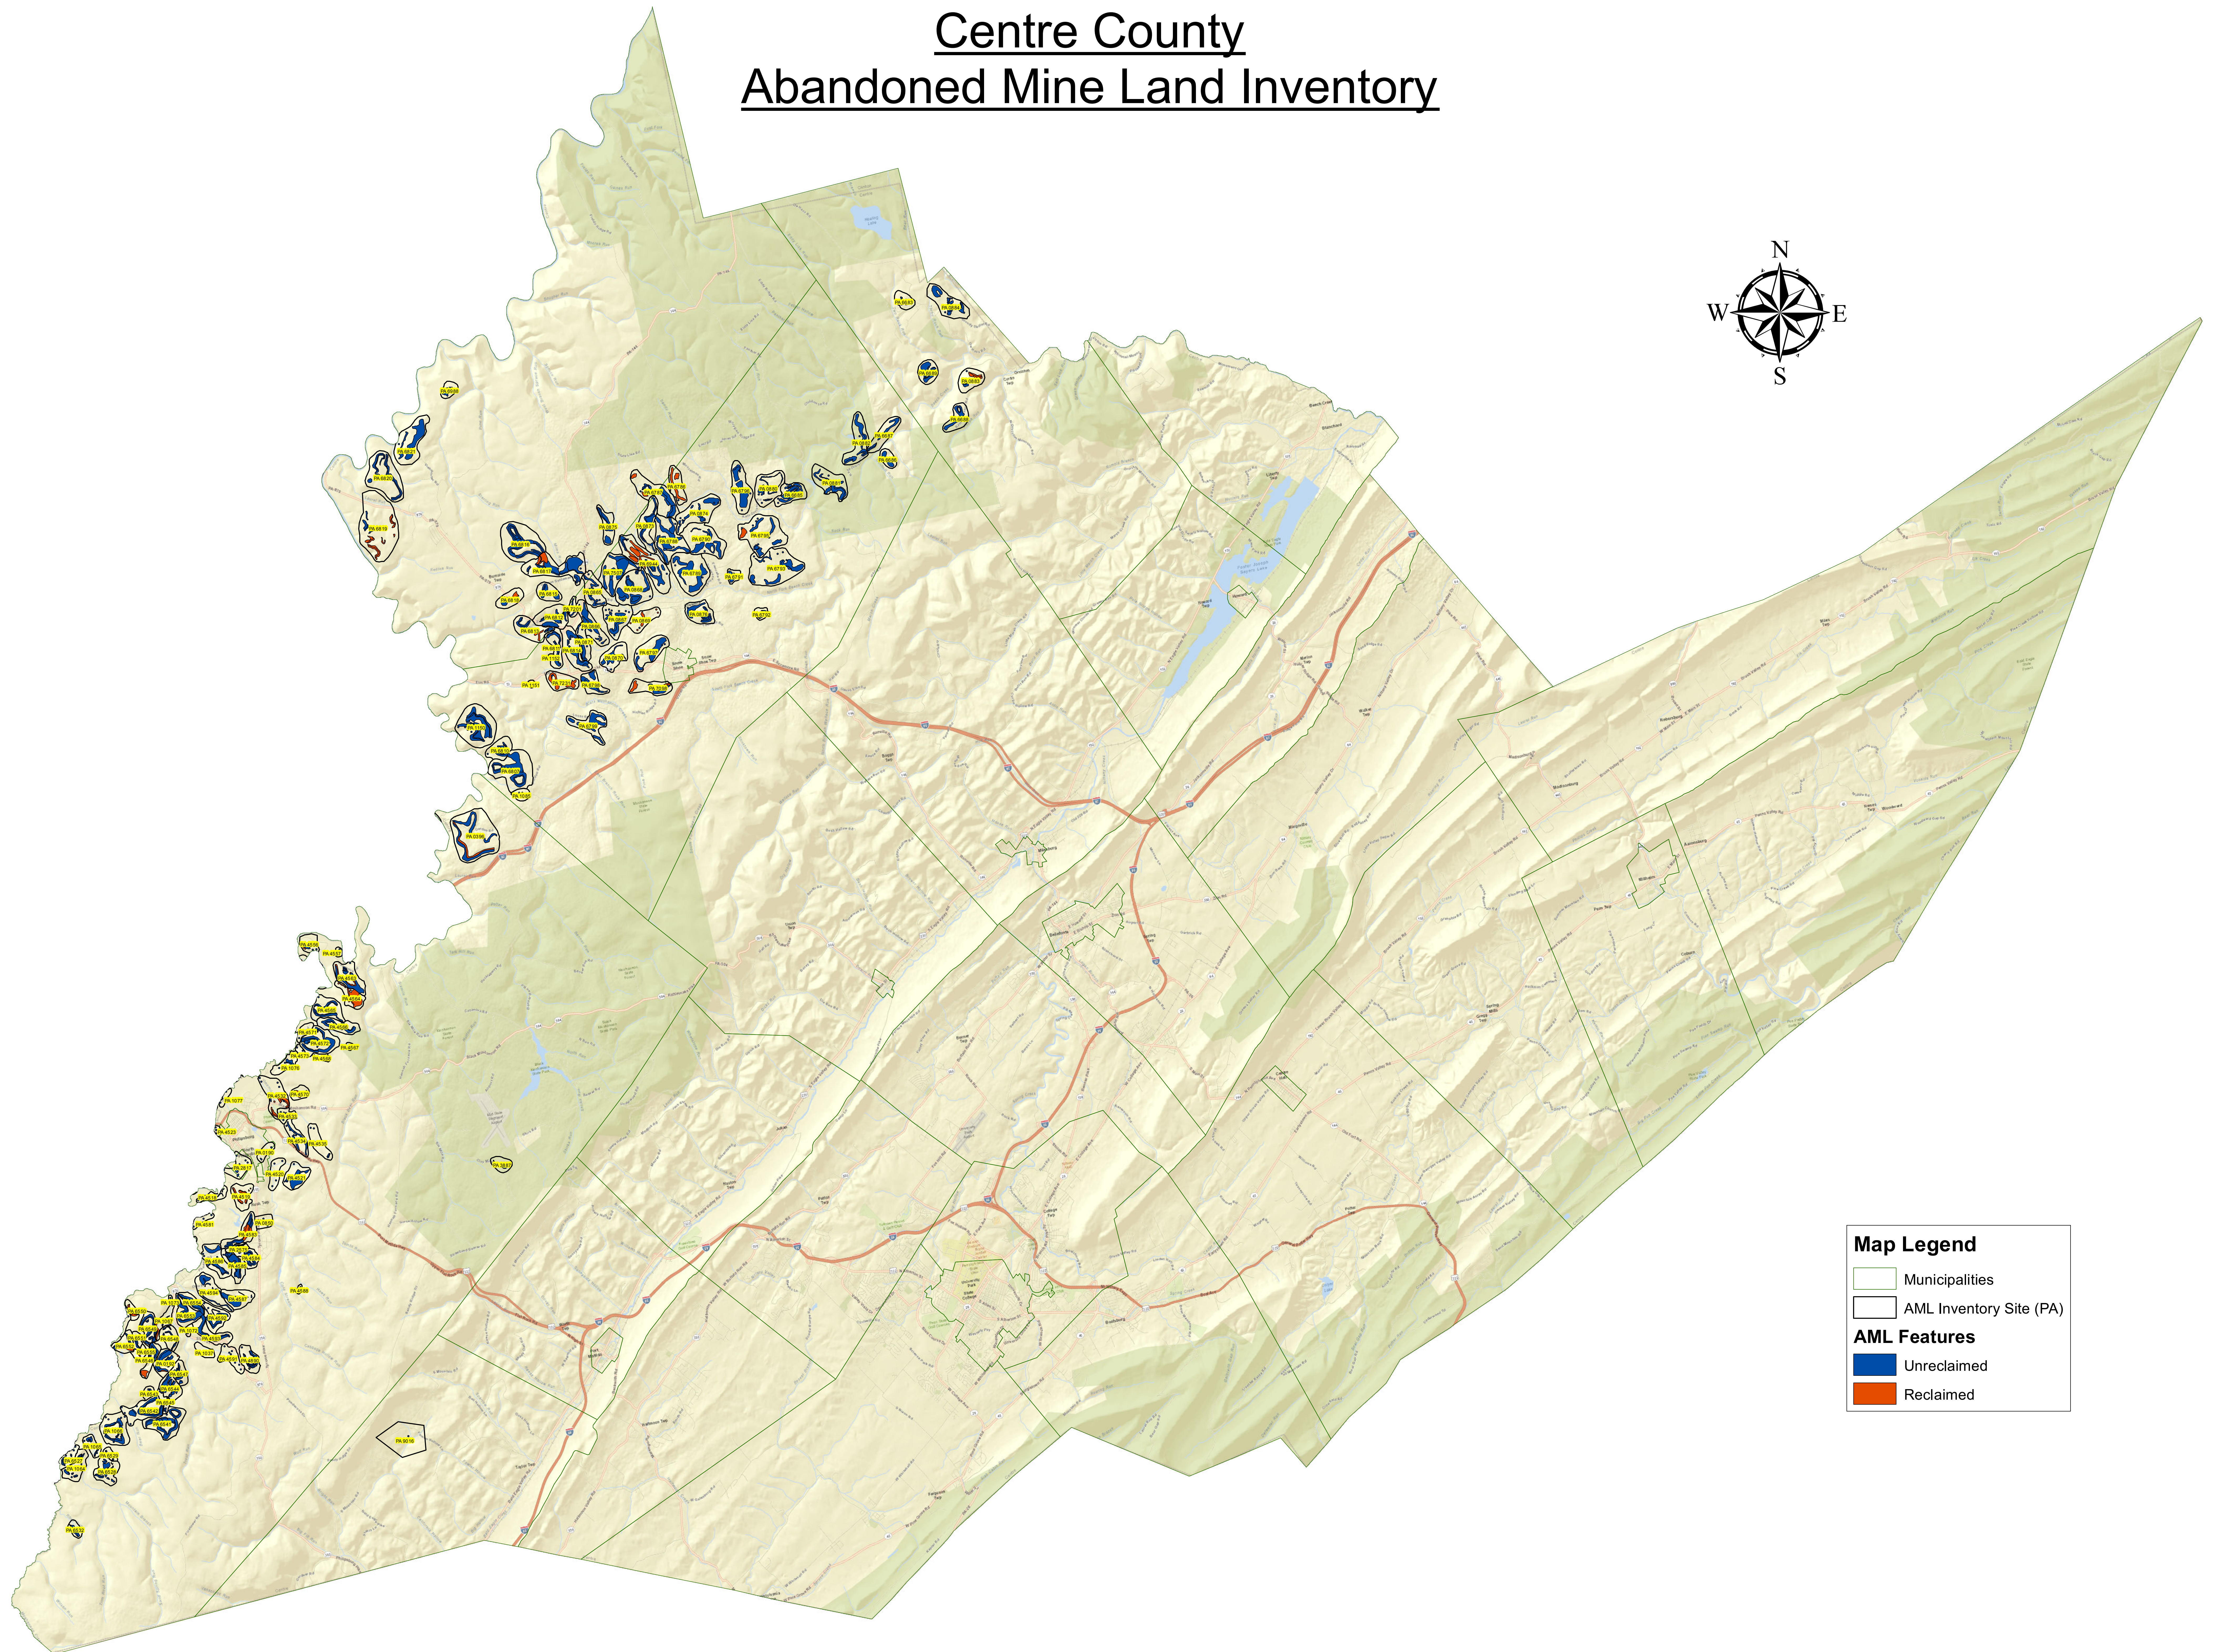

Centre County Abandoned Mine Land Inventory

Map Legend

- Municipalities
- AML Inventory Site (PA)

AML Features

- Unreclaimed
- Reclaimed

Please contact the Cambria District Office at
(814) 472-1800 concerning abandoned mine information.