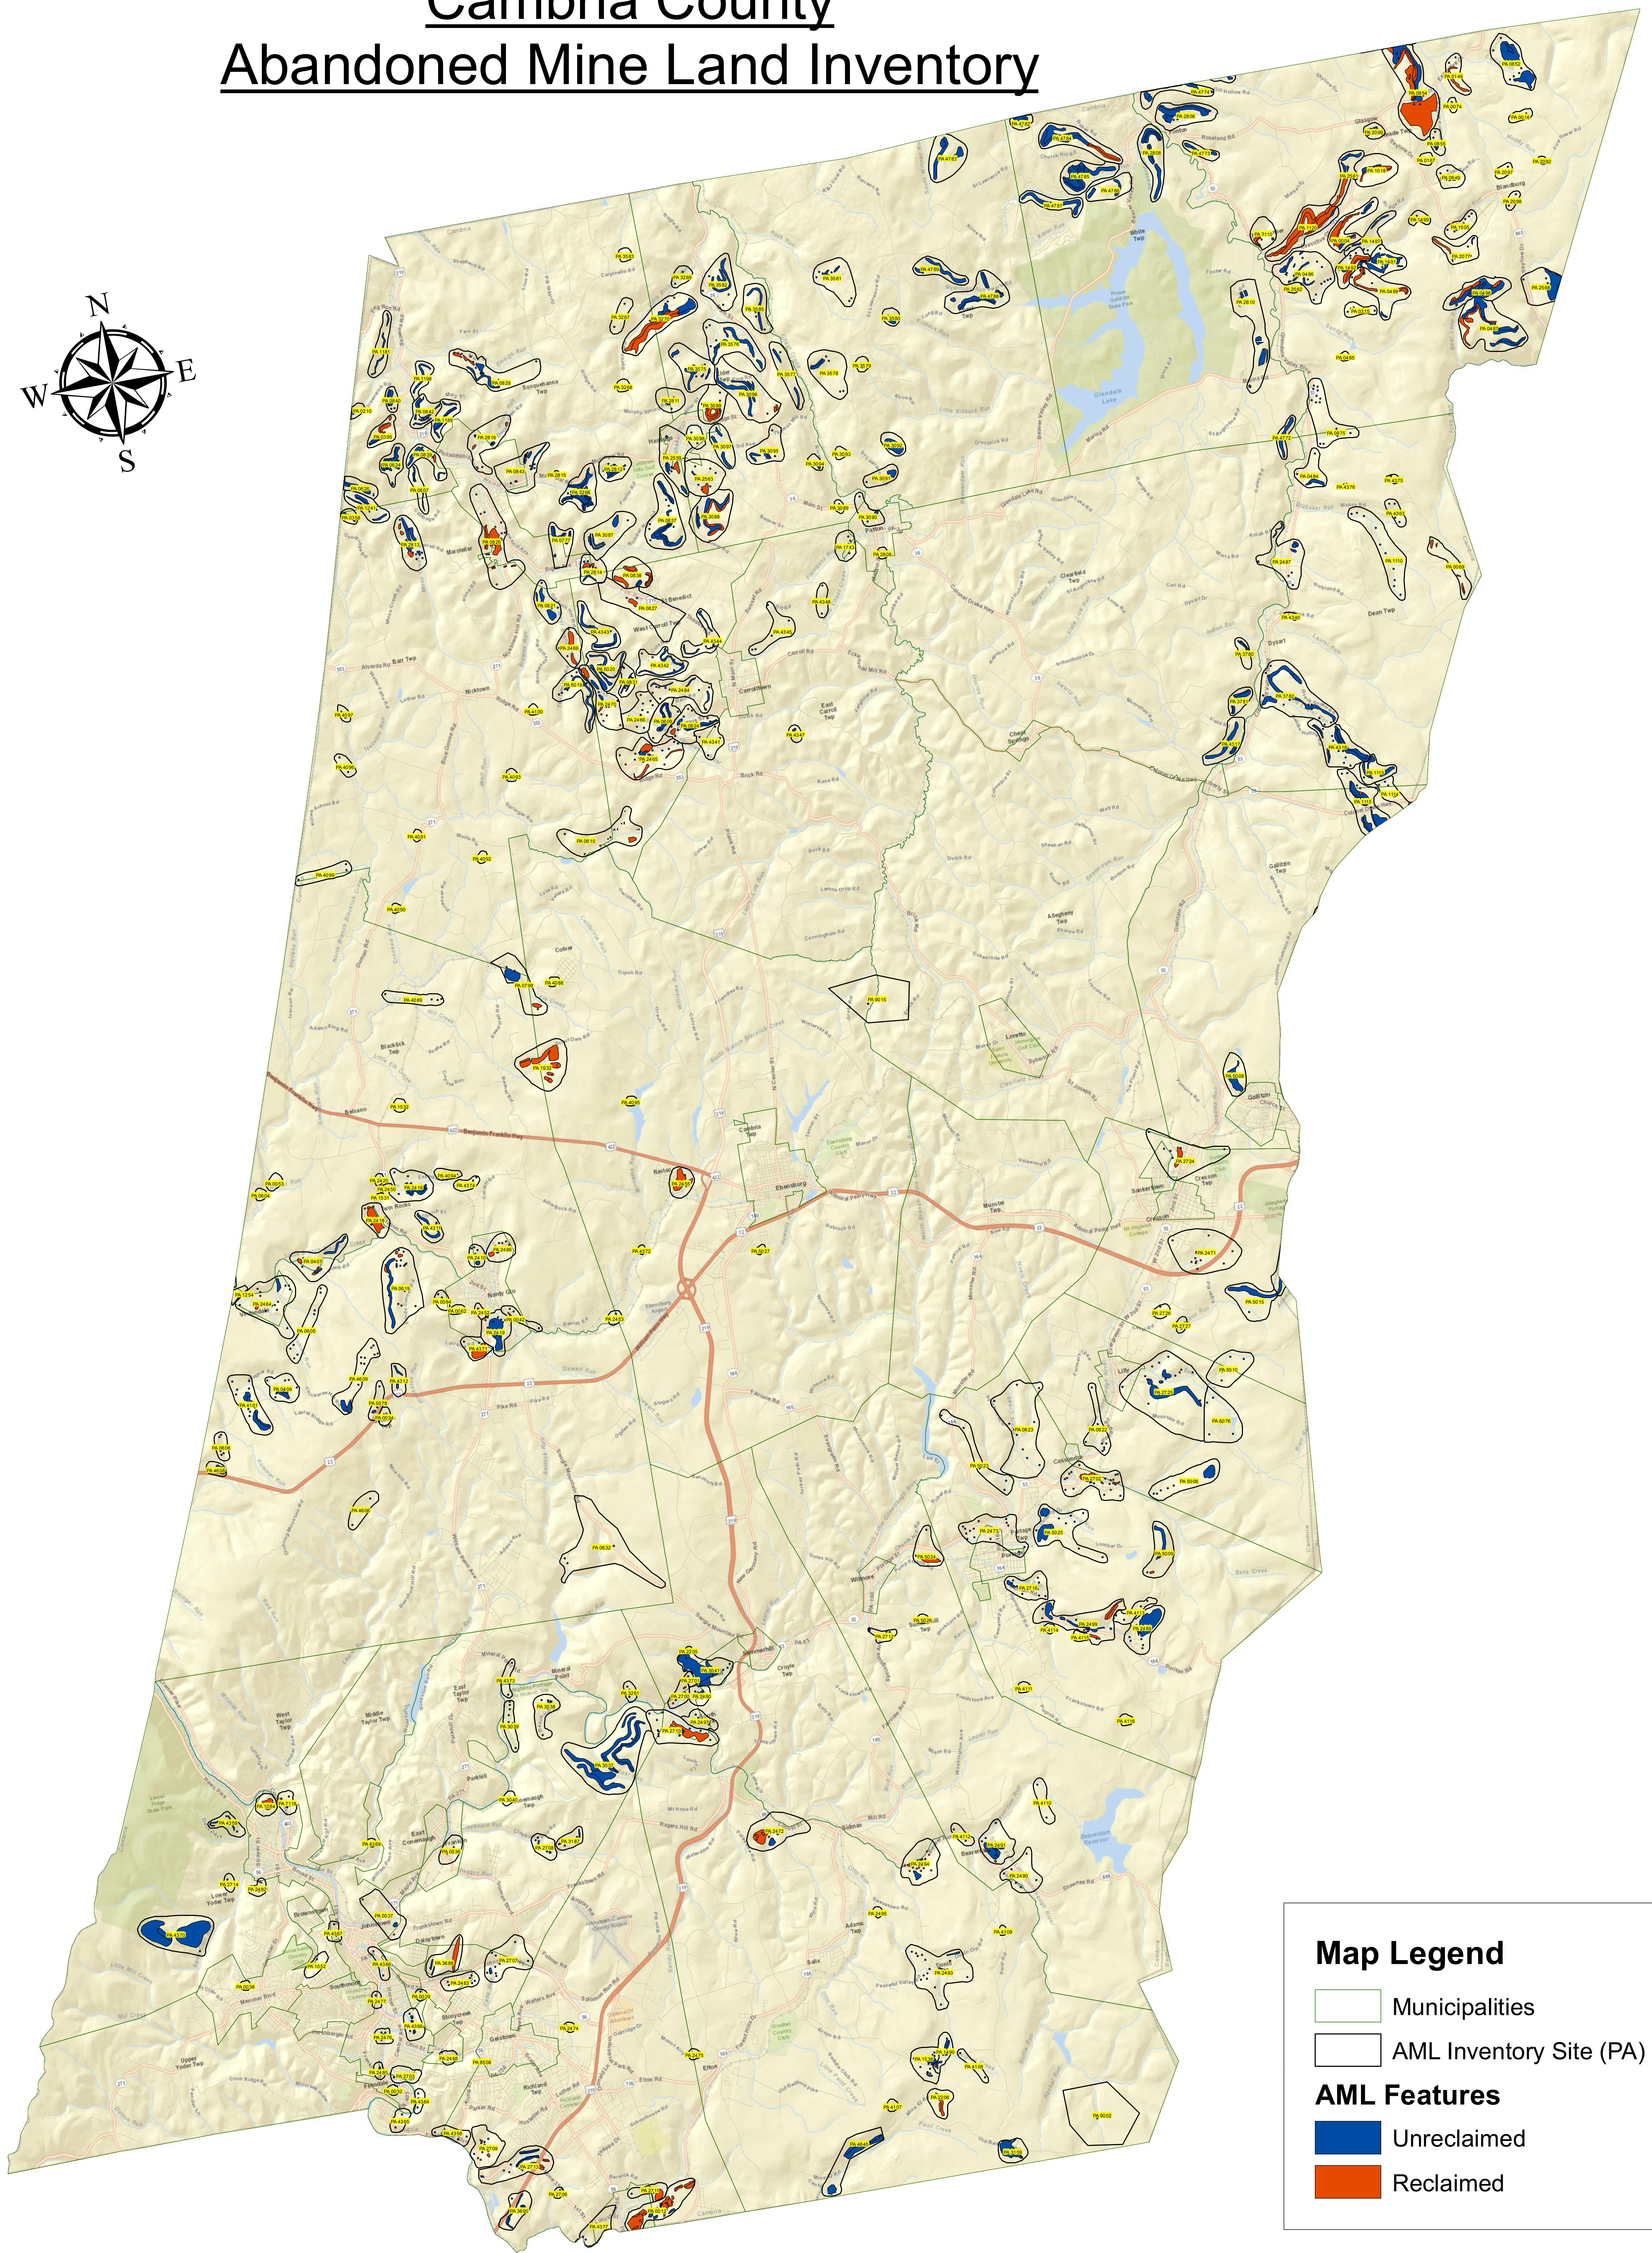

Cambria County

Abandoned Mine Land Inventory

Map Legend

-  Municipalities
-  AML Inventory Site (PA)
- AML Features**
-  Unreclaimed
-  Reclaimed