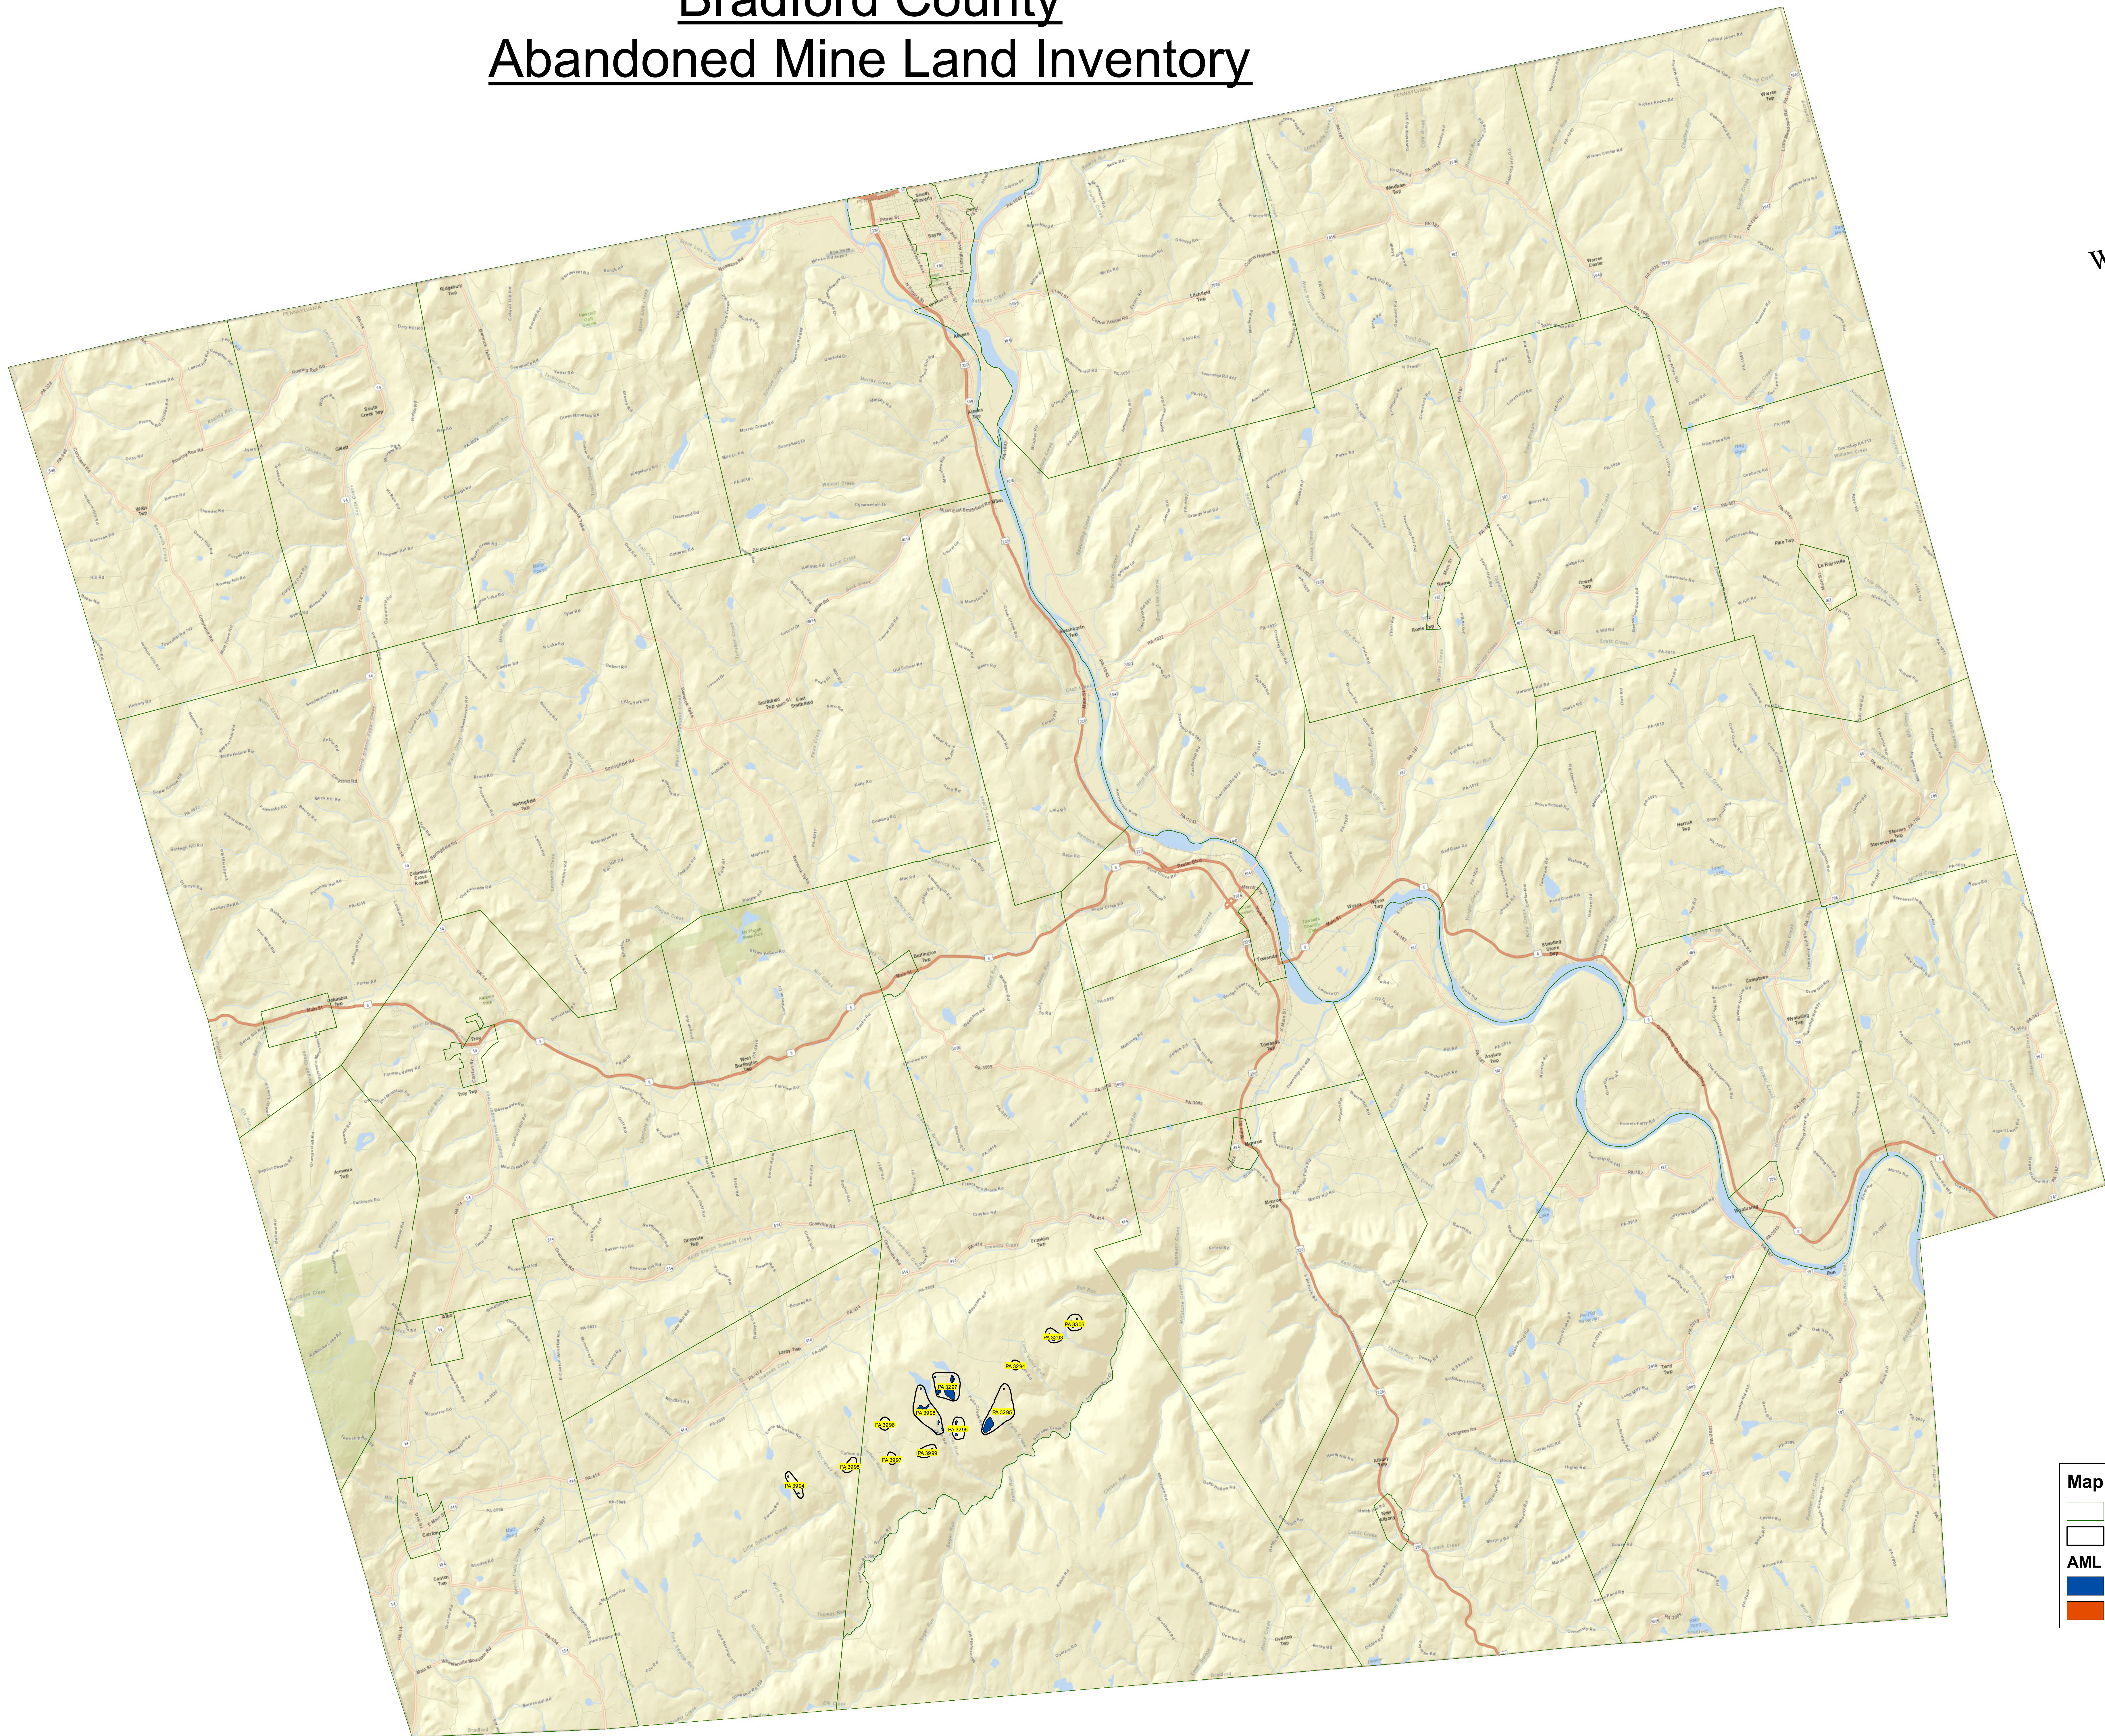

Bradford County Abandoned Mine Land Inventory

Map Legend	
	Municipalities
	AML Inventory Site (PA)
AML Features	
	Unreclaimed
	Reclaimed

Please contact the Wilkes-Barre District Office at
(570) 826-2371 concerning abandoned mine information.