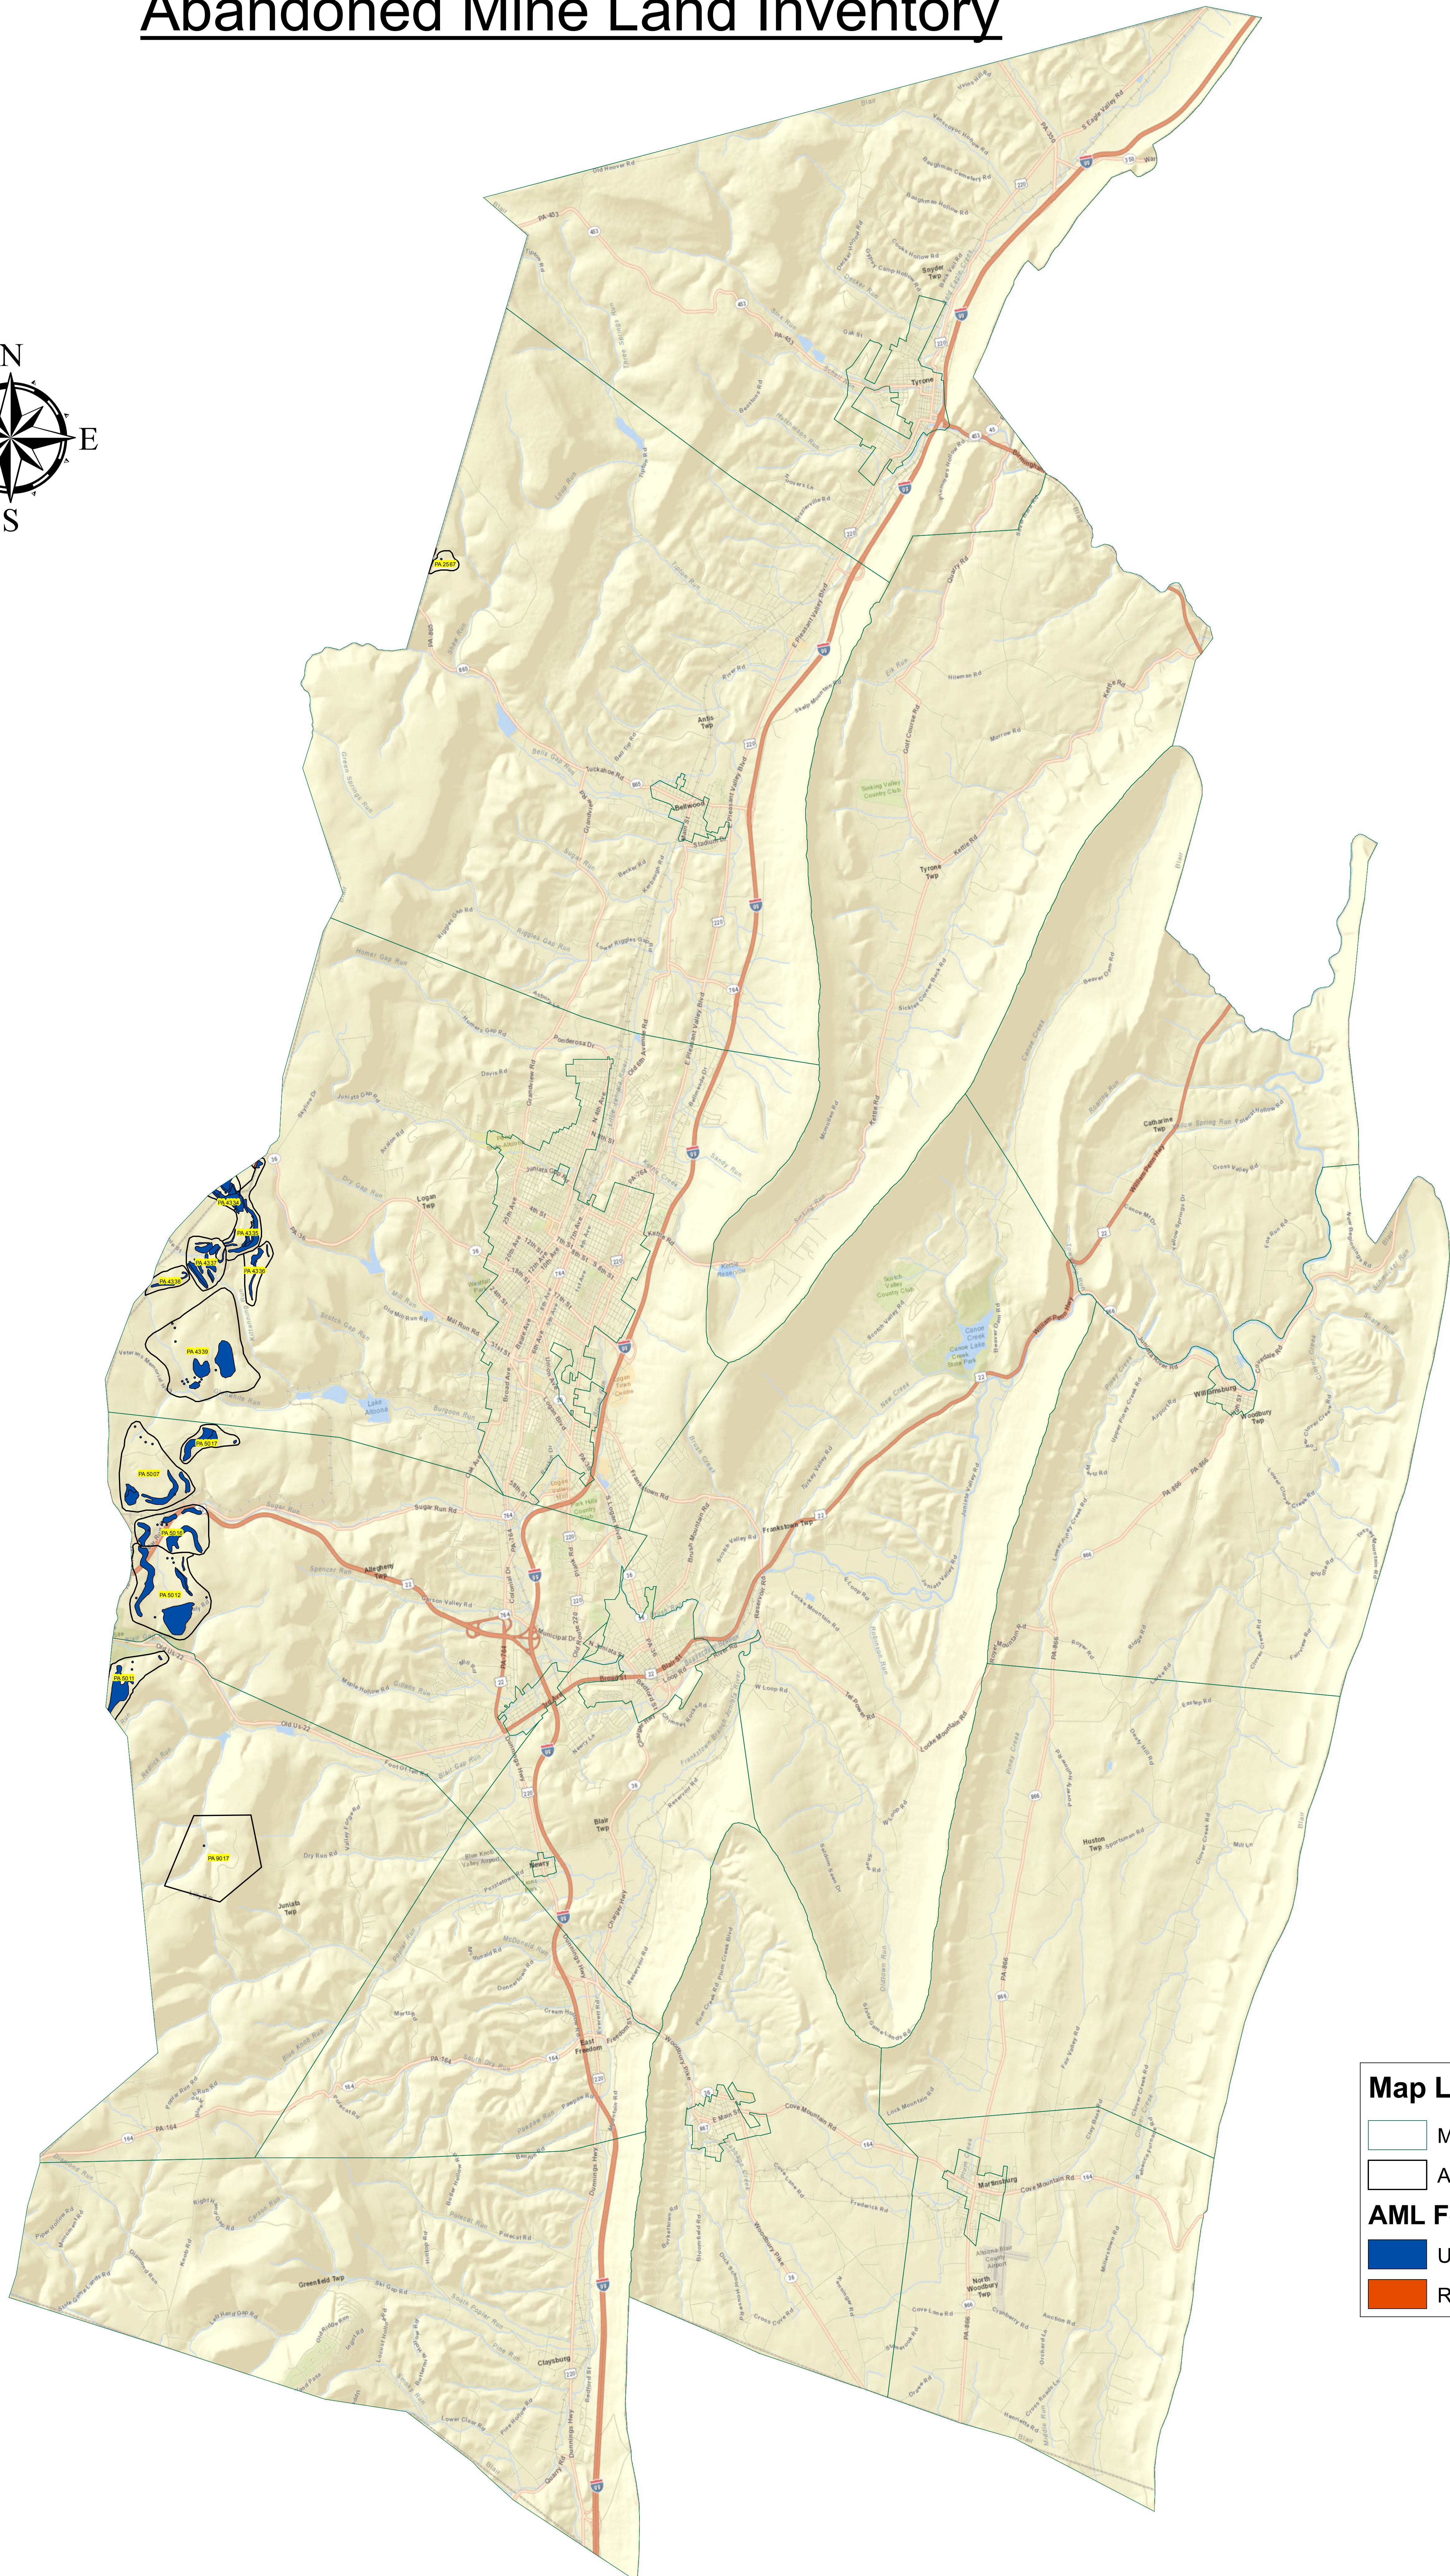

Blair County

Abandoned Mine Land Inventory

Map Legend

-  Municipalities
-  AML Inventory Site (PA)
- AML Features**
-  Unreclaimed
-  Reclaimed