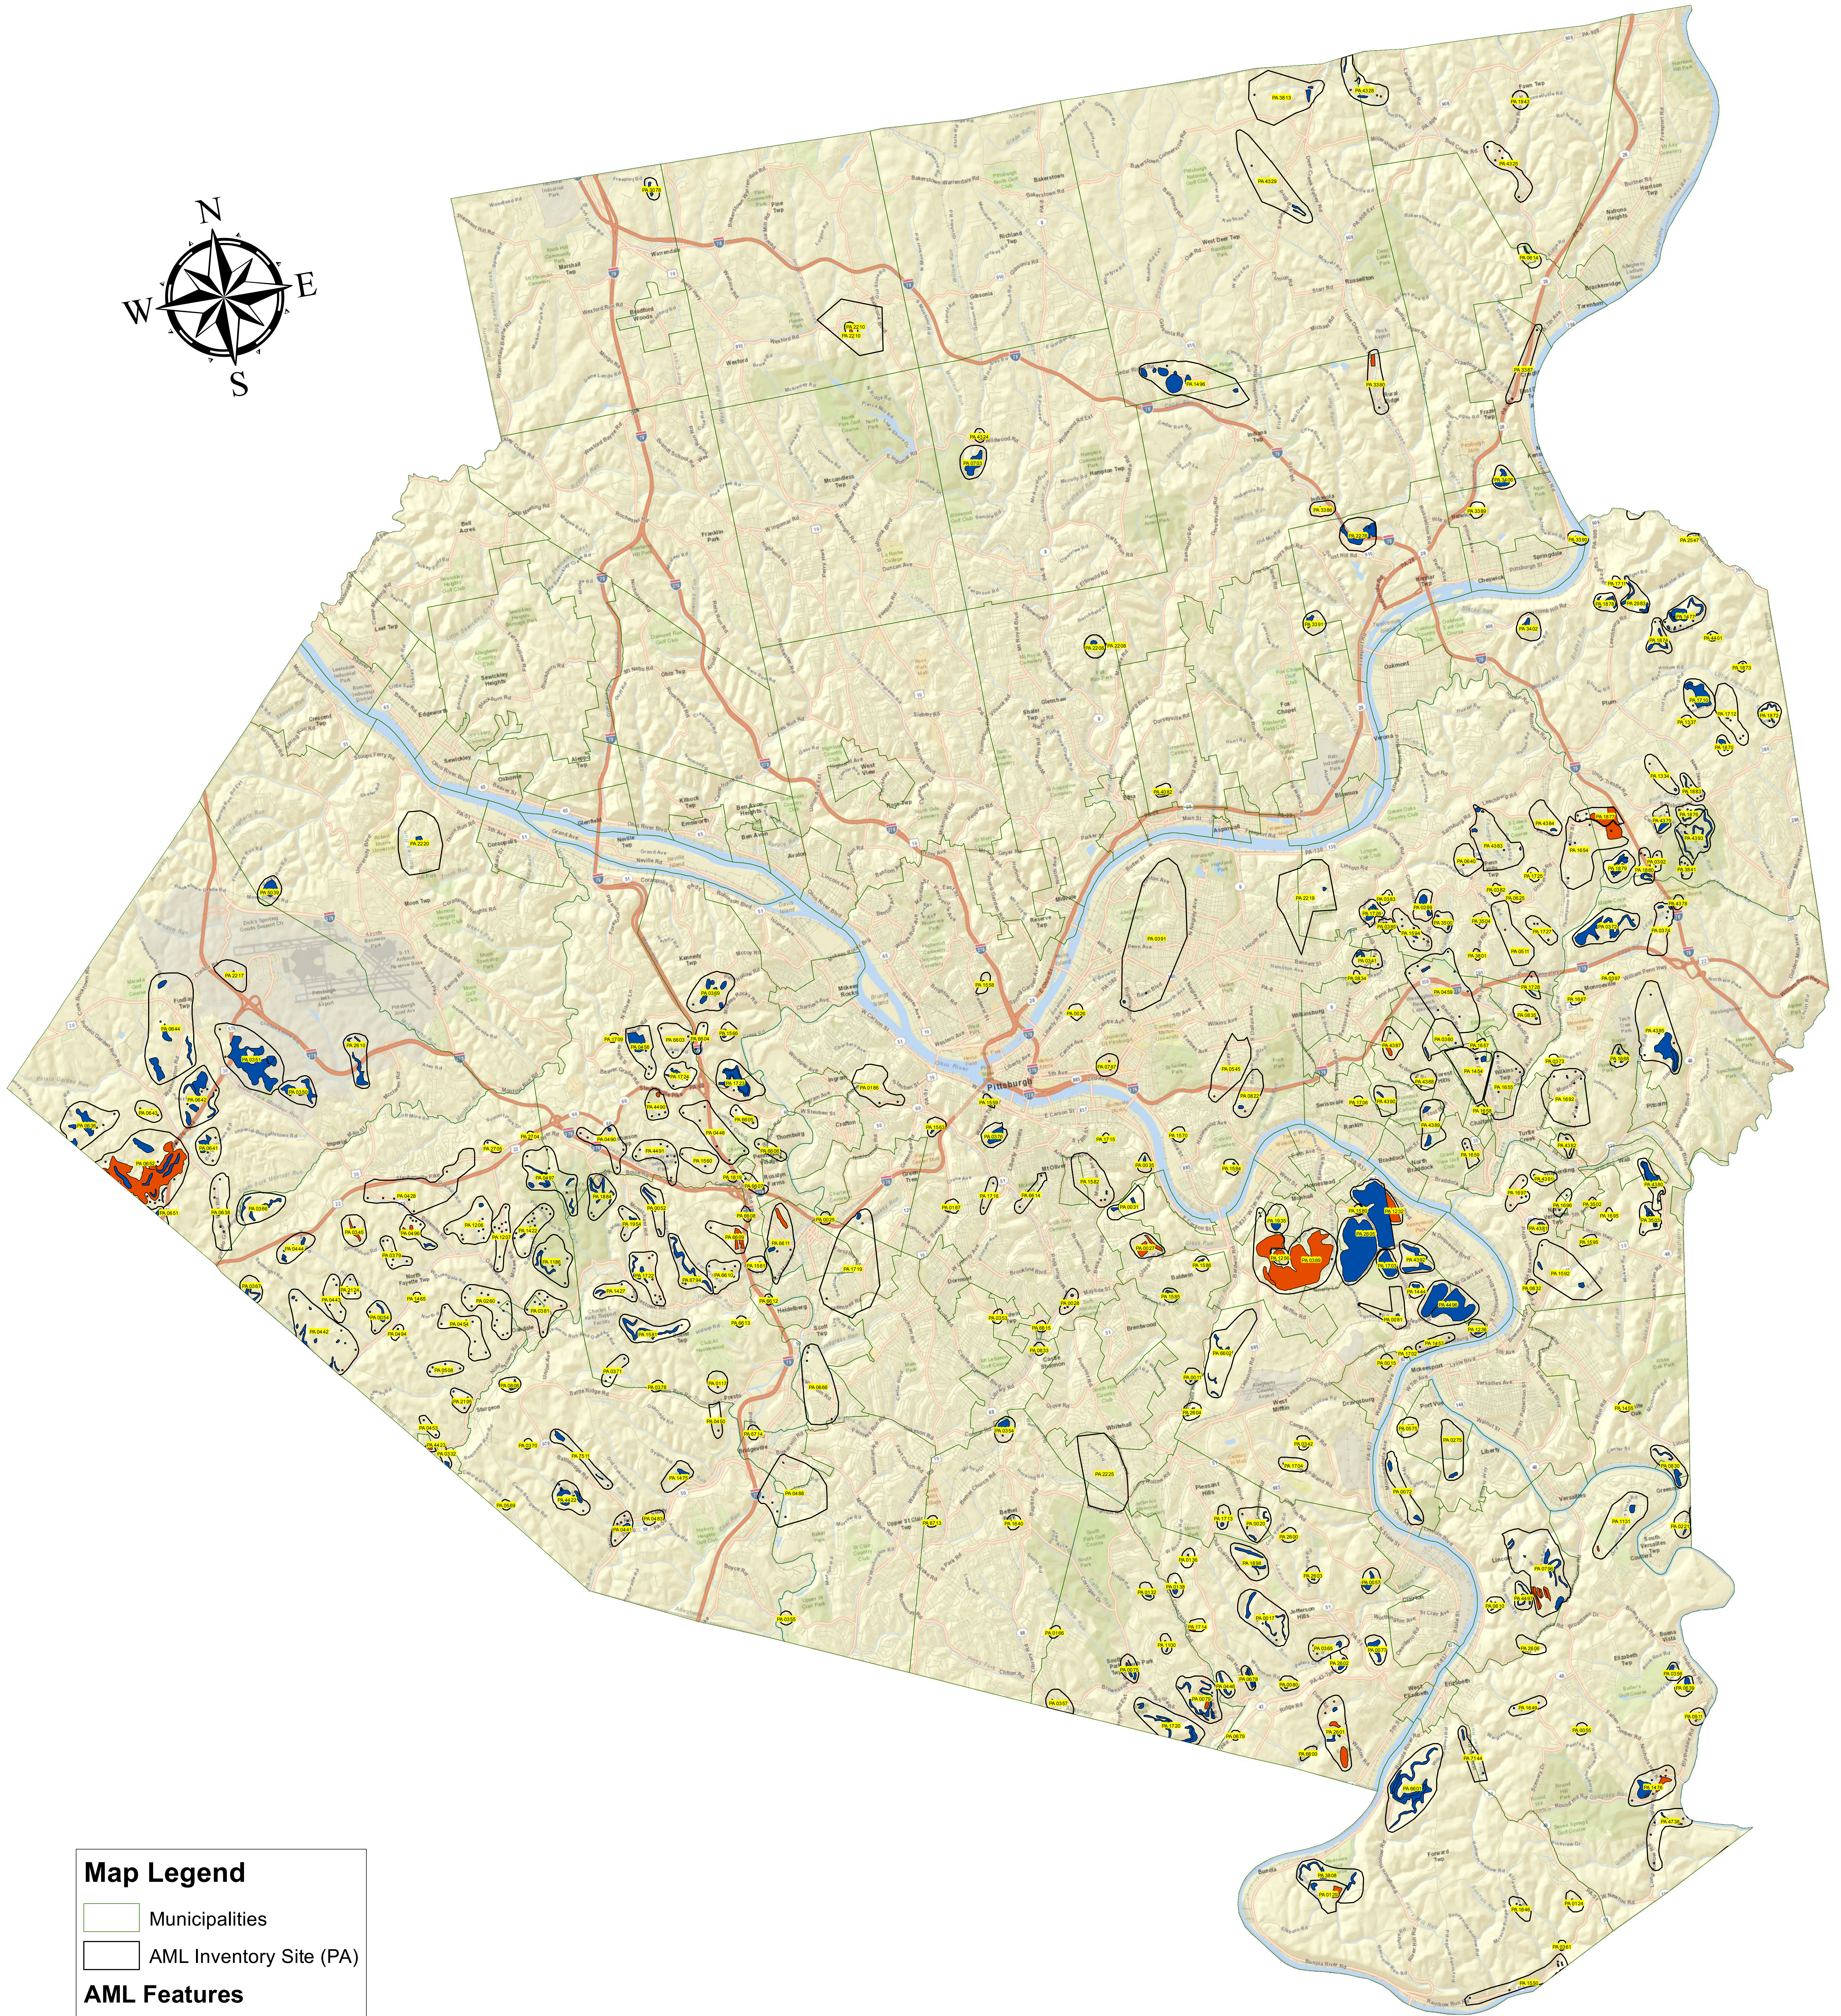

Allegheny County Abandoned Mine Land Inventory

Map Legend

- Municipalities
- AML Inventory Site (PA)

AML Features

- Unreclaimed
- Reclaimed

Please contact the Cambria District Office at
(814) 472-1800 concerning abandoned mine information