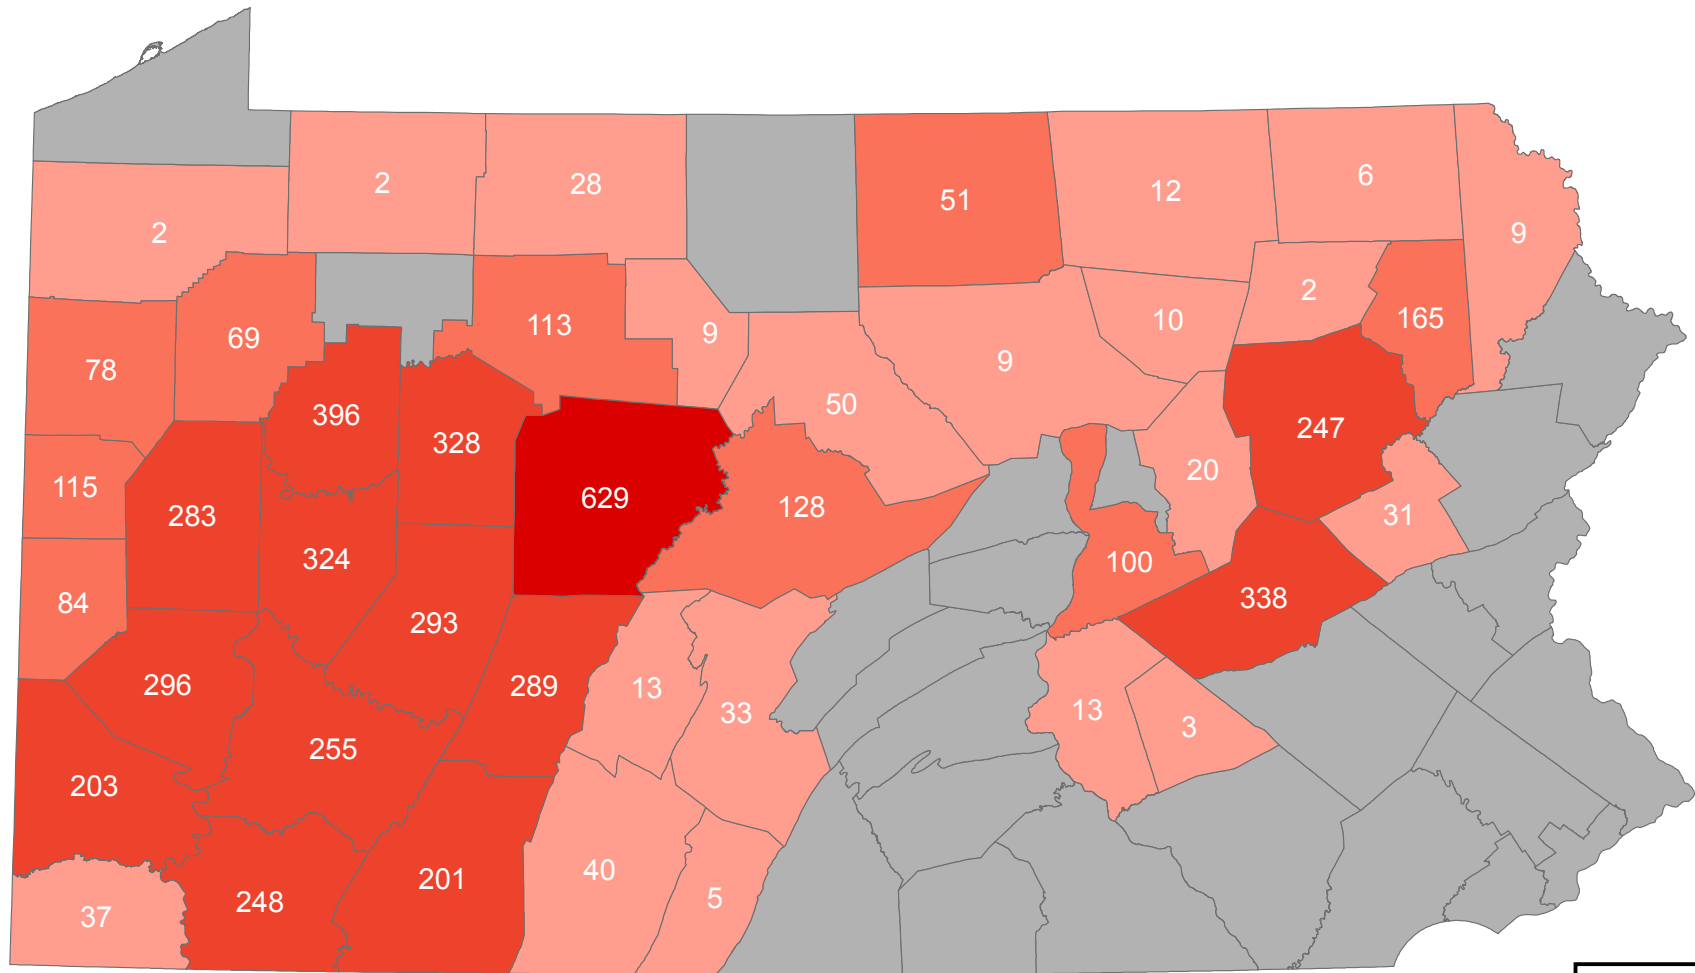

NUMBER OF AML SITES BY COUNTY

AML sites, also known as problem areas, may contain multiple AML problems or features. Pennsylvania's AML Inventory currently contains over 34,000 documented AML features.