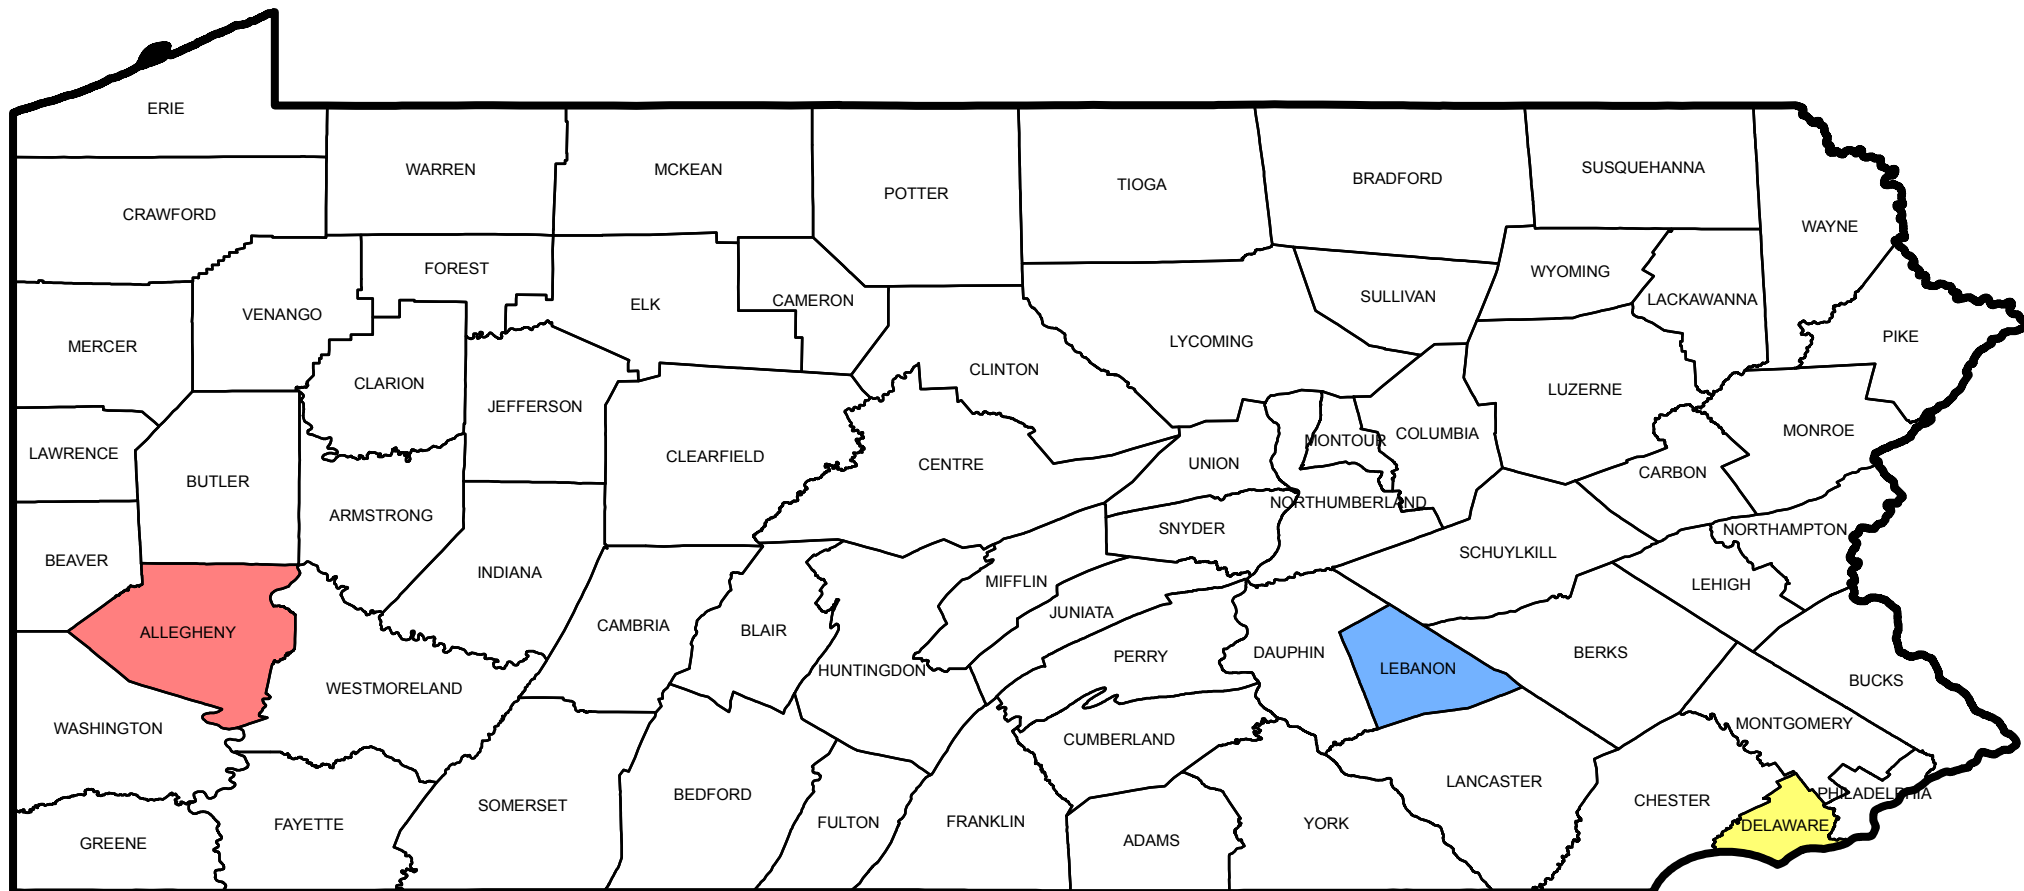

Pennsylvania PM_{2.5} Nonattainment Areas

Areas are Shaded Based on EPA's Anticipated April 15, 2015 Designations

PM_{2.5} Nonattainment Areas

Allegheny Co Delaware Co Lebanon Co