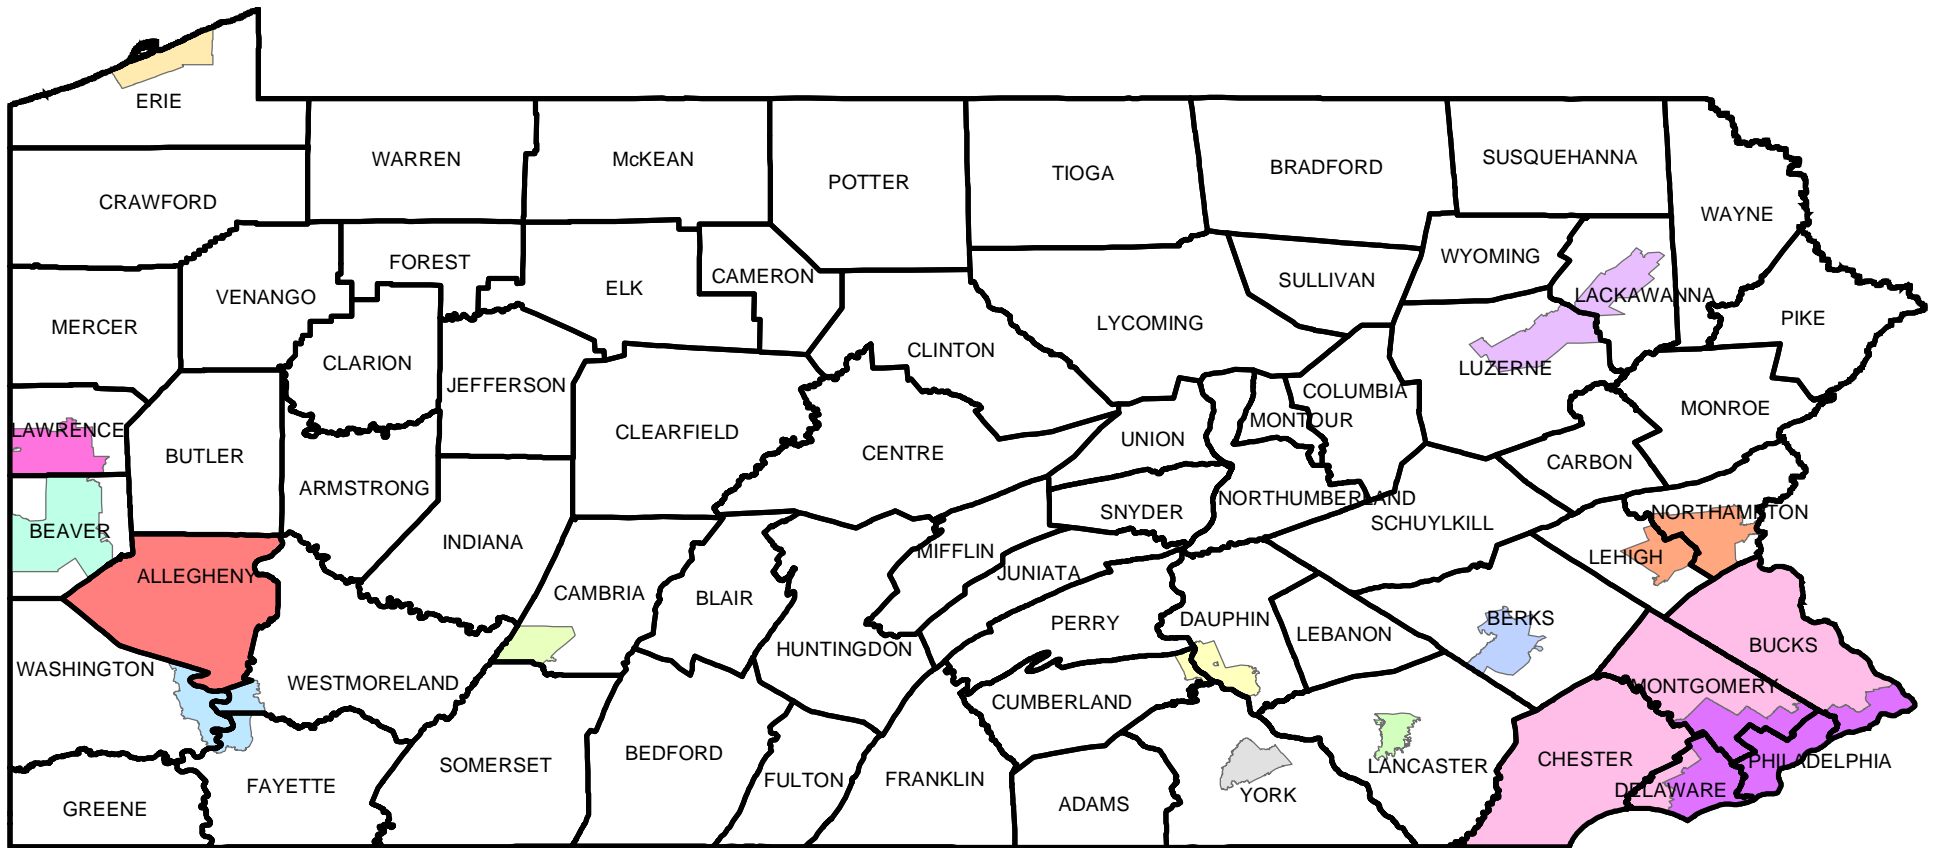

Figure B-17

Pennsylvania Air Basins Map

Air Basins

- | | | | |
|--|---|--|---|
|  Allegheny County |  Johnstown |  Reading |  Upper Beaver Valley |
|  Allentown Bethlehem Easton |  Lancaster |  Scranton Wilkes-Barre |  York |
|  Erie |  Lower Beaver Valley |  Southeast Pennsylvania Inner | |
|  Harrisburg |  Monongahela Valley |  Southeast Pennsylvania Outer | |