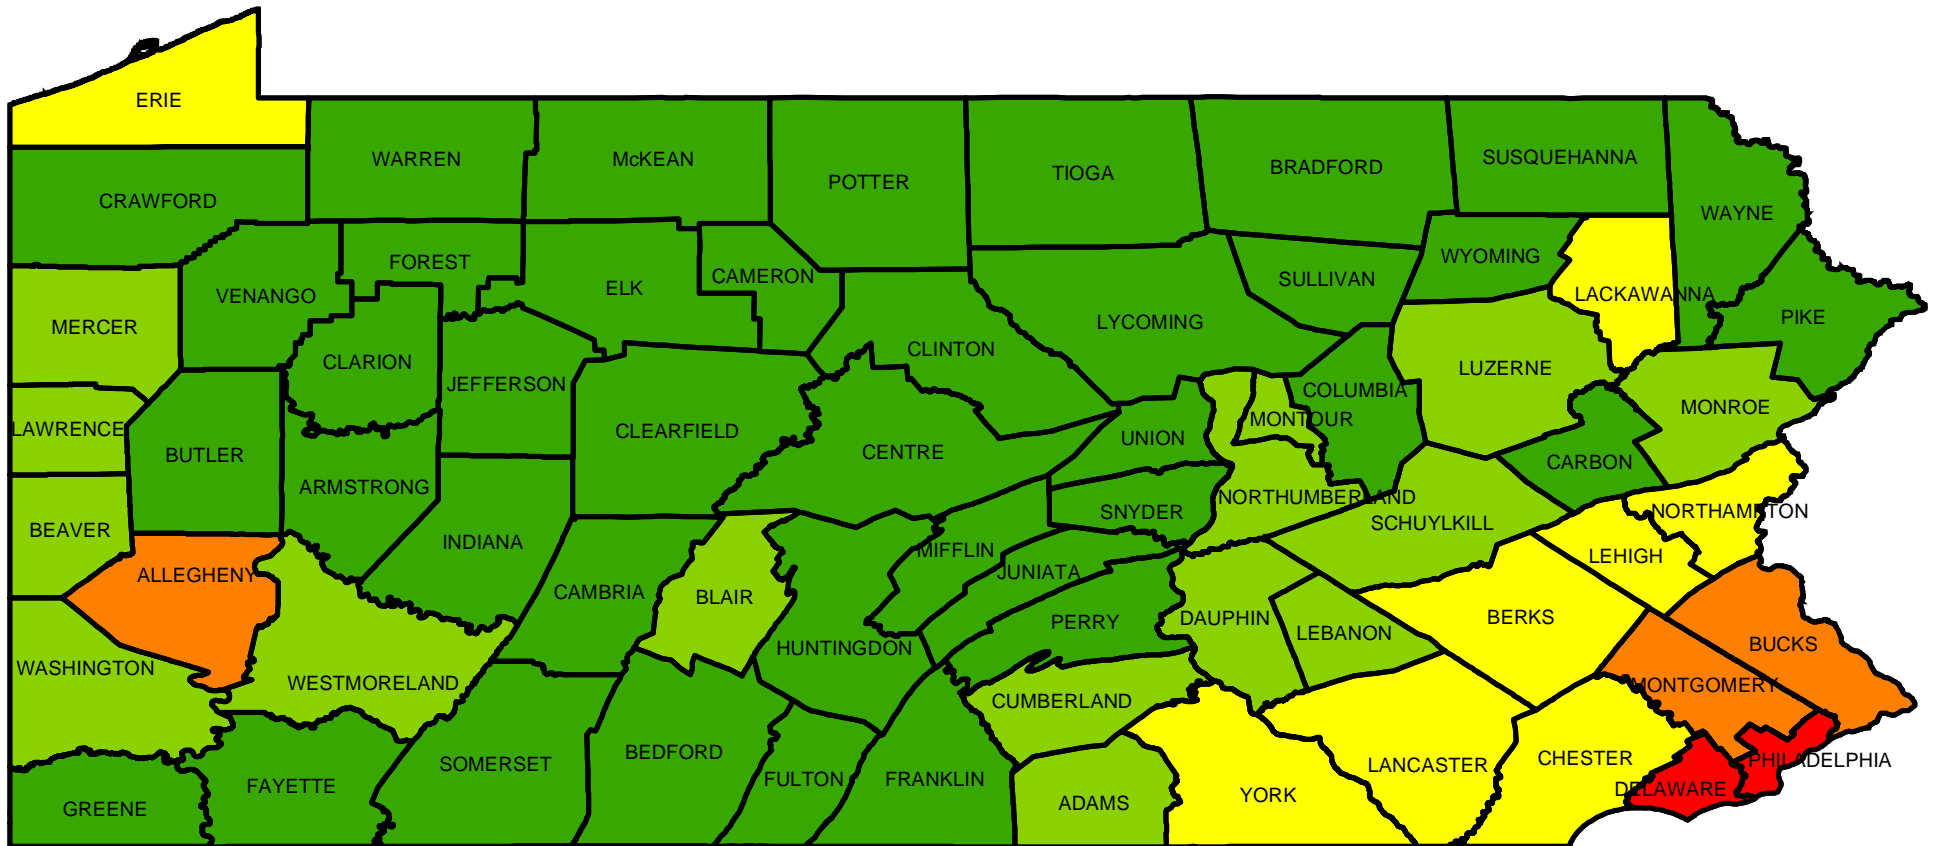

# Figure B-9 Emission Density Map by County

VOC Area Source Emissions

VOC Area Source Emissions are from 2002 MANE-VU Inventory

**VOC Emission Density (tons per year per square mile)**