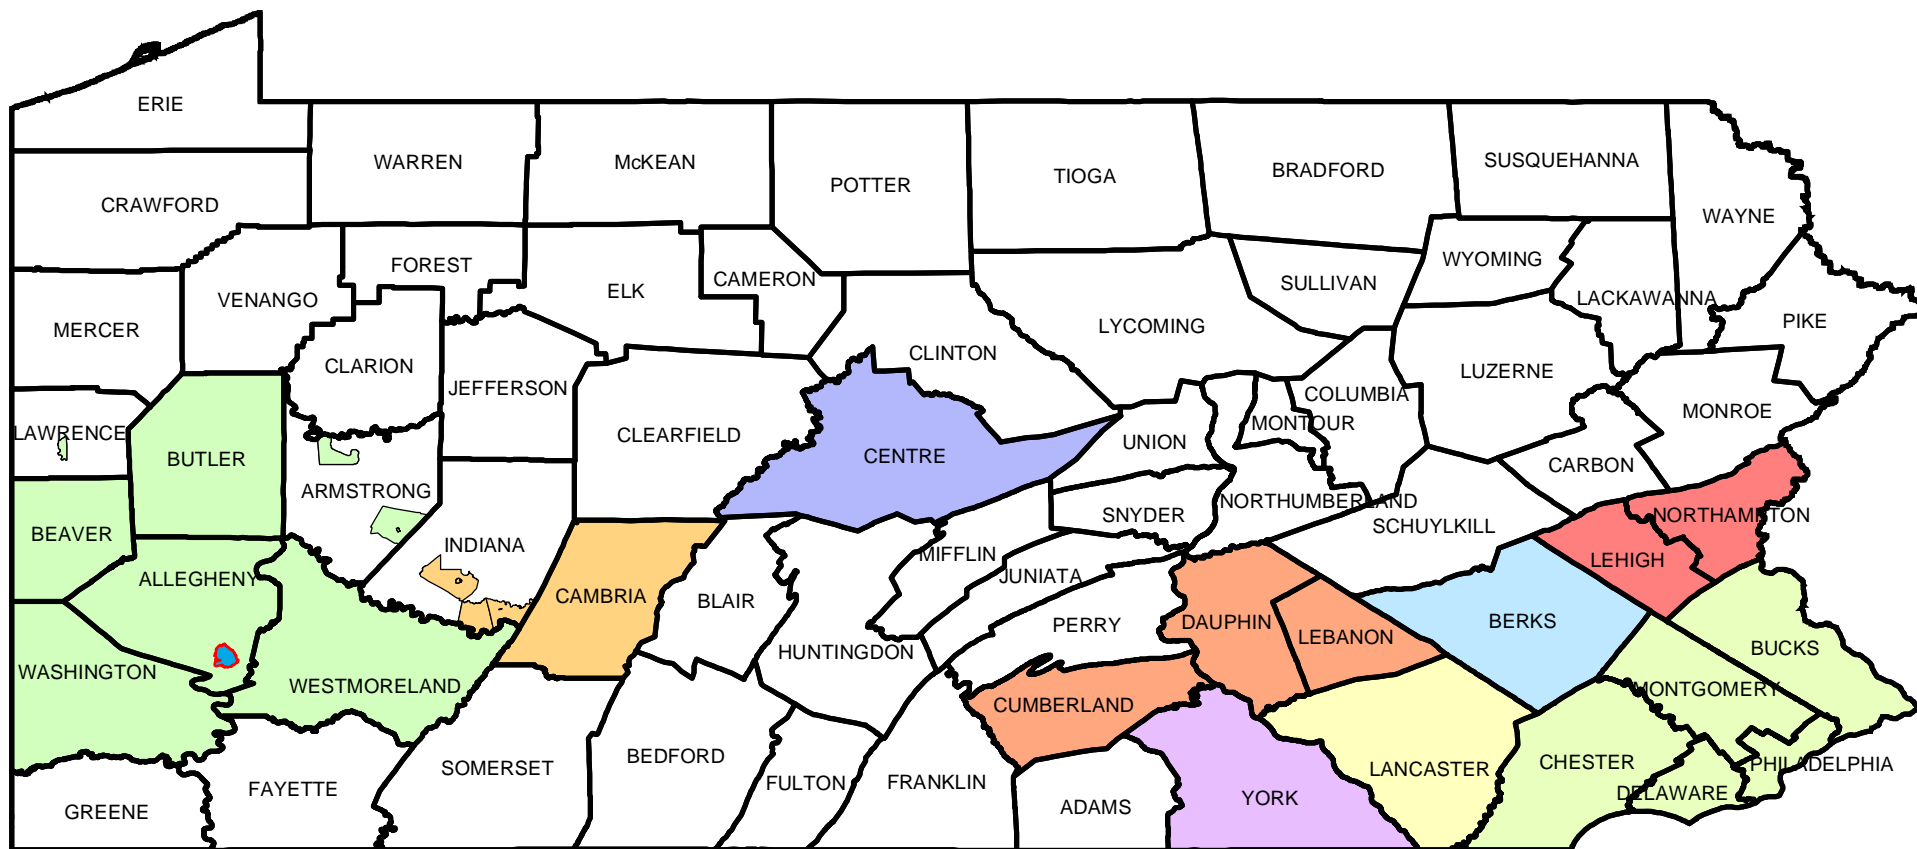

Figure A-1

Recommended 24-hour PM 2.5 Nonattainment Areas

Proposed 24-Hour PM 2.5 Designation Areas

 Attainment Counties	 Johnstown, PA	 Pittsburgh, PA	 York, PA
 Allentown-Bethlehem-Easton, PA	 Lancaster, PA	 Reading, PA	 Liberty-Clairton
 Harrisburg-Lebanon-Carlisle, PA	 Philadelphia-Wilmington, PA-NJ-DE	 State College, PA	