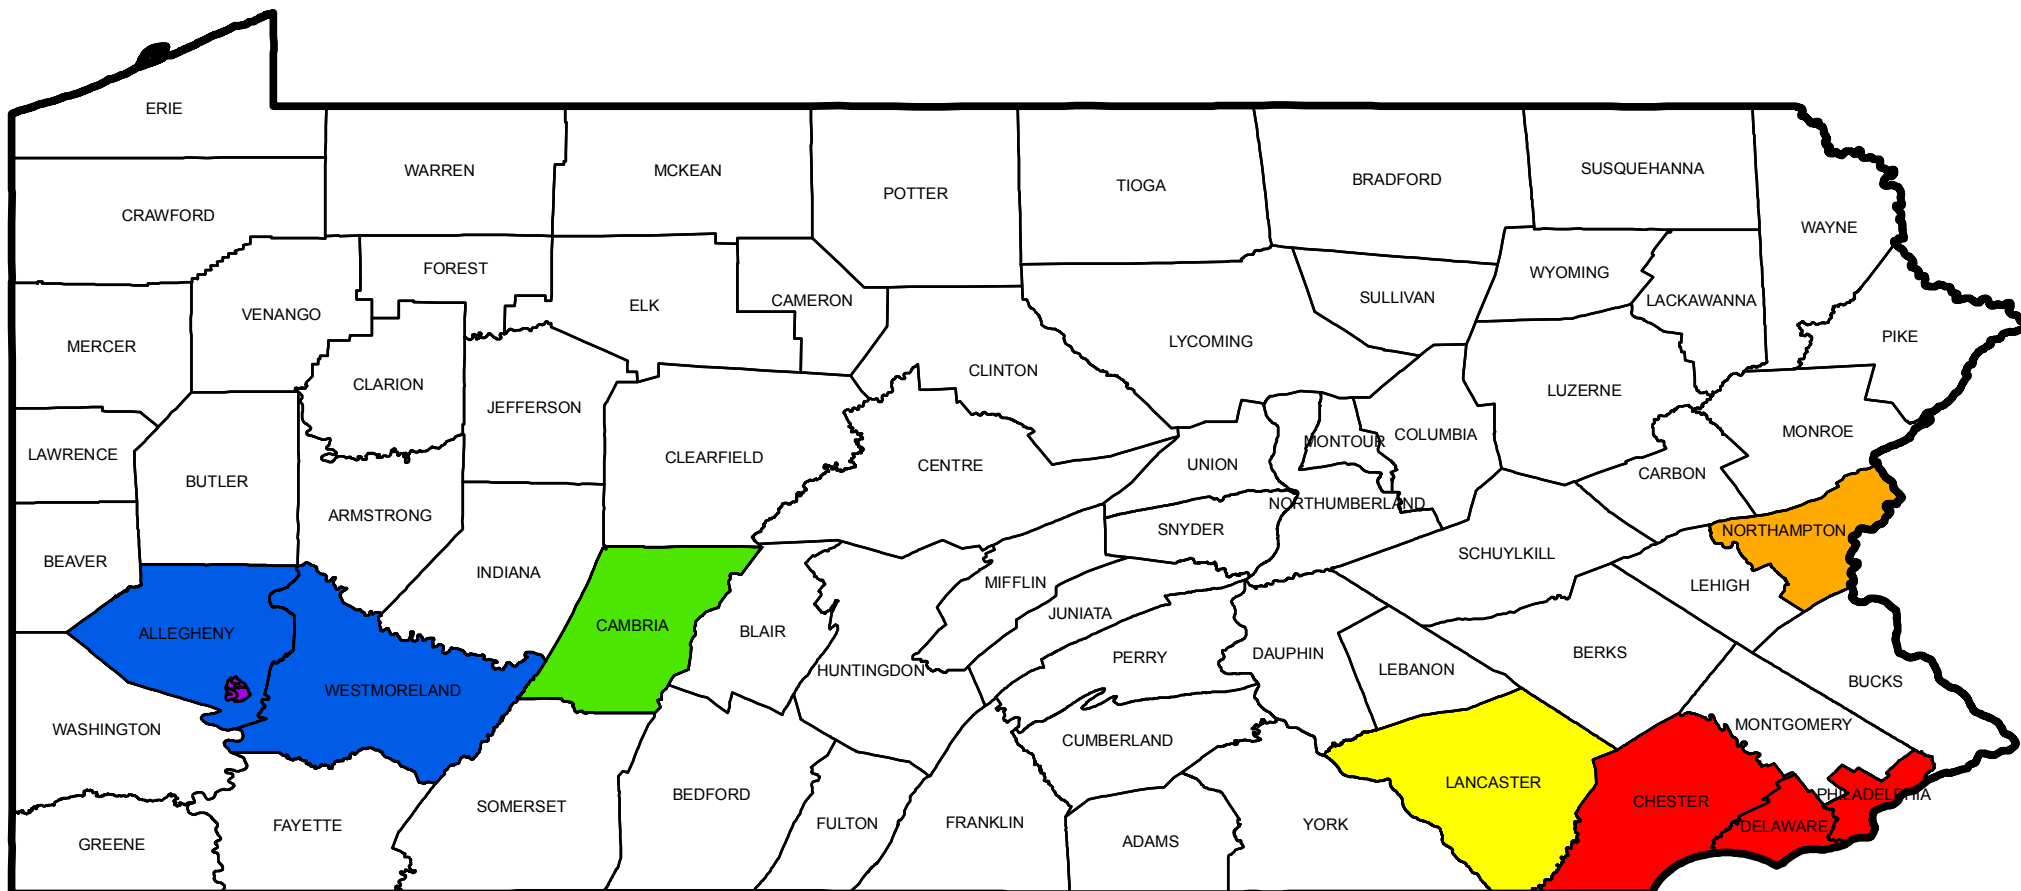

Based on Five Factor Analysis, including 2010-2012 Air Quality Data

NONATTAINMENT	ATTAINMENT	UNCLASSIFIABLE/ATTAINMENT
<i>Greater Philadelphia Area</i> Chester County Delaware County Philadelphia County	Adams County Armstrong County Beaver County Berks County Blair County Bucks County Centre County Cumberland County Dauphin County Erie County Lackawanna County Mercer County Monroe County Montgomery County Washington County York County	Bedford County Bradford County Butler County Cameron County Carbon County Clarion County Clearfield County Clinton County Columbia County Crawford County Elk County Fayette County Forest County Franklin County Fulton County Greene County Huntingdon County Indiana County Jefferson County Juniata County Lawrence County Lebanon County Lehigh County Luzerne County Lycoming County McKean County Mifflin County Montour County Northumberland County Perry County Pike County Potter County Schuylkill County Snyder County Somerset County Sullivan County Susquehanna County Tioga County Union County Venango County Warren County Wayne County Wyoming County
<i>Northampton County Area</i> Northampton County		
<i>Lancaster County Area</i> Lancaster County		
<i>Cambria County Area</i> Cambria County		
<i>Greater Pittsburgh Area</i> <i>(excludes Liberty-Clairton Area)</i> Allegheny County (partial) Westmoreland County		
<i>Liberty-Clairton Area</i> City of Clairton Borough of Glassport Borough of Liberty Borough of Lincoln Borough of Port View		

Figure A-1

Recommended Annual PM_{2.5} Nonattainment Areas

Recommended PM_{2.5} Nonattainment Areas

- | | | | | | |
|---|---------------------------|---|------------------|---|-------------------------|
|  | Greater Philadelphia Area |  | Lancaster County |  | Greater Pittsburgh Area |
|  | Northampton County |  | Cambria County |  | Liberty-Clairton |