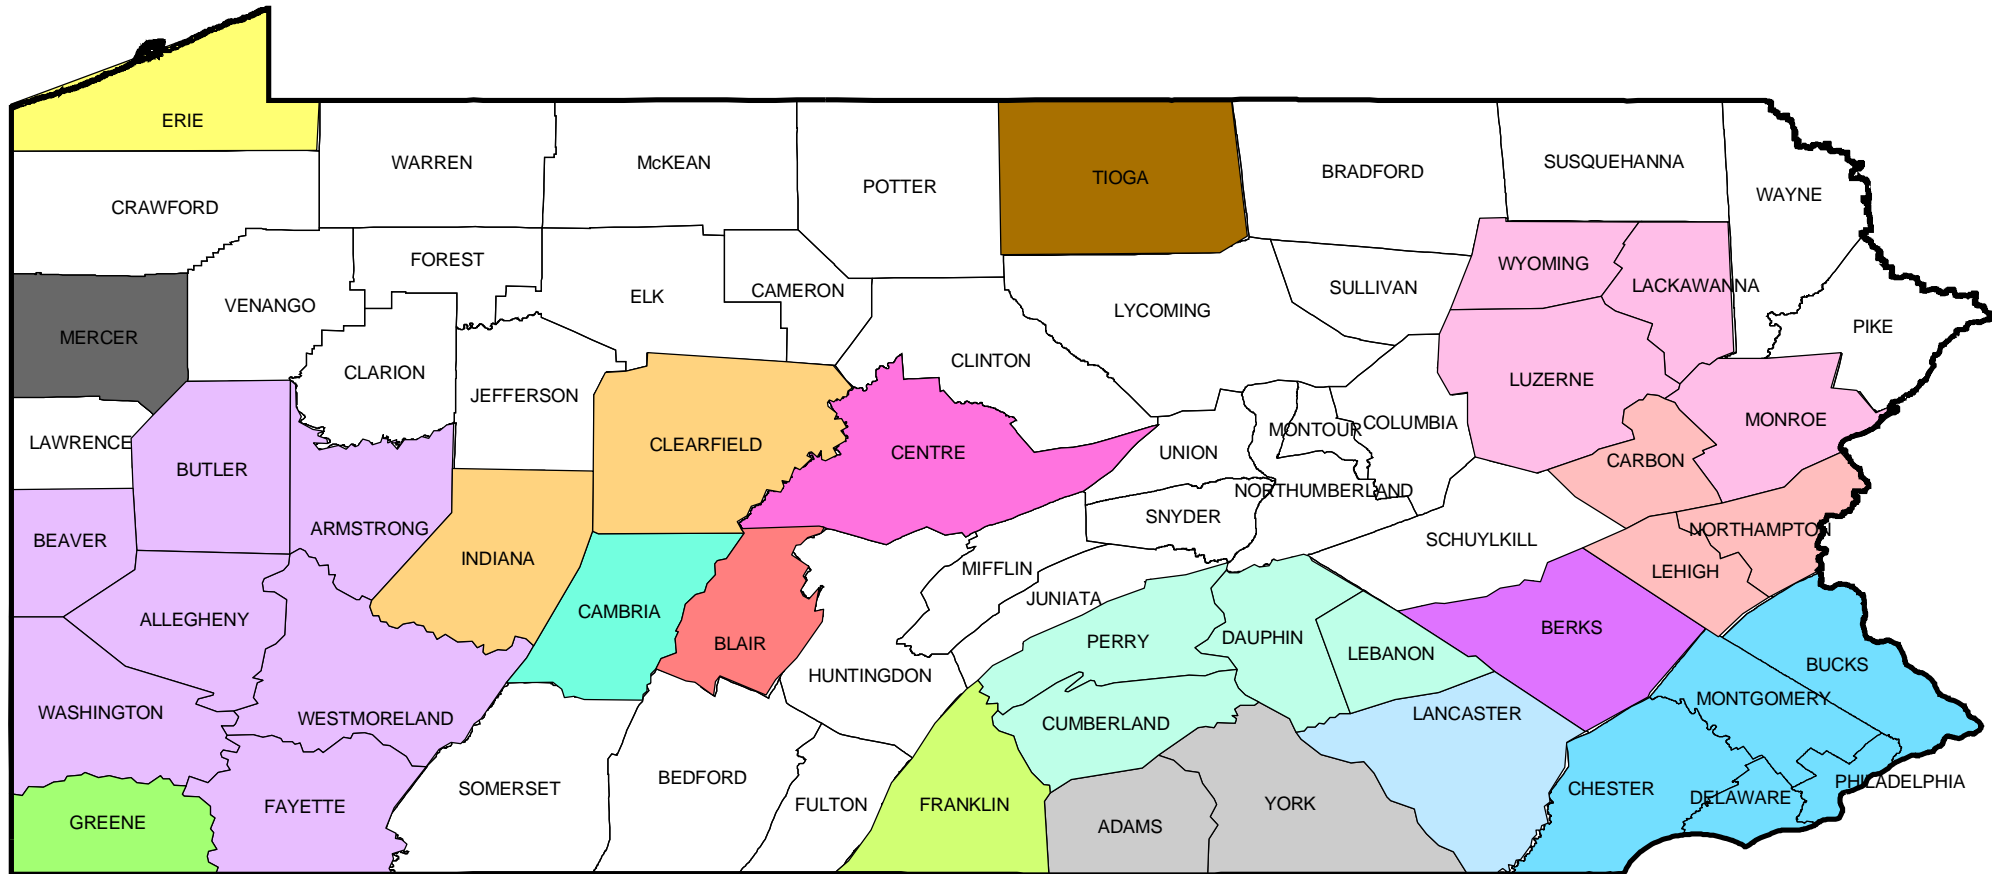

Pennsylvania 8-Hour Ozone Nonattainment Areas

Areas are Shaded Based on EPA's April 15, 2004 Designations

Nonattainment Areas

 Allentown-Bethlehem-Easton, PA	 Harrisburg-Lebanon-Carlisle, PA	 Scranton-Wilkes-Barre, PA
 Altoona, PA	 Johnstown, PA	 State_College_PA
 Clearfield-Indiana, PA	 Lancaster, PA	 Tioga Co, PA
 Erie, PA	 Philadelphia-Wilmington-Atlantic_City_PA-DE-MD-NJ_(Just_PA)	 York, PA
 Franklin Co, PA	 Pittsburgh-Beaver Valley, PA	 Youngstown-Warren-Sharon_OH-PA
 Greene Co, PA	 Reading, PA	