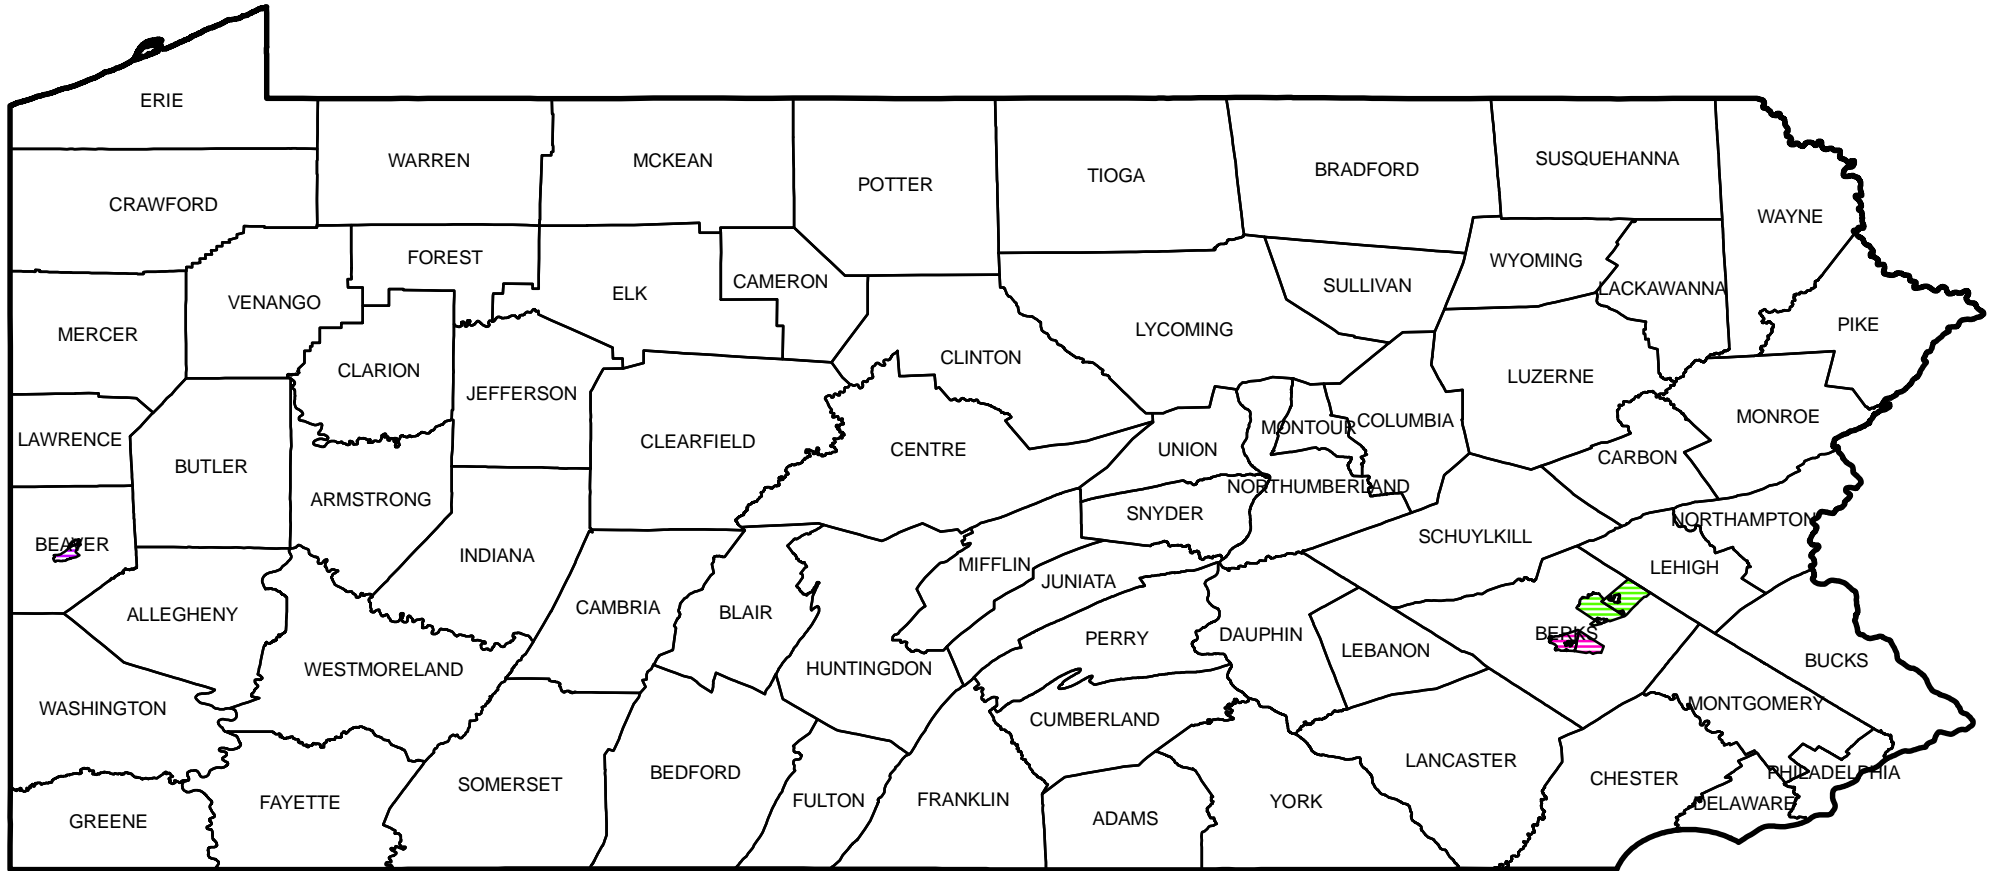

# Figure A-1

## Proposed Pennsylvania Lead Nonattainment Areas

### Proposed Lead Nonattainment Areas

-  Lower Beaver Valley
-  Lyons
-  North Reading