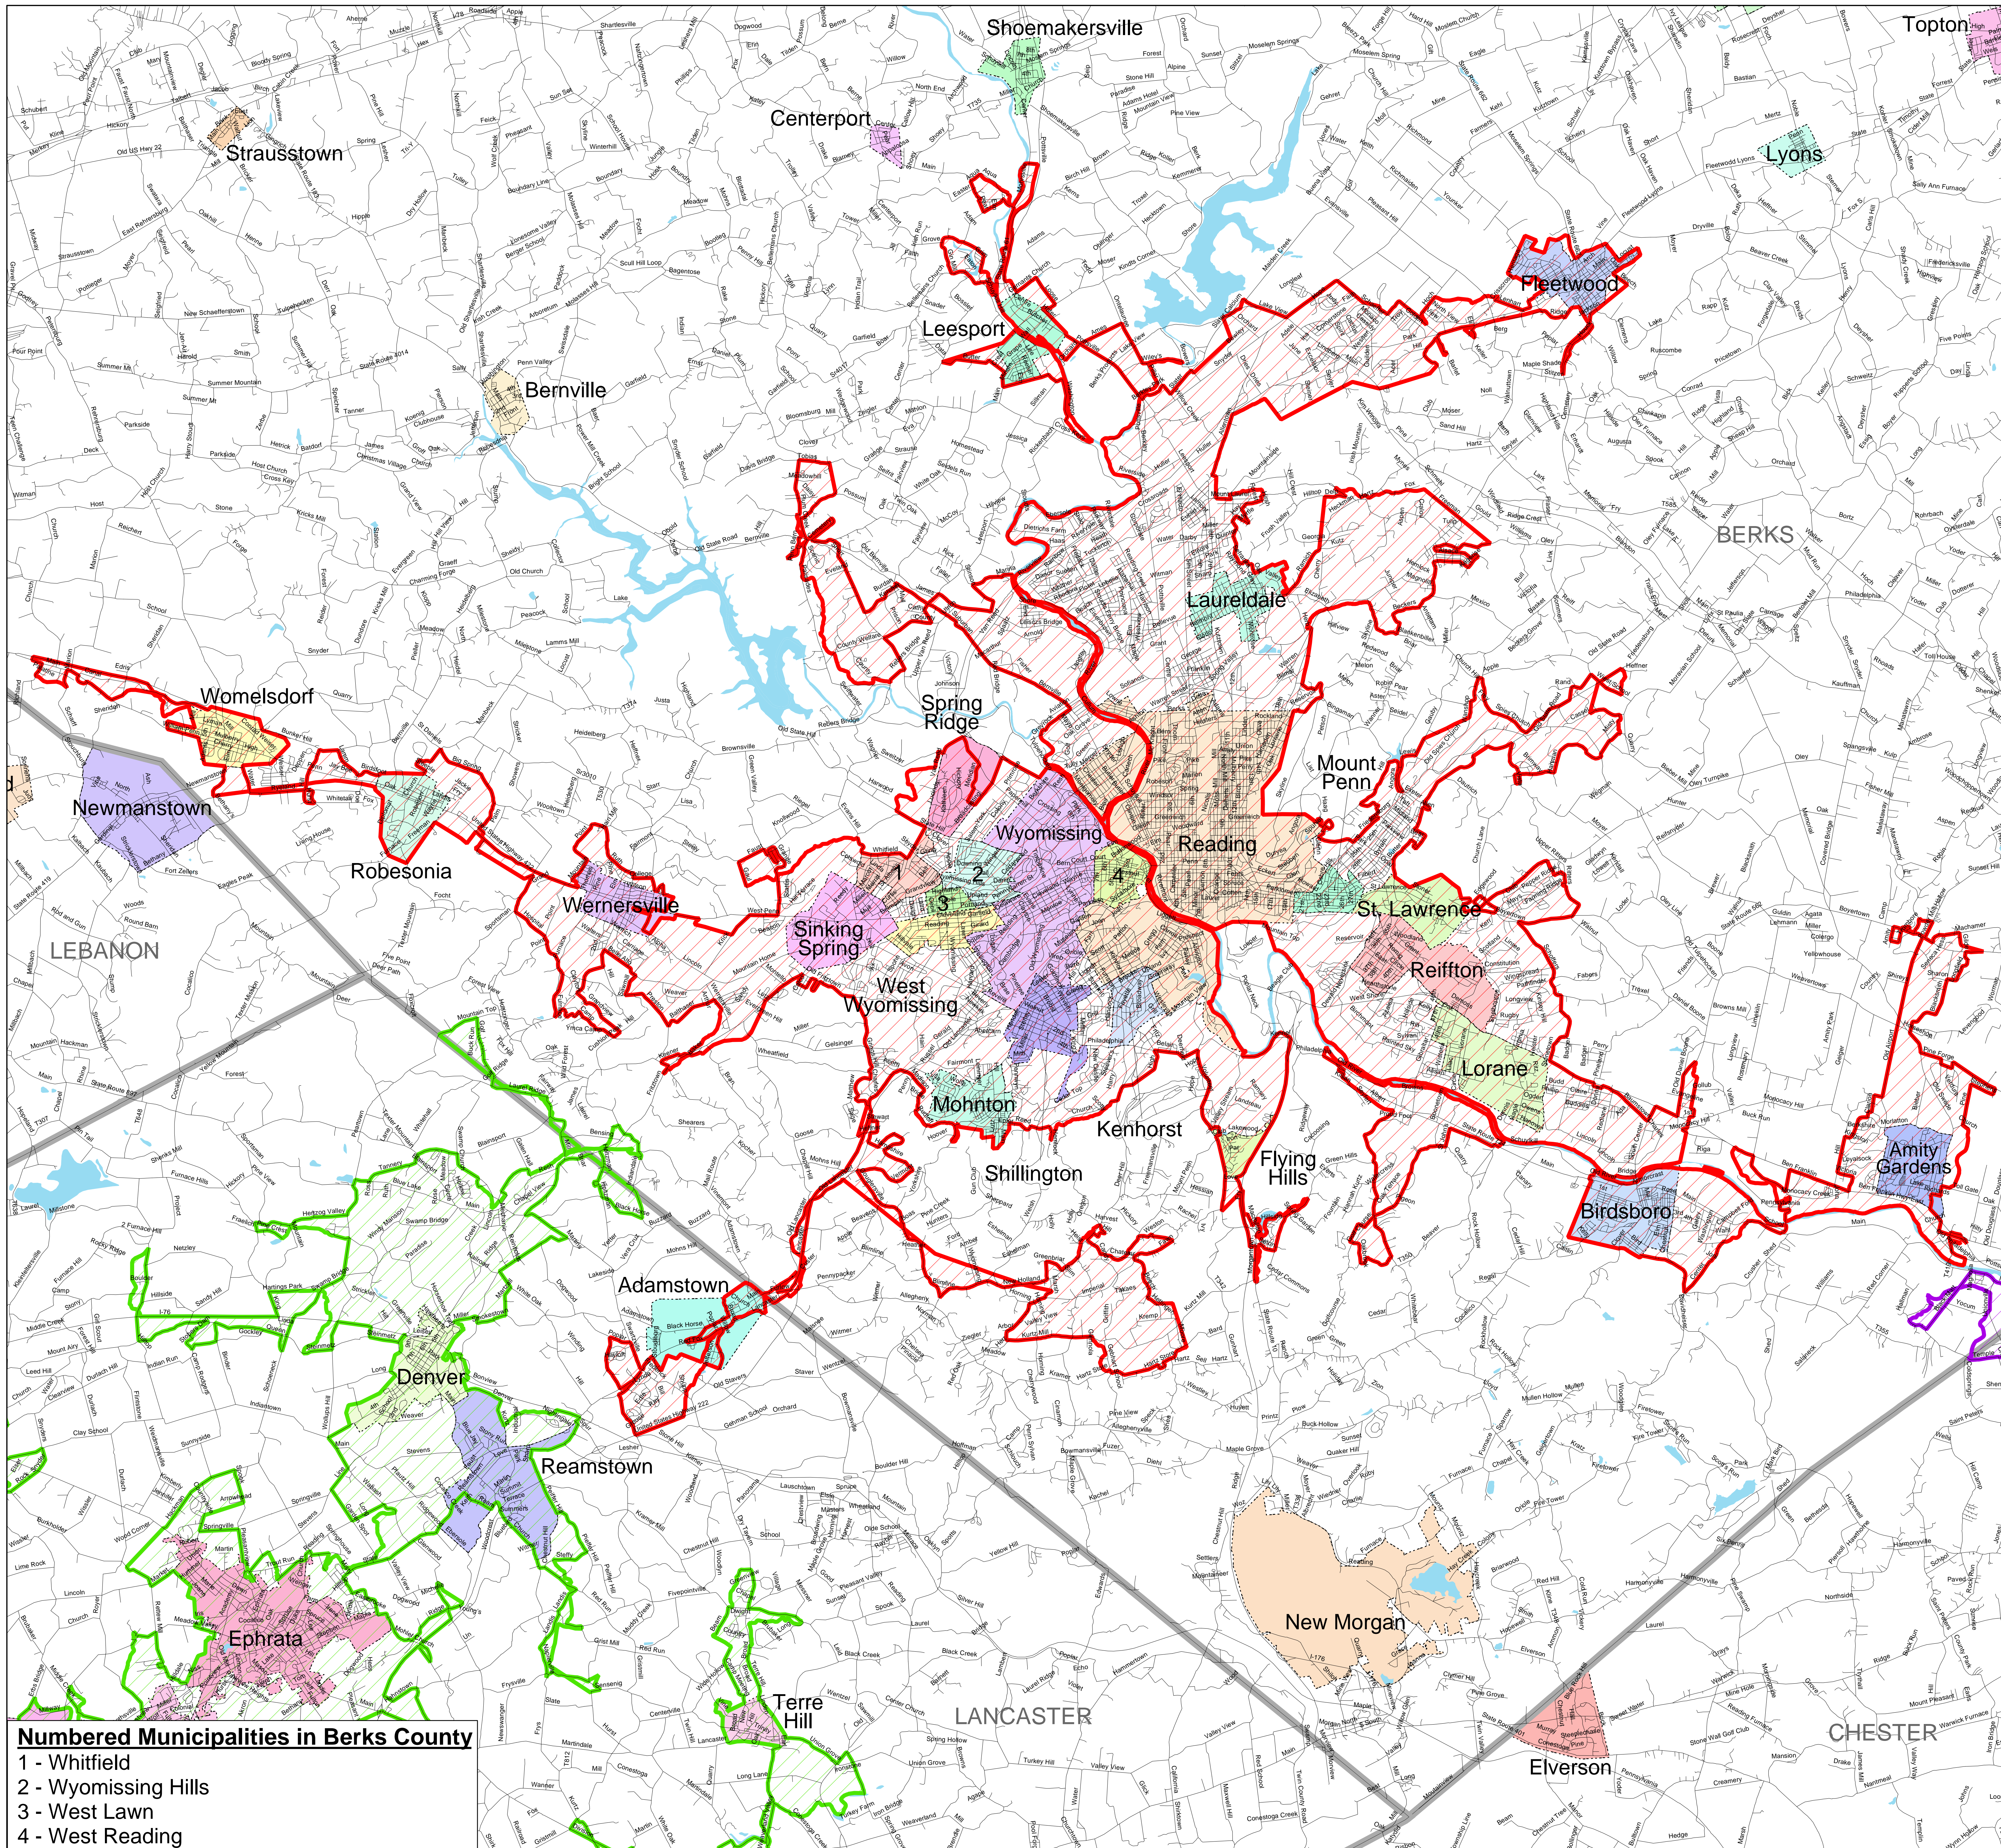

Reading, PA Urbanized Area Storm Water Entities as Defined by the 2000 Census

2000 Census Urbanized Areas

-  Reading, PA
-  Lancaster, PA
-  Pottstown, PA
-  Municipal Boundaries
-  County Boundaries
-  Major Waterbodies
-  Roads

SOURCE:
US Census Bureau TIGER data, 2000 Census

PROJECTION:
State Plane Coordinate System - Pennsylvania South
Horizontal datum - NAD83

MAP DESIGN:
September 18, 2002

- Numbered Municipalities in Berks County**
- 1 - Whitfield
 - 2 - Wyomissing Hills
 - 3 - West Lawn
 - 4 - West Reading