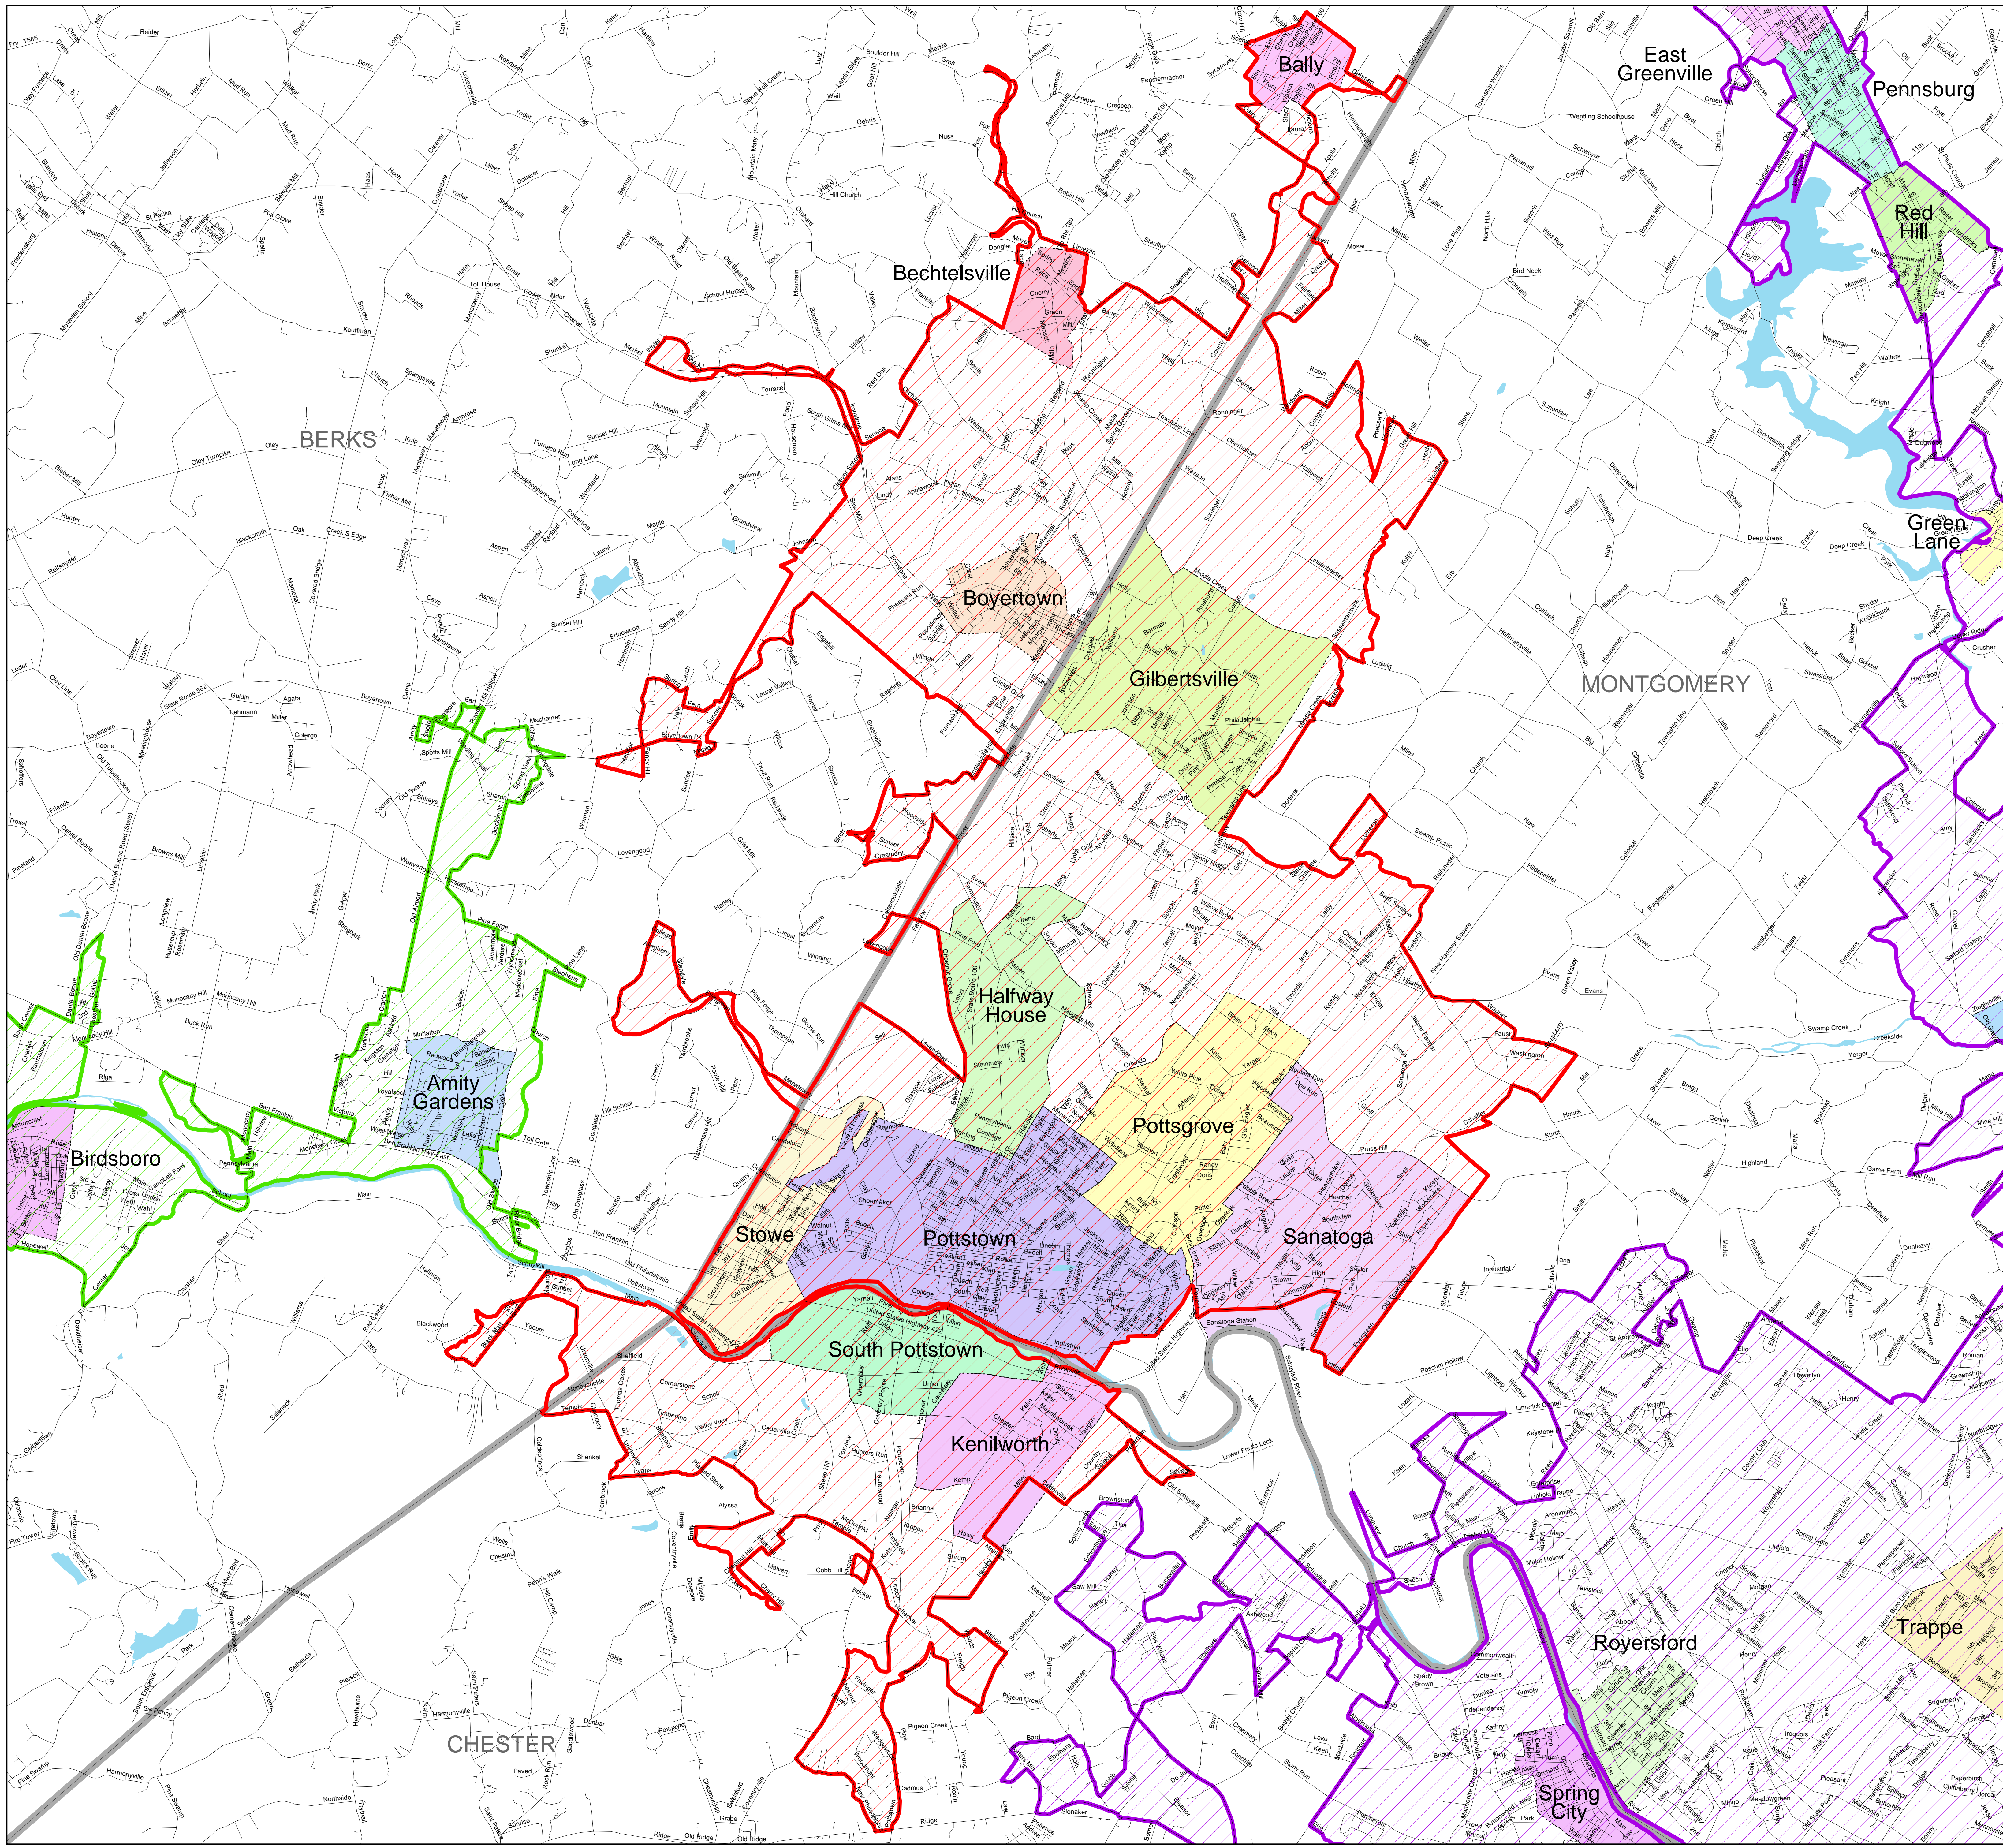

Pottstown, PA Urbanized Area Storm Water Entities as Defined by the 2000 Census

2000 Census Urbanized Areas

-  Pottstown, PA
-  Philadelphia, PA-NJ-DE-MD
-  Reading, PA
-  Municipal Boundaries
-  County Boundaries
-  Major Waterbodies
-  Roads

SOURCE:
US Census Bureau TIGER data, 2000 Census

PROJECTION:
State Plane Coordinate System - Pennsylvania South
Horizontal datum - NAD83

MAP DESIGN:
September 18, 2002