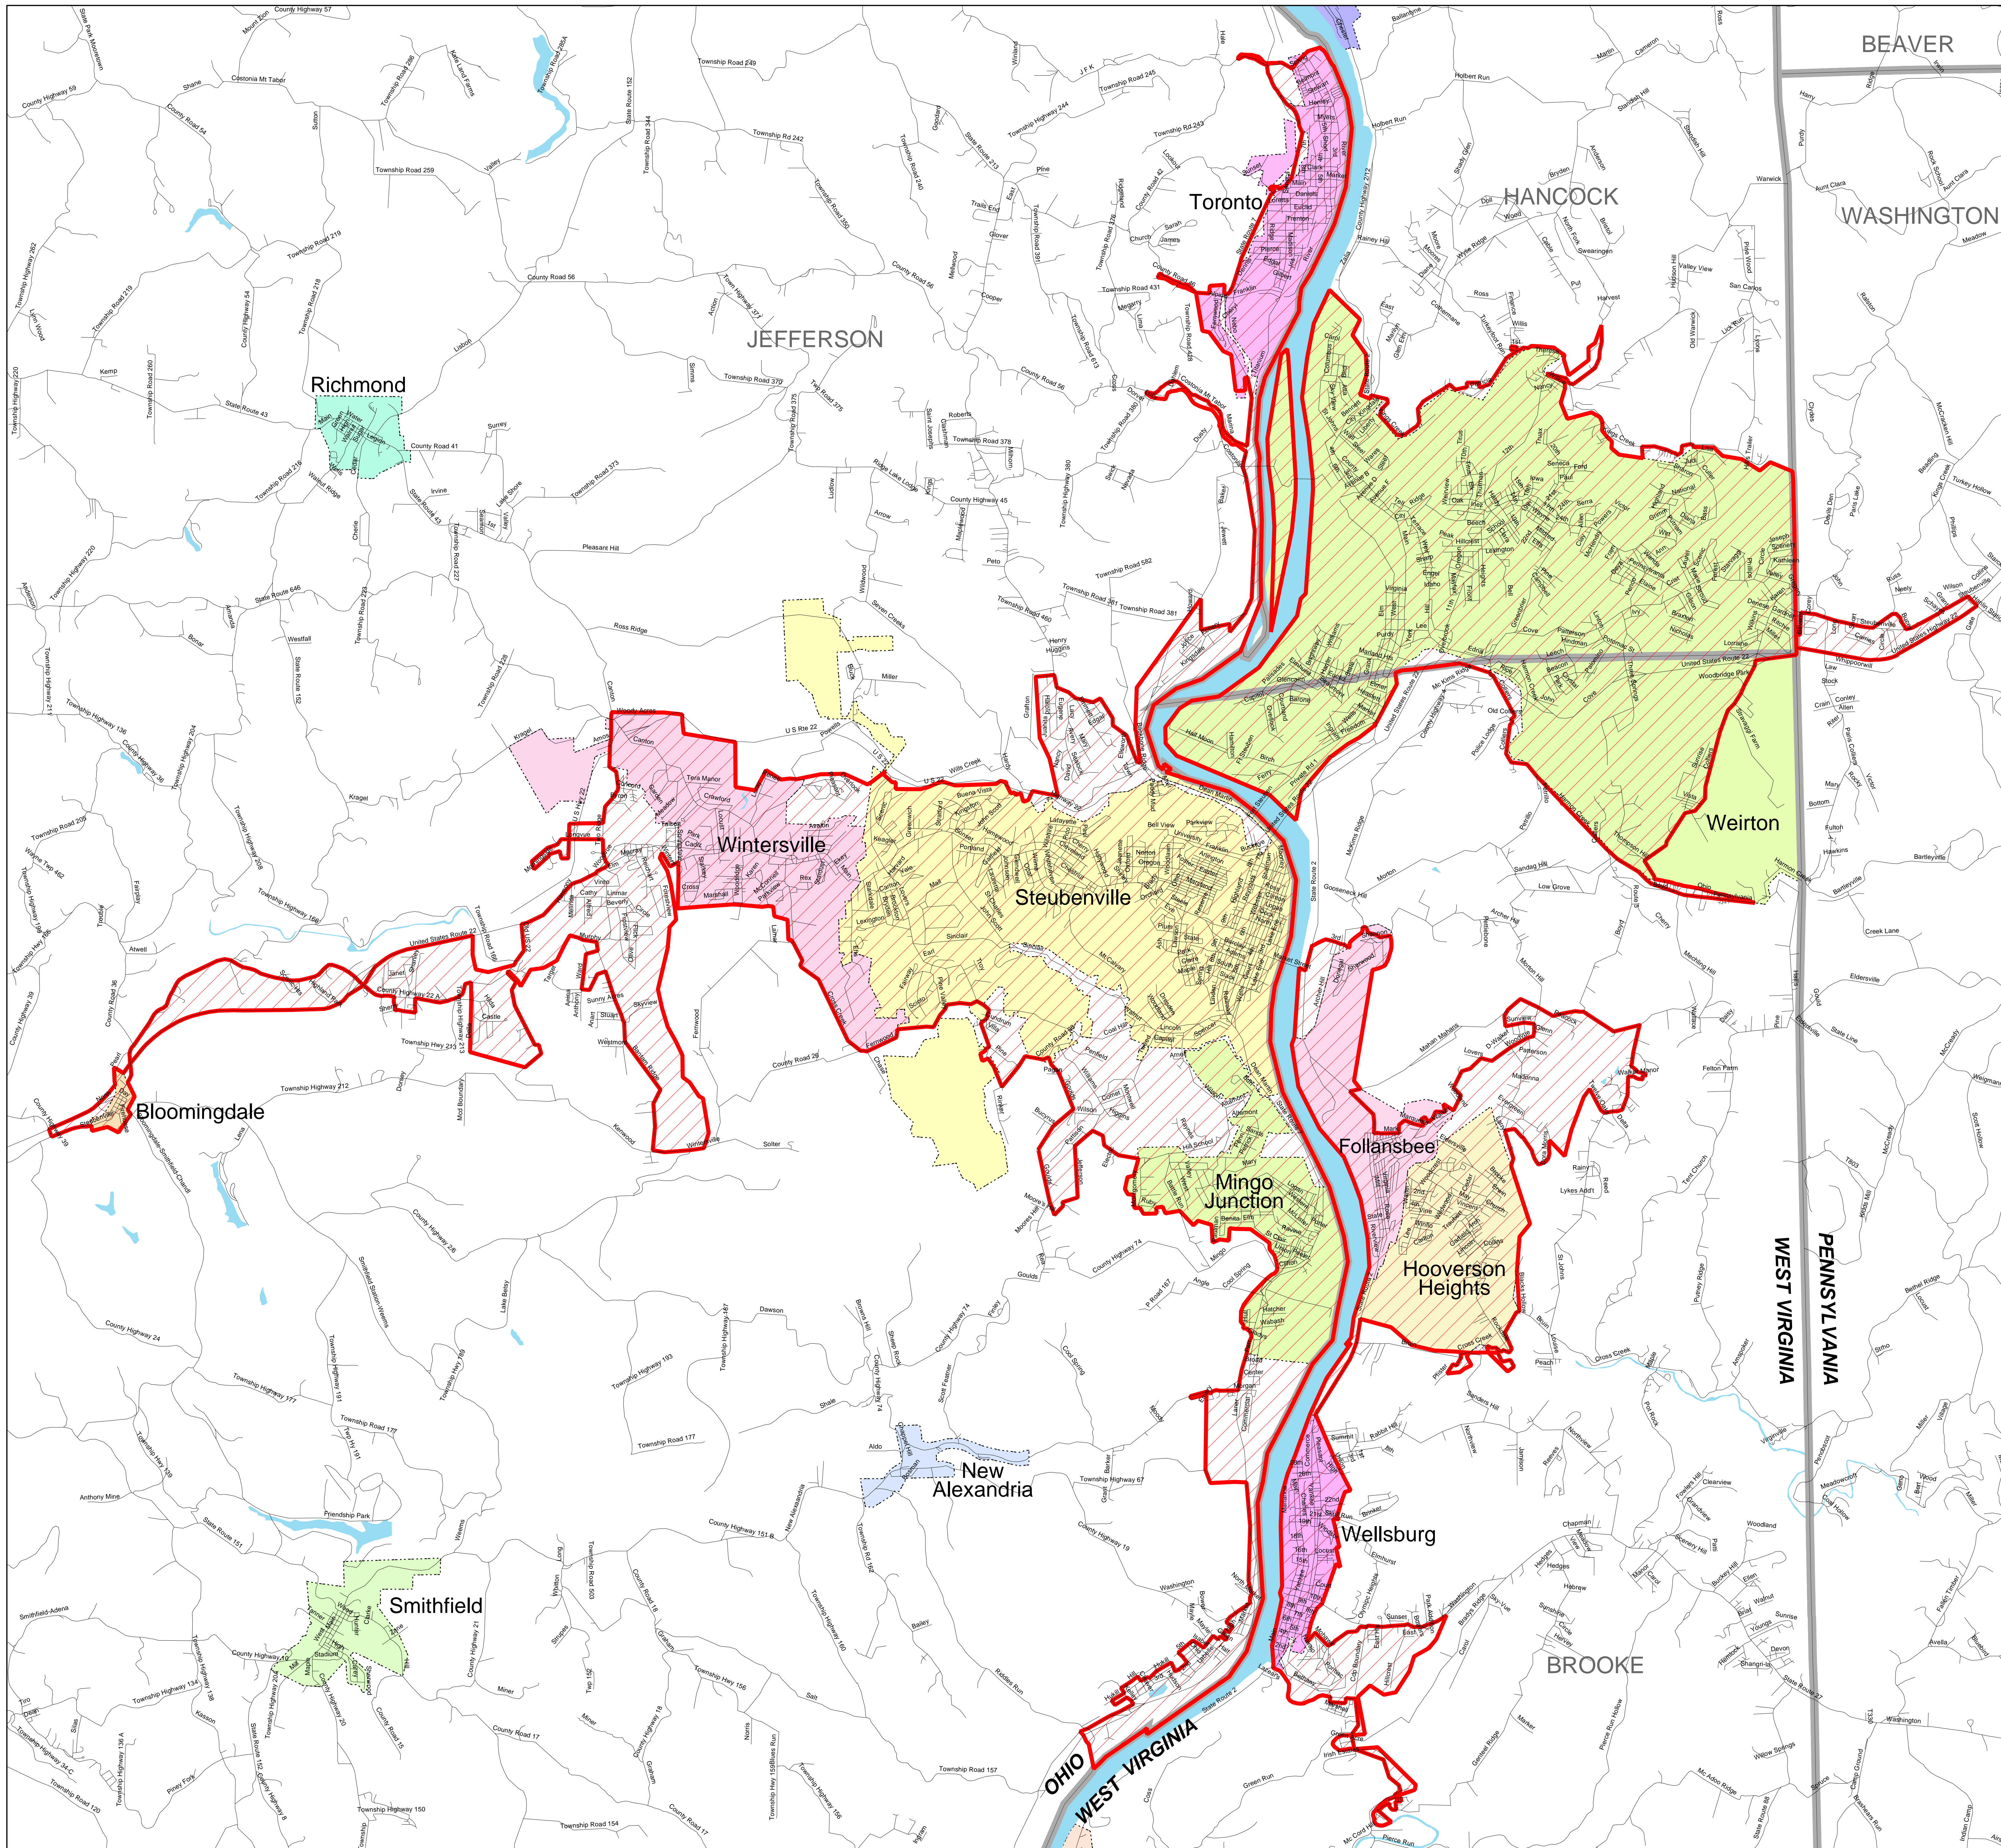

Weirton, WV - Steubenville, OH - PA Urbanized Area Storm Water Entities as Defined by the 2000 Census

2000 Census Urbanized Areas

-  Weirton, WV - Steubenville, OH - PA
-  Municipal Boundaries
-  County Boundaries
-  Major Waterbodies
-  Roads

SOURCE:
US Census Bureau TIGER data, 2000 Census

PROJECTION:
State Plane Coordinate System - Ohio North
Horizontal datum - NAD83

MAP DESIGN:
September 23, 2002