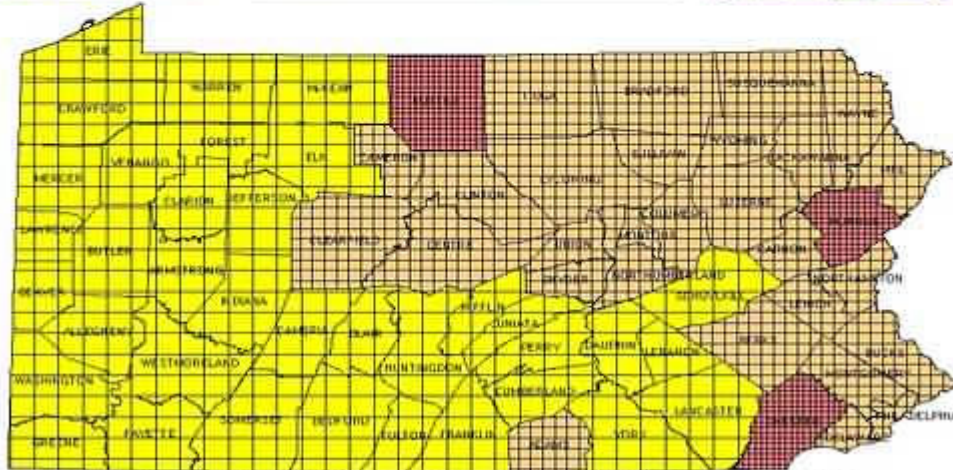

Declared Drought Status

Effective: November 8, 1995 to December 18, 1995

Source of information: Governor's Proclamation-11/8/1995; "Drought Status" Map-11/8/1995