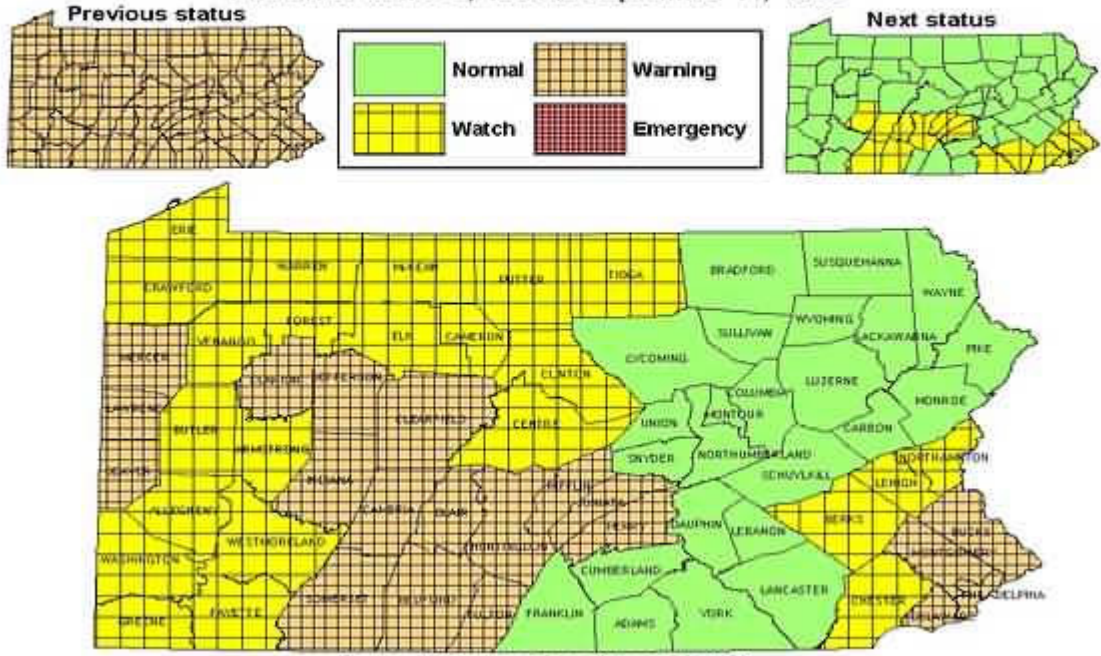

Declared Drought Status

Effective: June 23, 1992 to September 11, 1992

Source of information: Press Release-6/23/1992