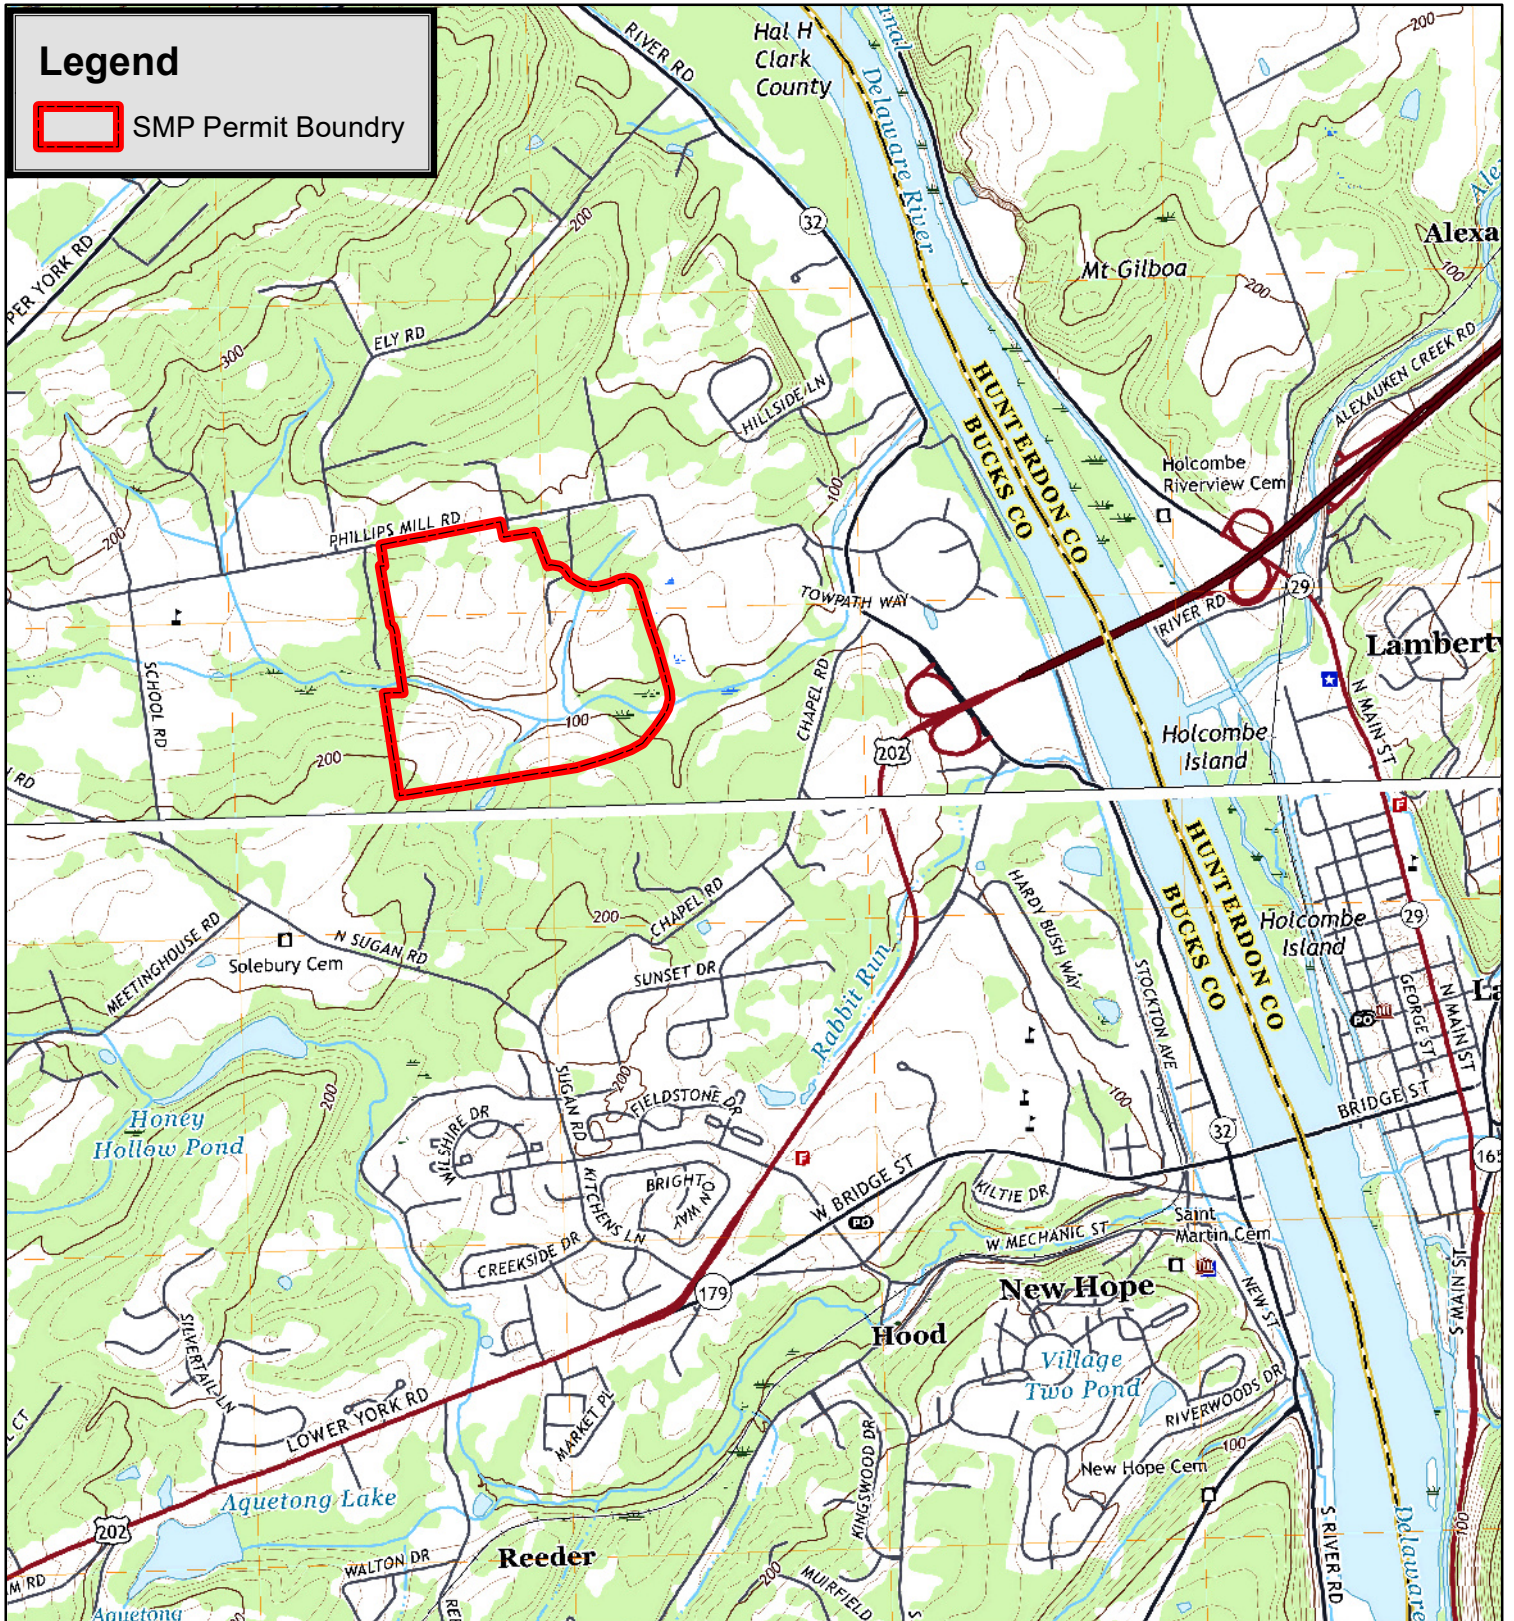

Primrose Creek Restoration Project at New Hope Crushed Stone and Lime Co.

Location Map