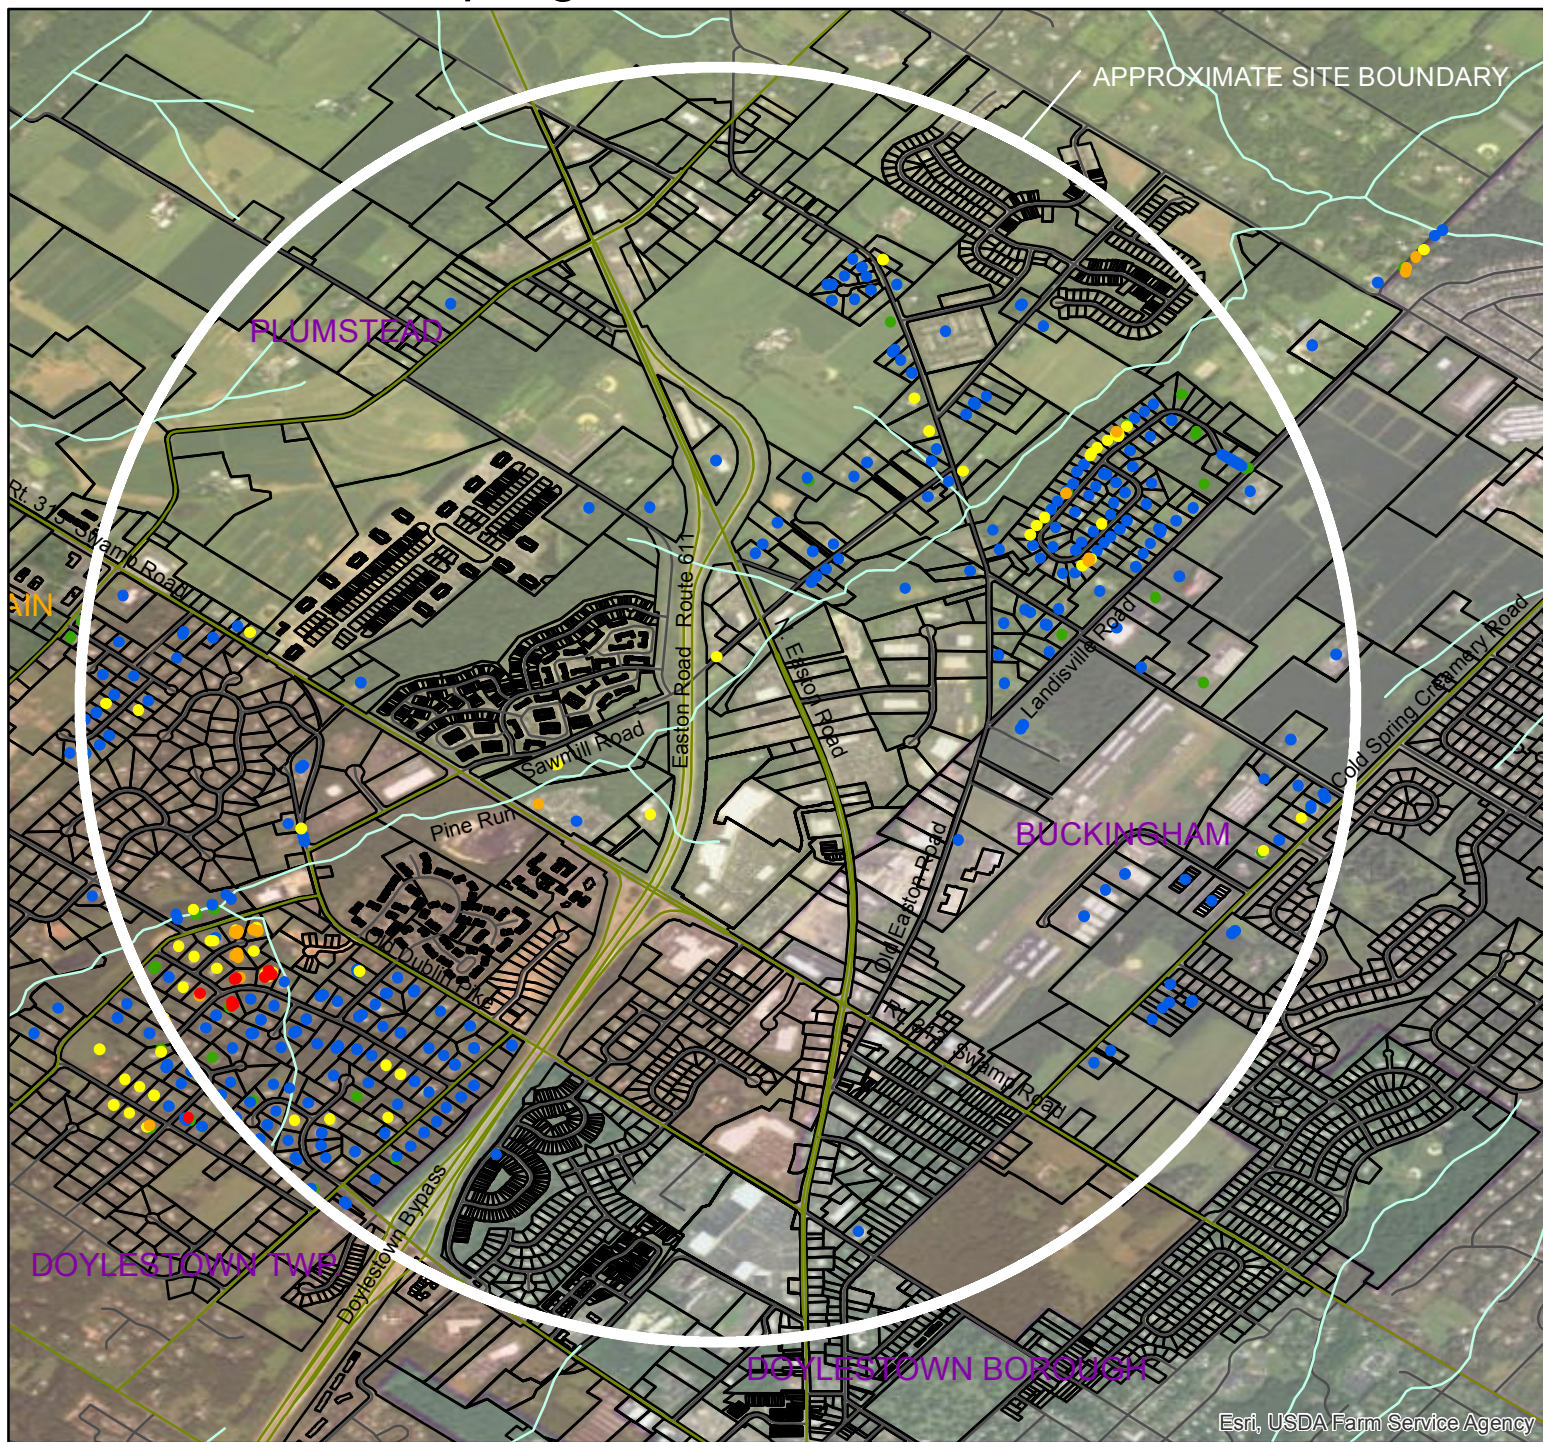

Easton Road PFC HSCA Site Sampling Results as of 02082017

Legend

 Township Boundary

Well Sample Results (PFOA + PFOS)

- ≥ 70 ppt
- 41 - 69 ppt
- 21 - 40 ppt
- 0 - 20 ppt
- ND

Easton Road PFC HSCA Site