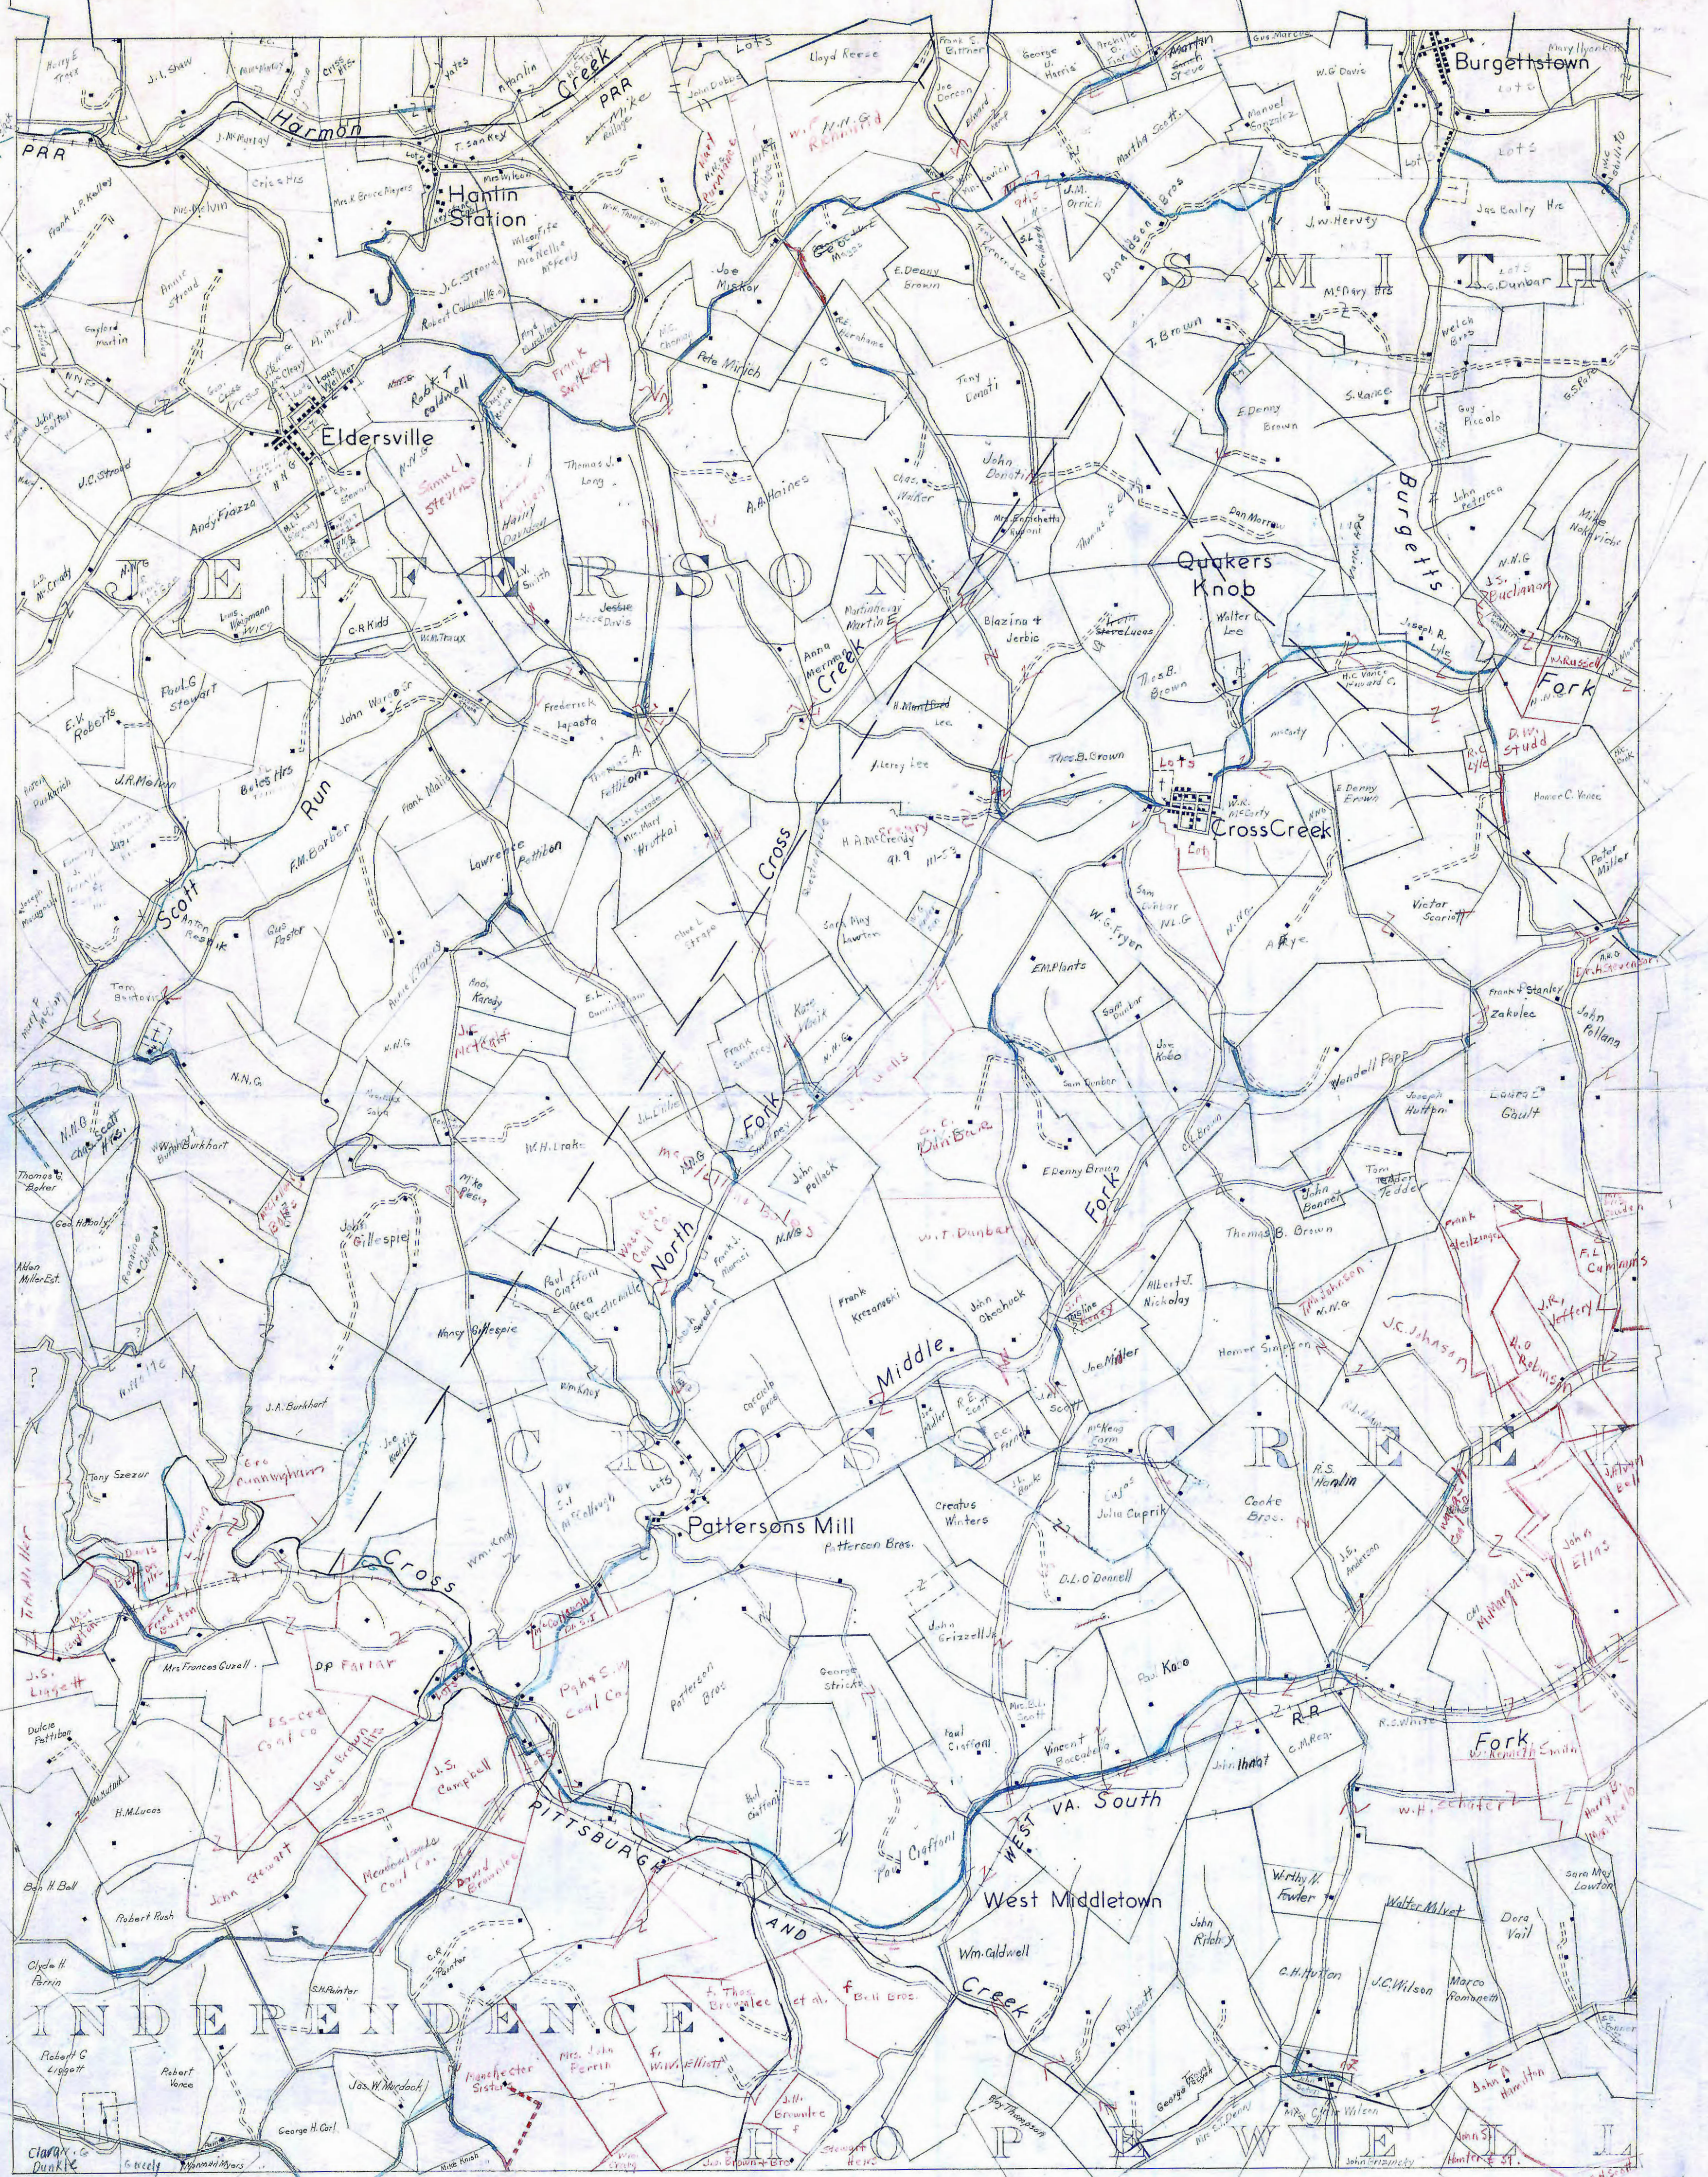

## **DISCLAIMER**

*The information presented on this map is provided "as is" without representation or warranty of any kind -- as to suitability, reliability, applicability, merchantability, fitness, non-infringement, result, outcome, or any other matter. The Department of Conservation and Natural Resources does not represent or warrant that such information is or will be always up-to-date, complete, or accurate. Any representation or warranty that might be otherwise implied is expressly disclaimed.*

171919

171919

70000

SW

Burgettstown SW

S.W. Burgettstown