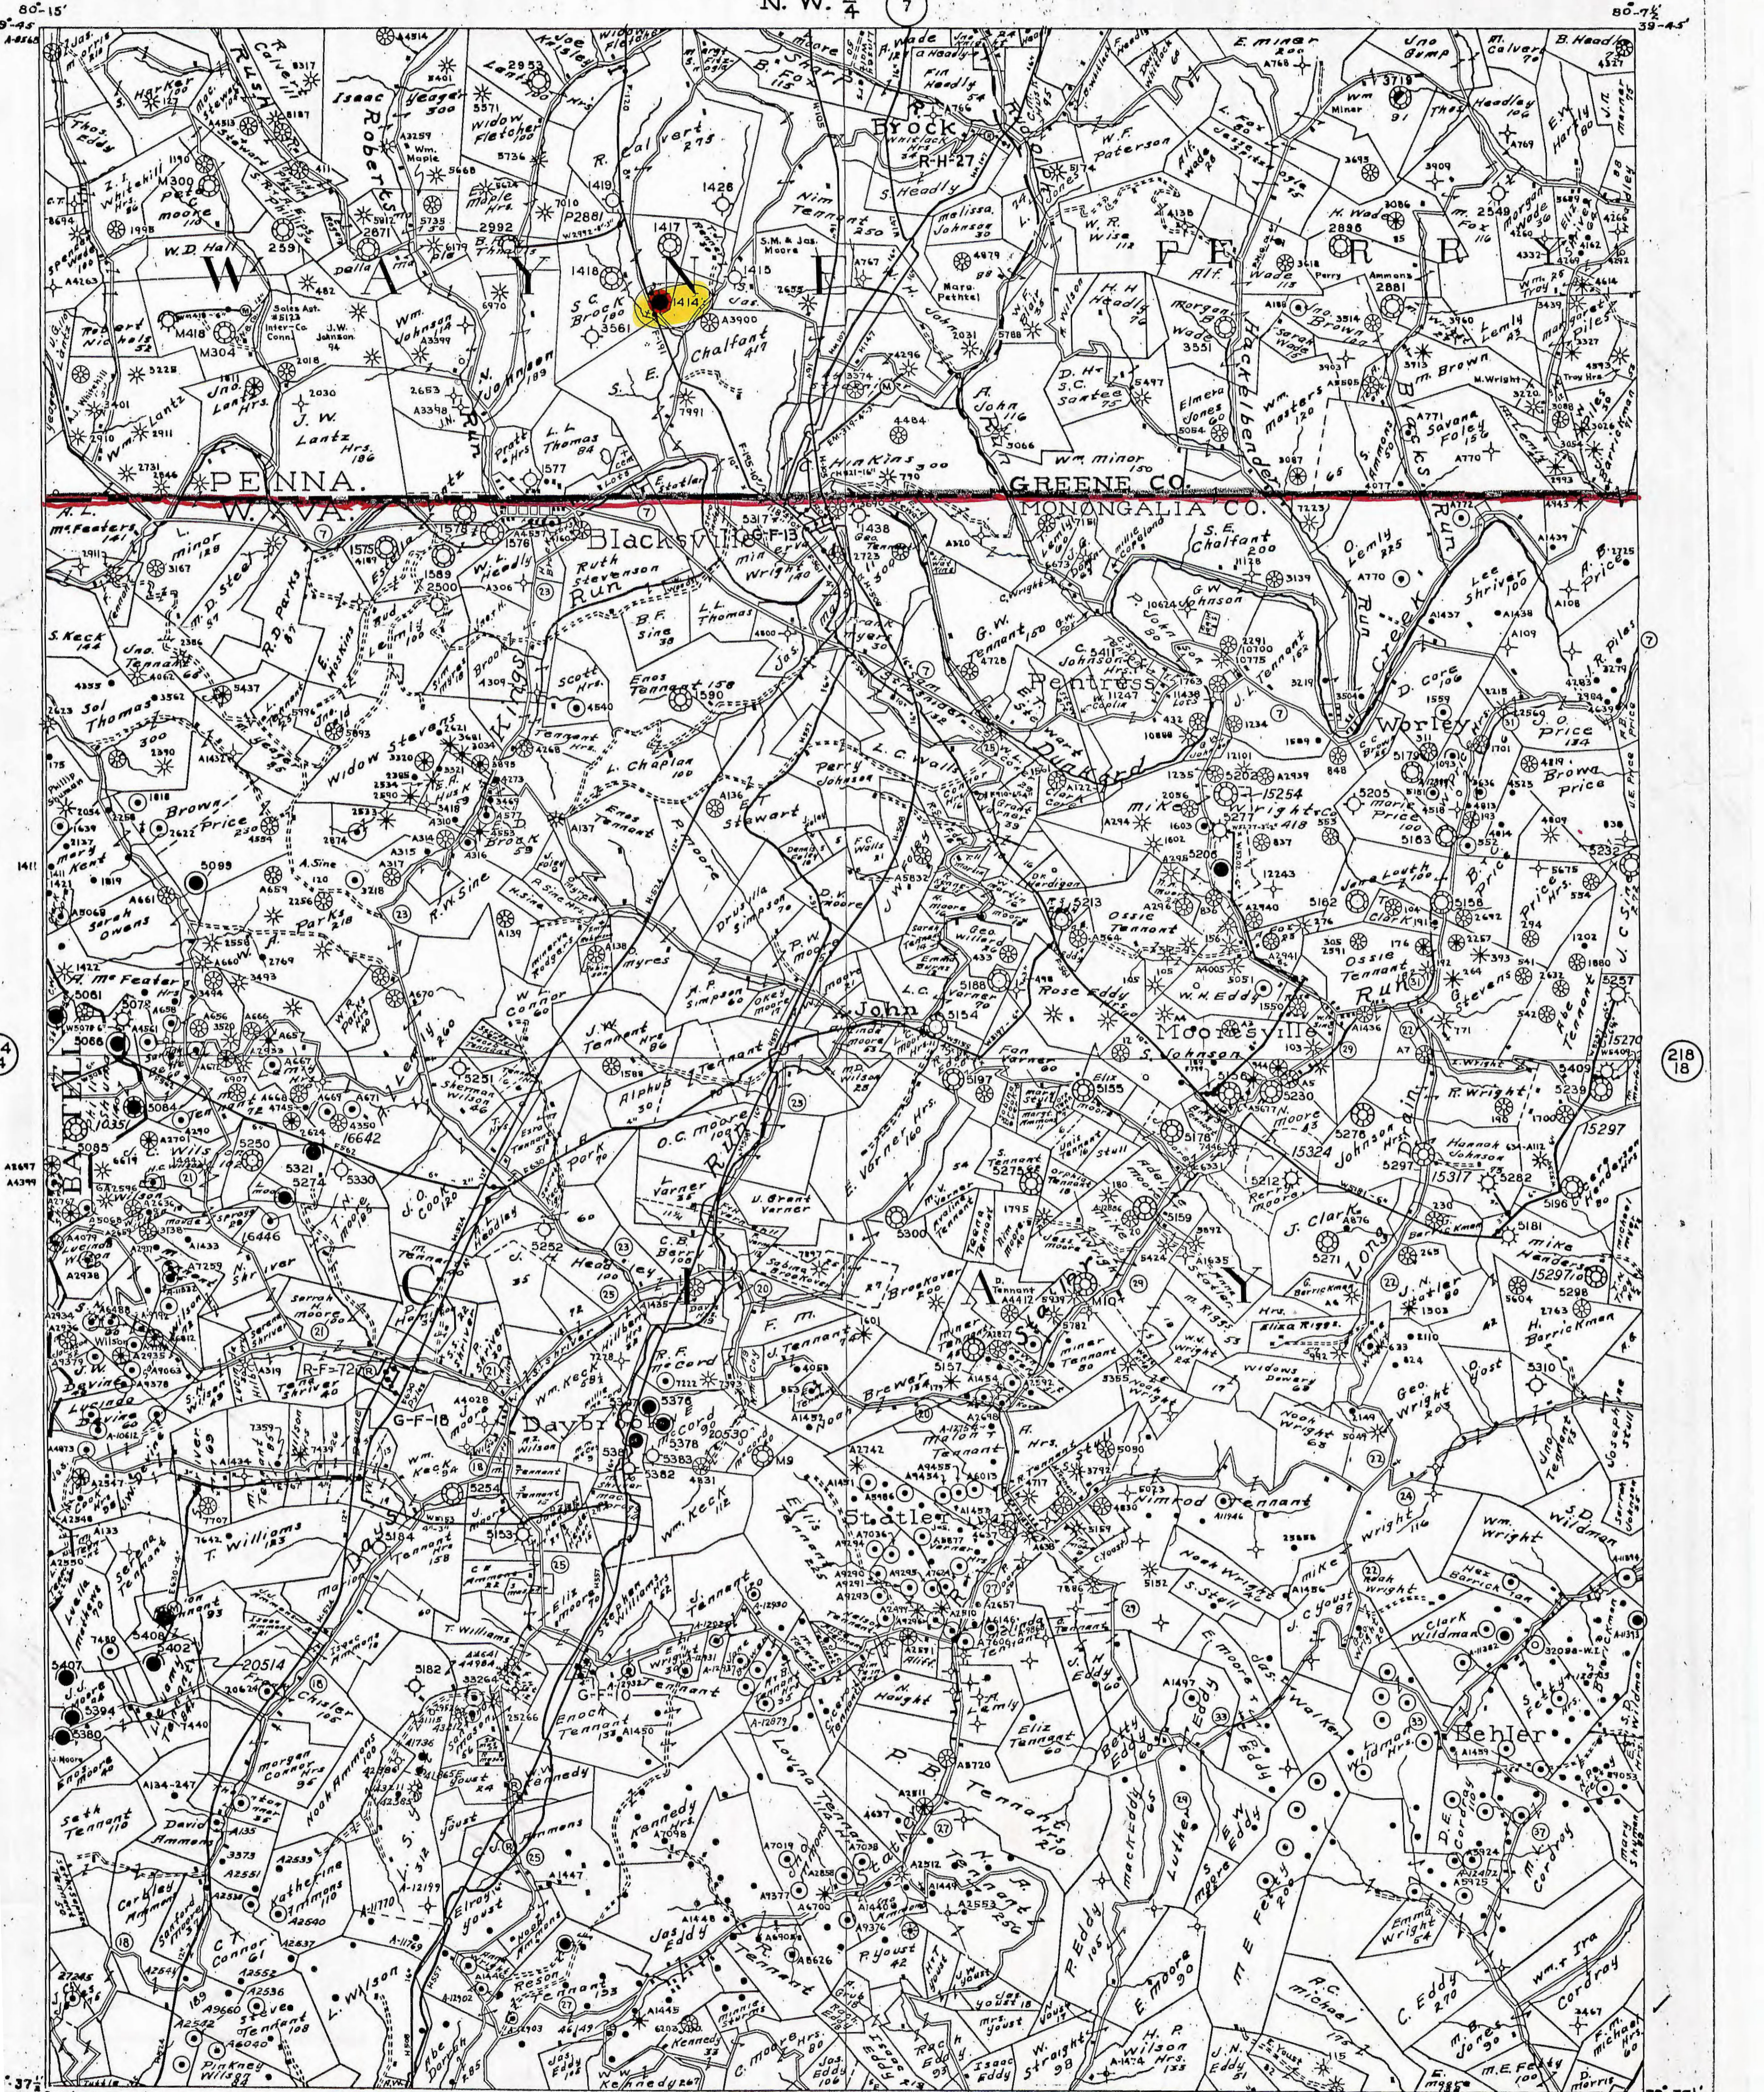

DISCLAIMER

The information presented on this map is provided "as is" without representation or warranty of any kind -- as to suitability, reliability, applicability, merchantability, fitness, non-infringement, result, outcome, or any other matter. The Department of Conservation and Natural Resources does not represent or warrant that such information is or will be always up-to-date, complete, or accurate. Any representation or warranty that might be otherwise implied is expressly disclaimed.

WEST VIRGINIA-PENNSYLVANIA
BLACKSVILLE QUADRANGLE
N. W. 1/4 7

Scale, 1 in = 2,000 ft

DEC. 1910
OCT. 1916

BLACKSVILLE N.W. 217
7.5

BLACKSVILLE 7 1/2