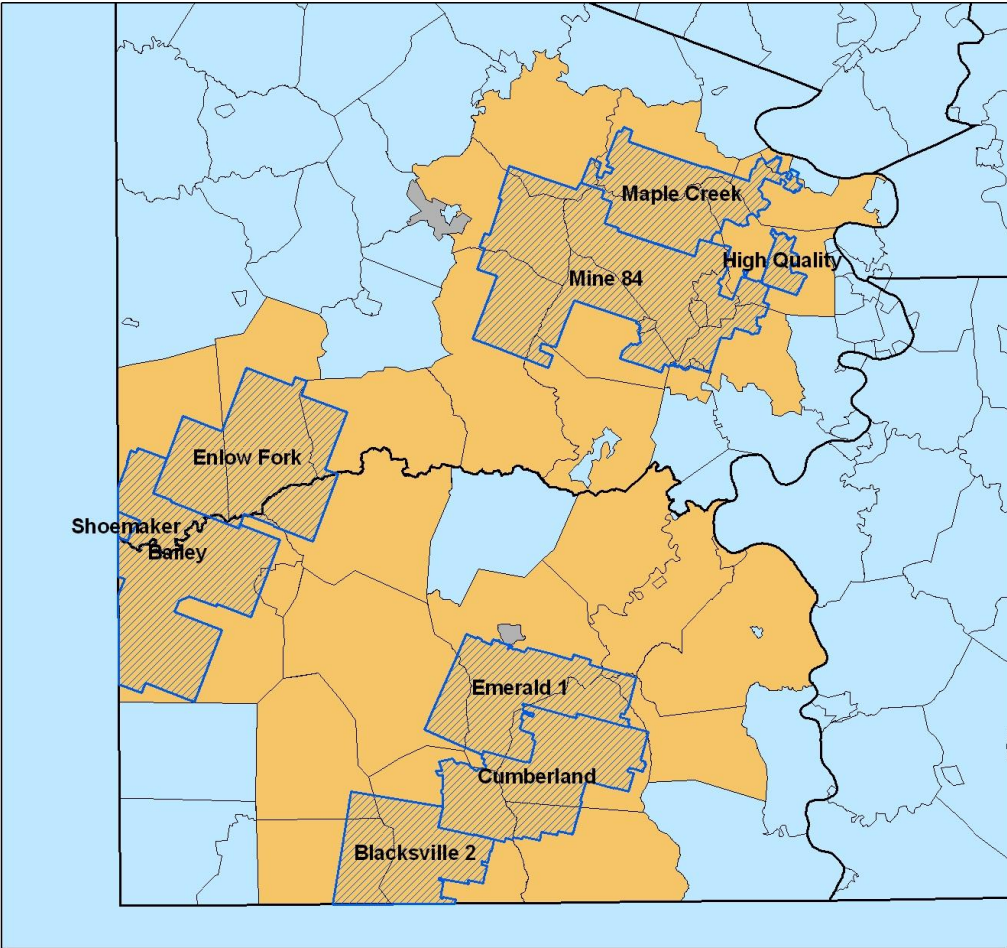

Active Longwall Mines of Washington and Greene Counties

Legend

- Longwall Mine Permit Boundaries
- County Boundaries
- Actively Mined Municipalities
- Municipality Boundaries

Prepared by:
Department of Environmental Protection
California District Office
Mine Subsidence Section
Technical Services Unit
February 2004