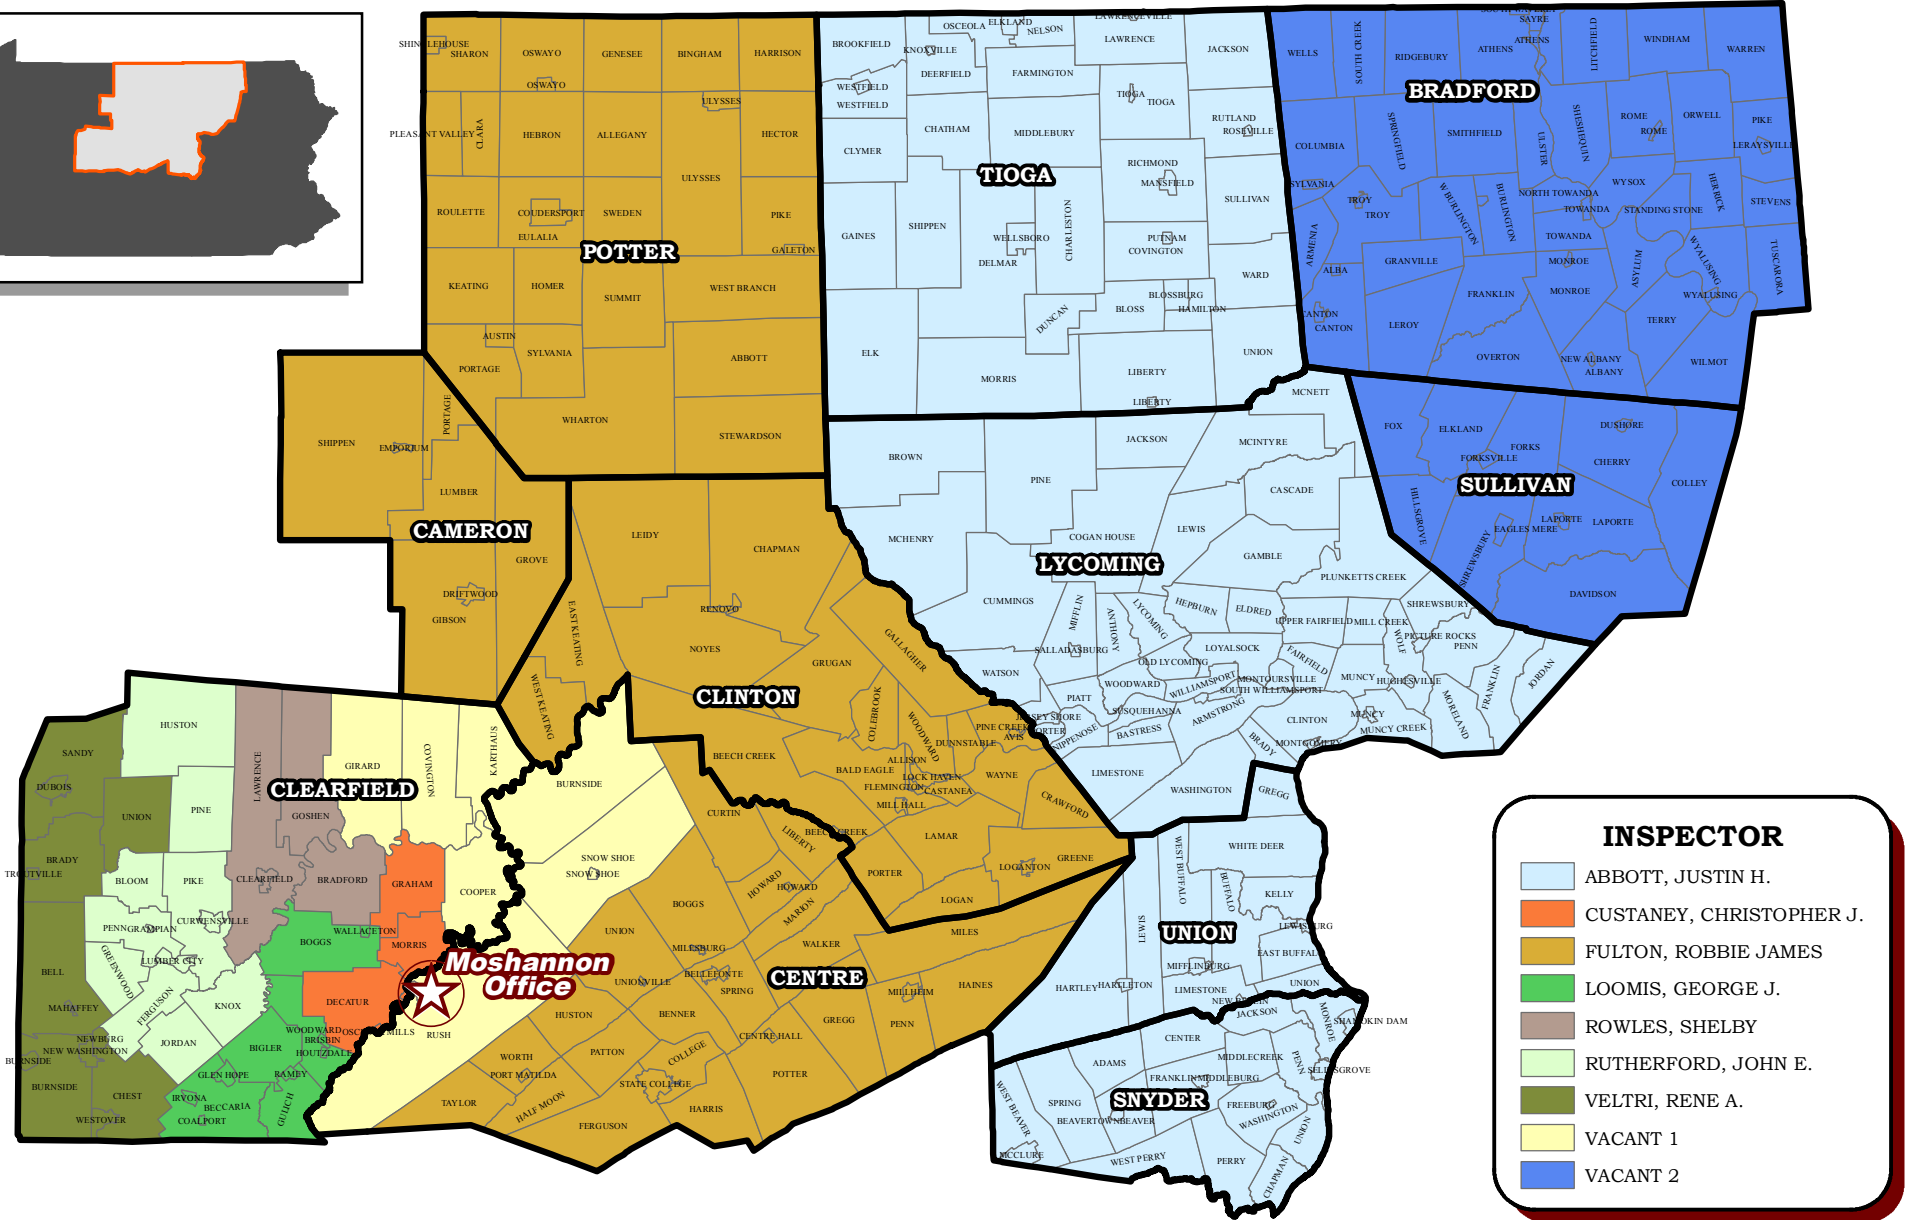

MOSHANNON INSPECTION DISTRICTS

DISTRICT MINING OFFICE

August 1, 2018

INSPECTOR

- ABBOTT, JUSTIN H.
- CUSTANEY, CHRISTOPHER J.
- FULTON, ROBBIE JAMES
- LOOMIS, GEORGE J.
- ROWLES, SHELBY
- RUTHERFORD, JOHN E.
- VELTRI, RENE A.
- VACANT 1
- VACANT 2