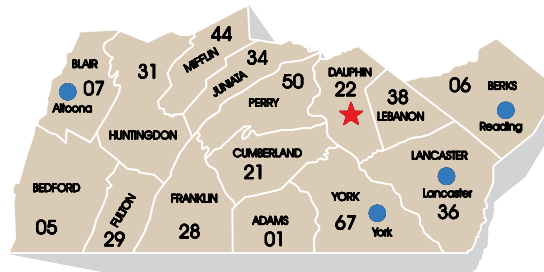

DEP DISTRICT MINING OFFICES

KNOX DISTRICT MINING OFFICE
White Memorial Building
PO Box 669, 310 Best Avenue
Knox PA 16232-0669

MOSHANNON DISTRICT MINING OFFICE
186 Enterprise Drive
Philipsburg PA 16866

POTTSVILLE MINING OFFICE
5 West Laurel Boulevard
Pottsville PA 17901-2522

LEGEND: ★ REGIONAL OFFICES ● DISTRICT OFFICES ▲ MINING OFFICES

CALIFORNIA DISTRICT MINING OFFICE
California Technology Park
25 Technology Drive
Coal Center PA 15423

NEW STANTON DISTRICT MINING OFFICE
131 Broadview Road
New Stanton PA 15672

CAMBRIA DISTRICT MINING OFFICE
286 Industrial Park Road
Ebensburg PA 15931-4119