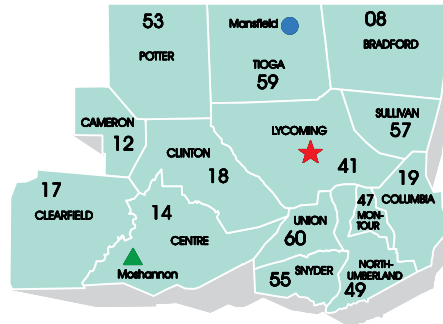

DEP DISTRICT MINING OFFICES

KNOX DISTRICT MINING OFFICE
White Memorial Building
PO Box 669, 310 Best Avenue
Knox PA 16232-0669

MOSHANNON DISTRICT MINING OFFICE
186 Enterprise Drive
Philipsburg PA 16866

POTTSVILLE MINING OFFICE
5 West Laurel Boulevard
Pottsville PA 17901-2522

LEGEND: ★ REGIONAL OFFICES ● DISTRICT OFFICES ▲ MINING OFFICES

CALIFORNIA DISTRICT MINING OFFICE
California Technology Park
25 Technology Drive
Coal Center PA 15423

NEW STANTON DISTRICT MINING OFFICE
131 Broadview Road
New Stanton PA 15672

CAMBRIA DISTRICT MINING OFFICE
286 Industrial Park Road
Ebensburg PA 15931-4119