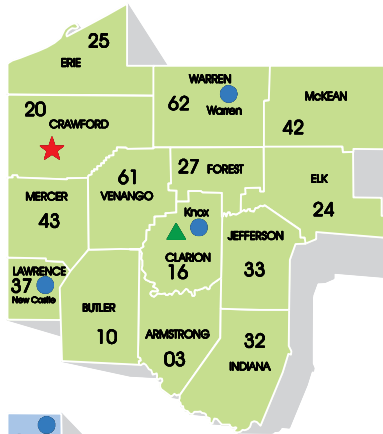

DEP DISTRICT MINING OFFICES

KNOX DISTRICT MINING OFFICE
White Memorial Building
PO Box 669, 310 Best Avenue
Knox PA 16232-0669

MOSHANNON DISTRICT MINING OFFICE
186 Enterprise Drive
Philipsburg PA 16866

POTTSVILLE MINING OFFICE
5 West Laurel Boulevard
Pottsville PA 17901-2522

LEGEND: ★ REGIONAL OFFICES ● DISTRICT OFFICES ▲ MINING OFFICES

CALIFORNIA DISTRICT MINING OFFICE
California Technology Park
25 Technology Drive
Coal Center PA 15423

NEW STANTON DISTRICT MINING OFFICE
131 Broadview Road
New Stanton PA 15672

CAMBRIA DISTRICT MINING OFFICE
286 Industrial Park Road
Ebensburg PA 15931-4119