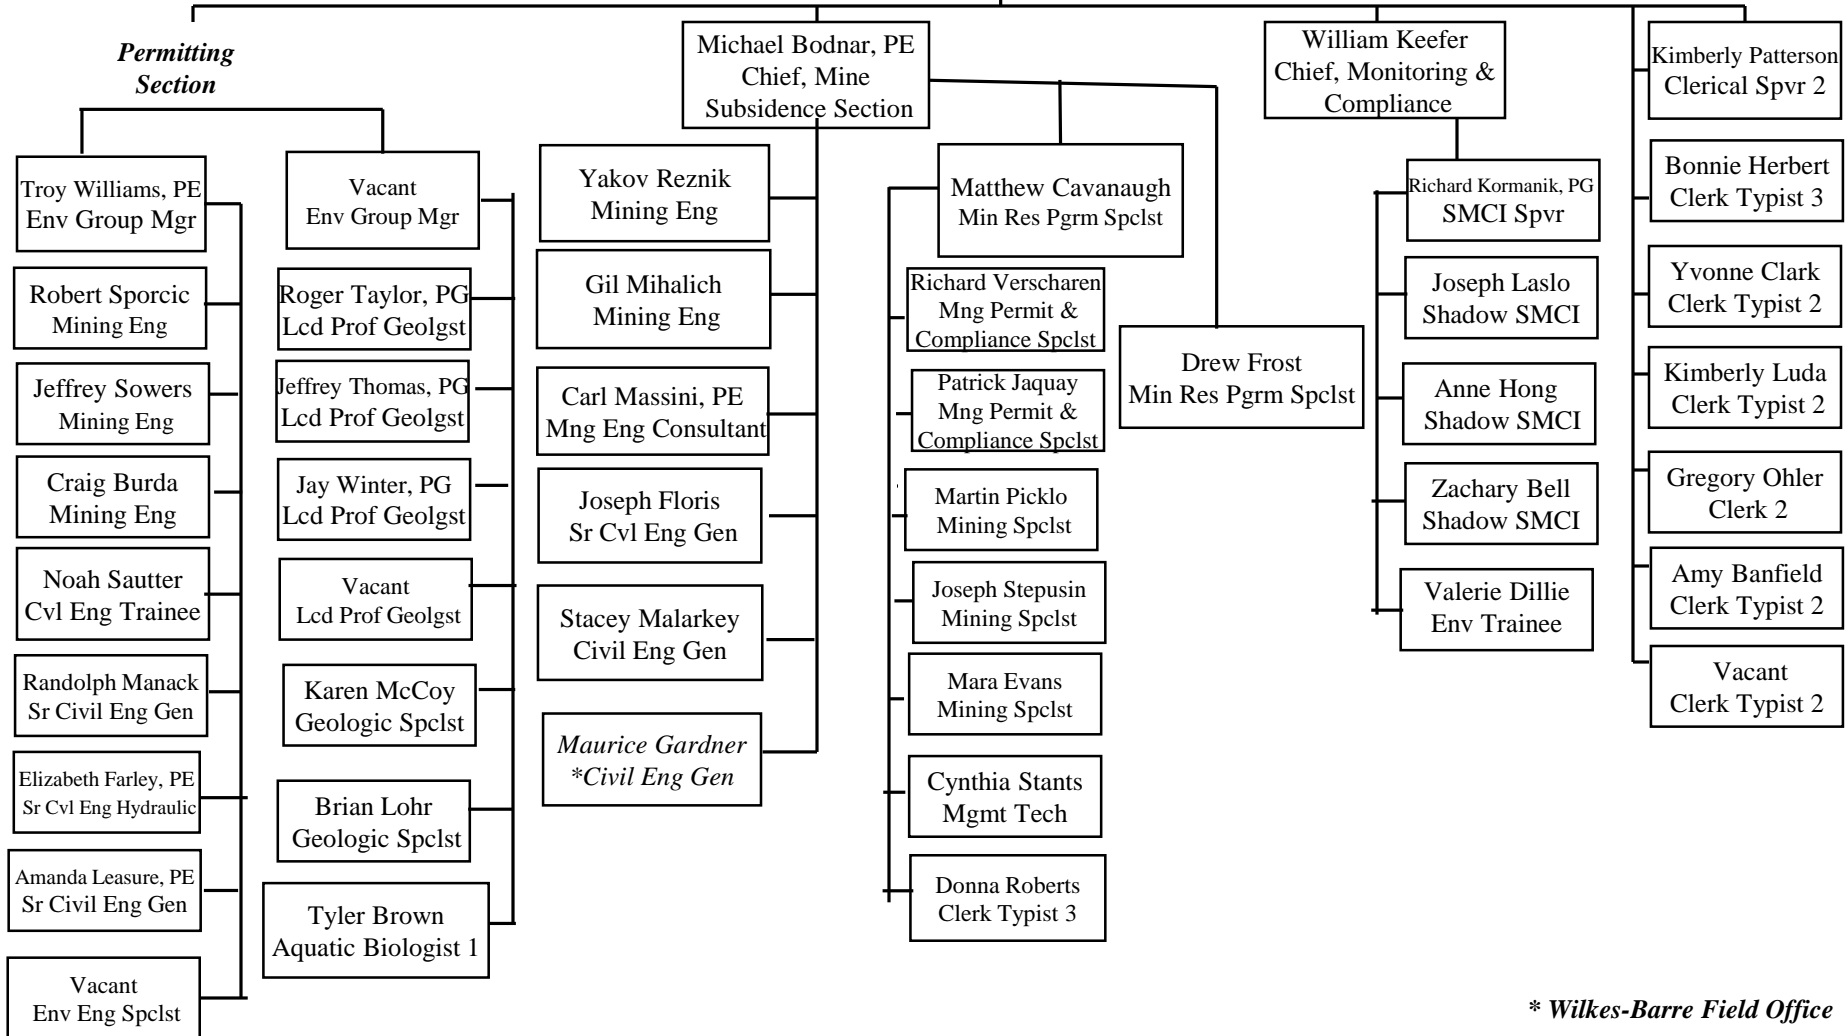

# DISTRICT MINING OPERATIONS CALIFORNIA DISTRICT OFFICE

**Joseph Leone, PE**  
**District Mining Manager**

\* Wilkes-Barre Field Office

Effective 10/29/2018