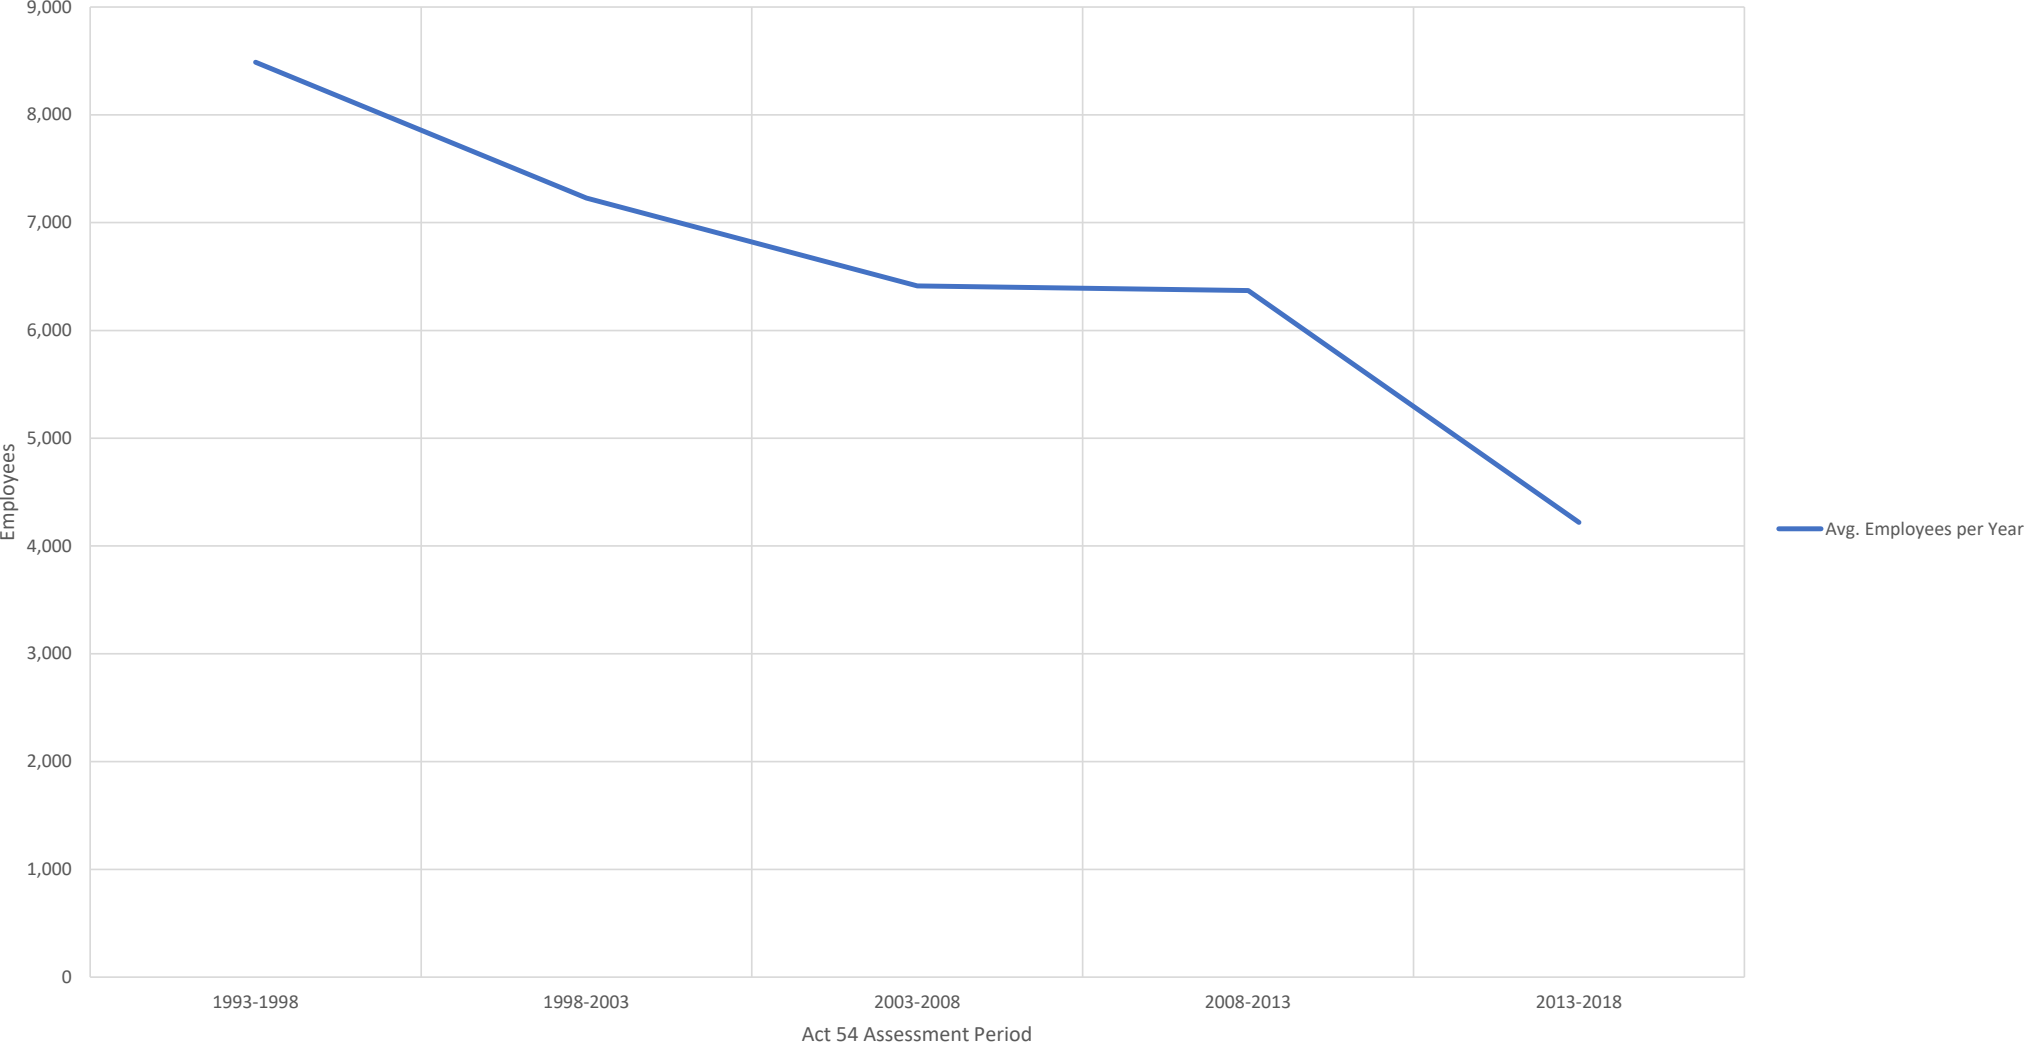

### PA Underground Coal Mined Area (sq. miles)

PA Underground Coal Production (avg. tons per year/period)

Pennsylvania Underground Coal Production (tons per year)

PA UG Coal Employment (avg. emp. per year/period)