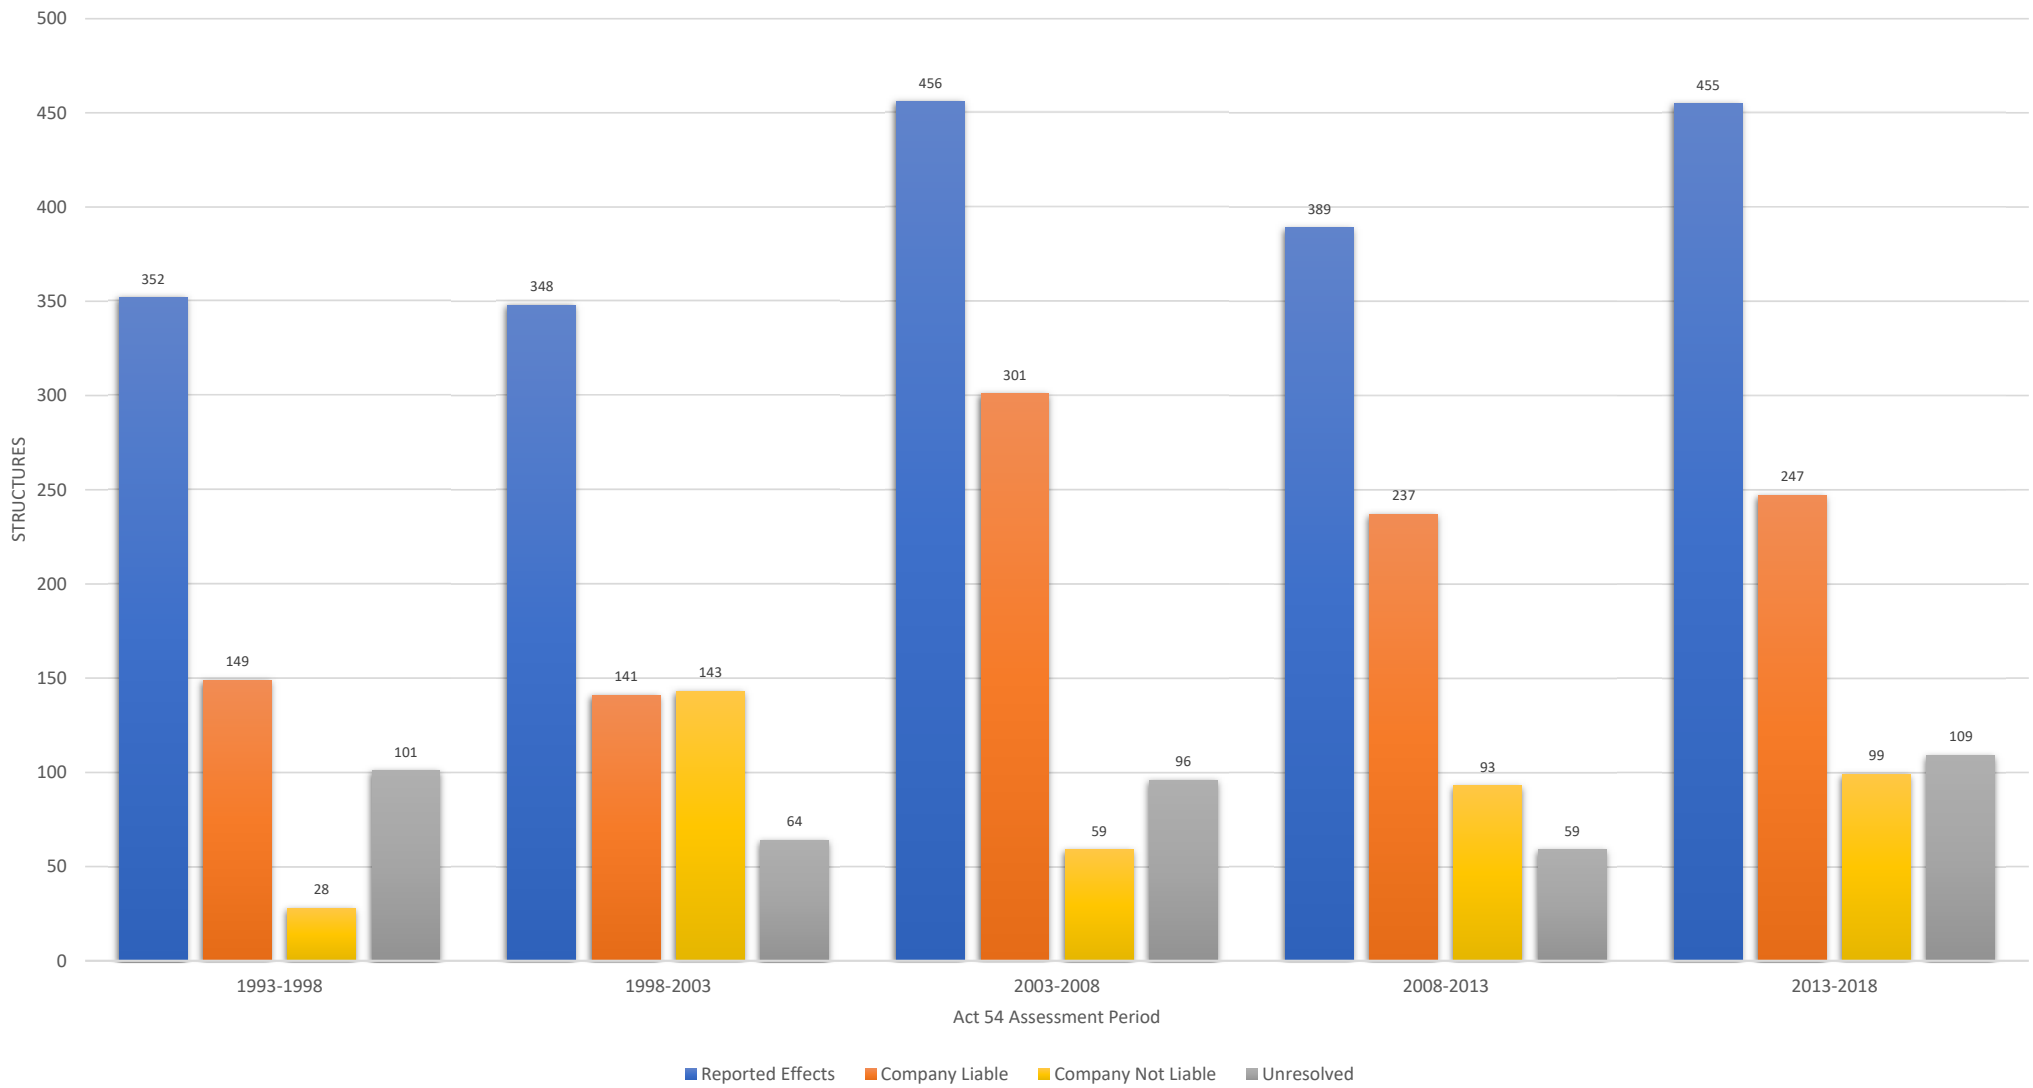

PA UG Coal Undermined Structures - *Reported Effects v. Liability*