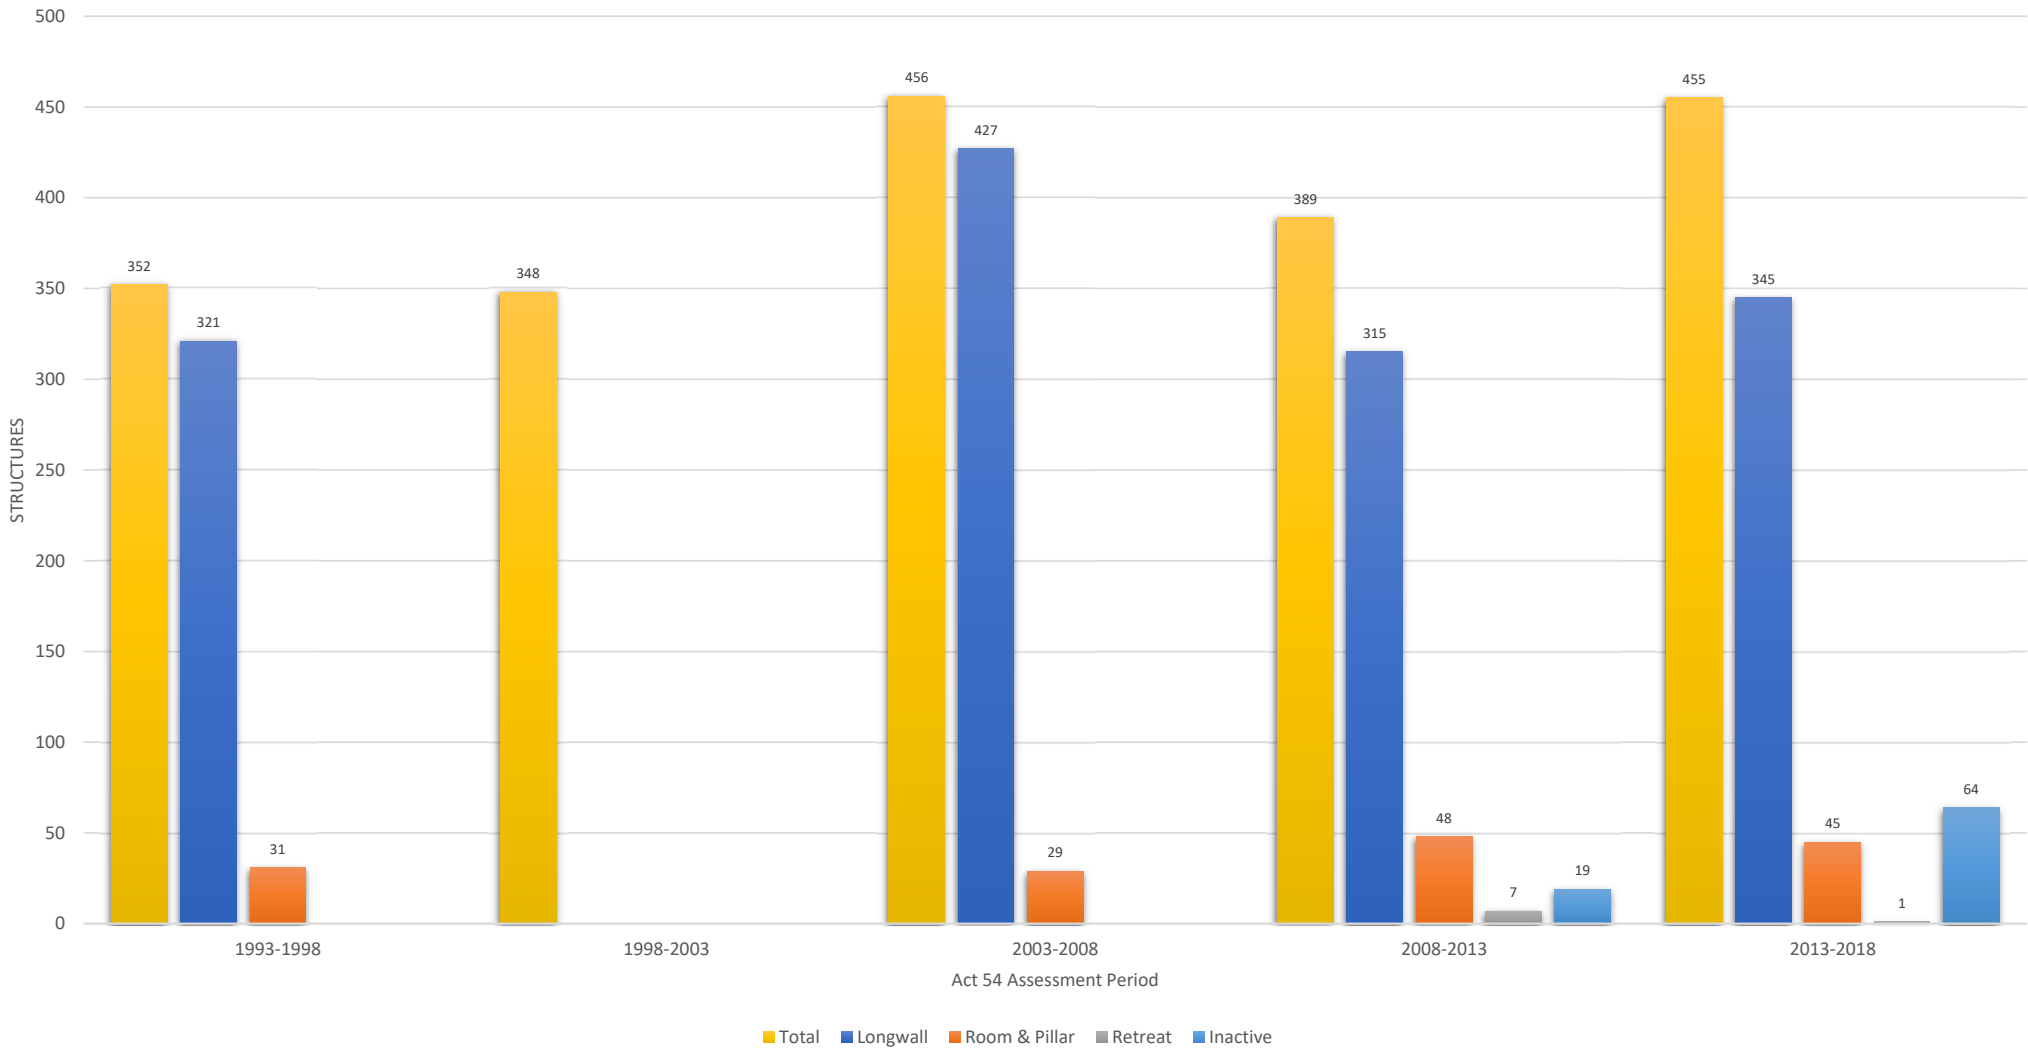

PA UG Coal Undermined Structures - *Reported Effects*