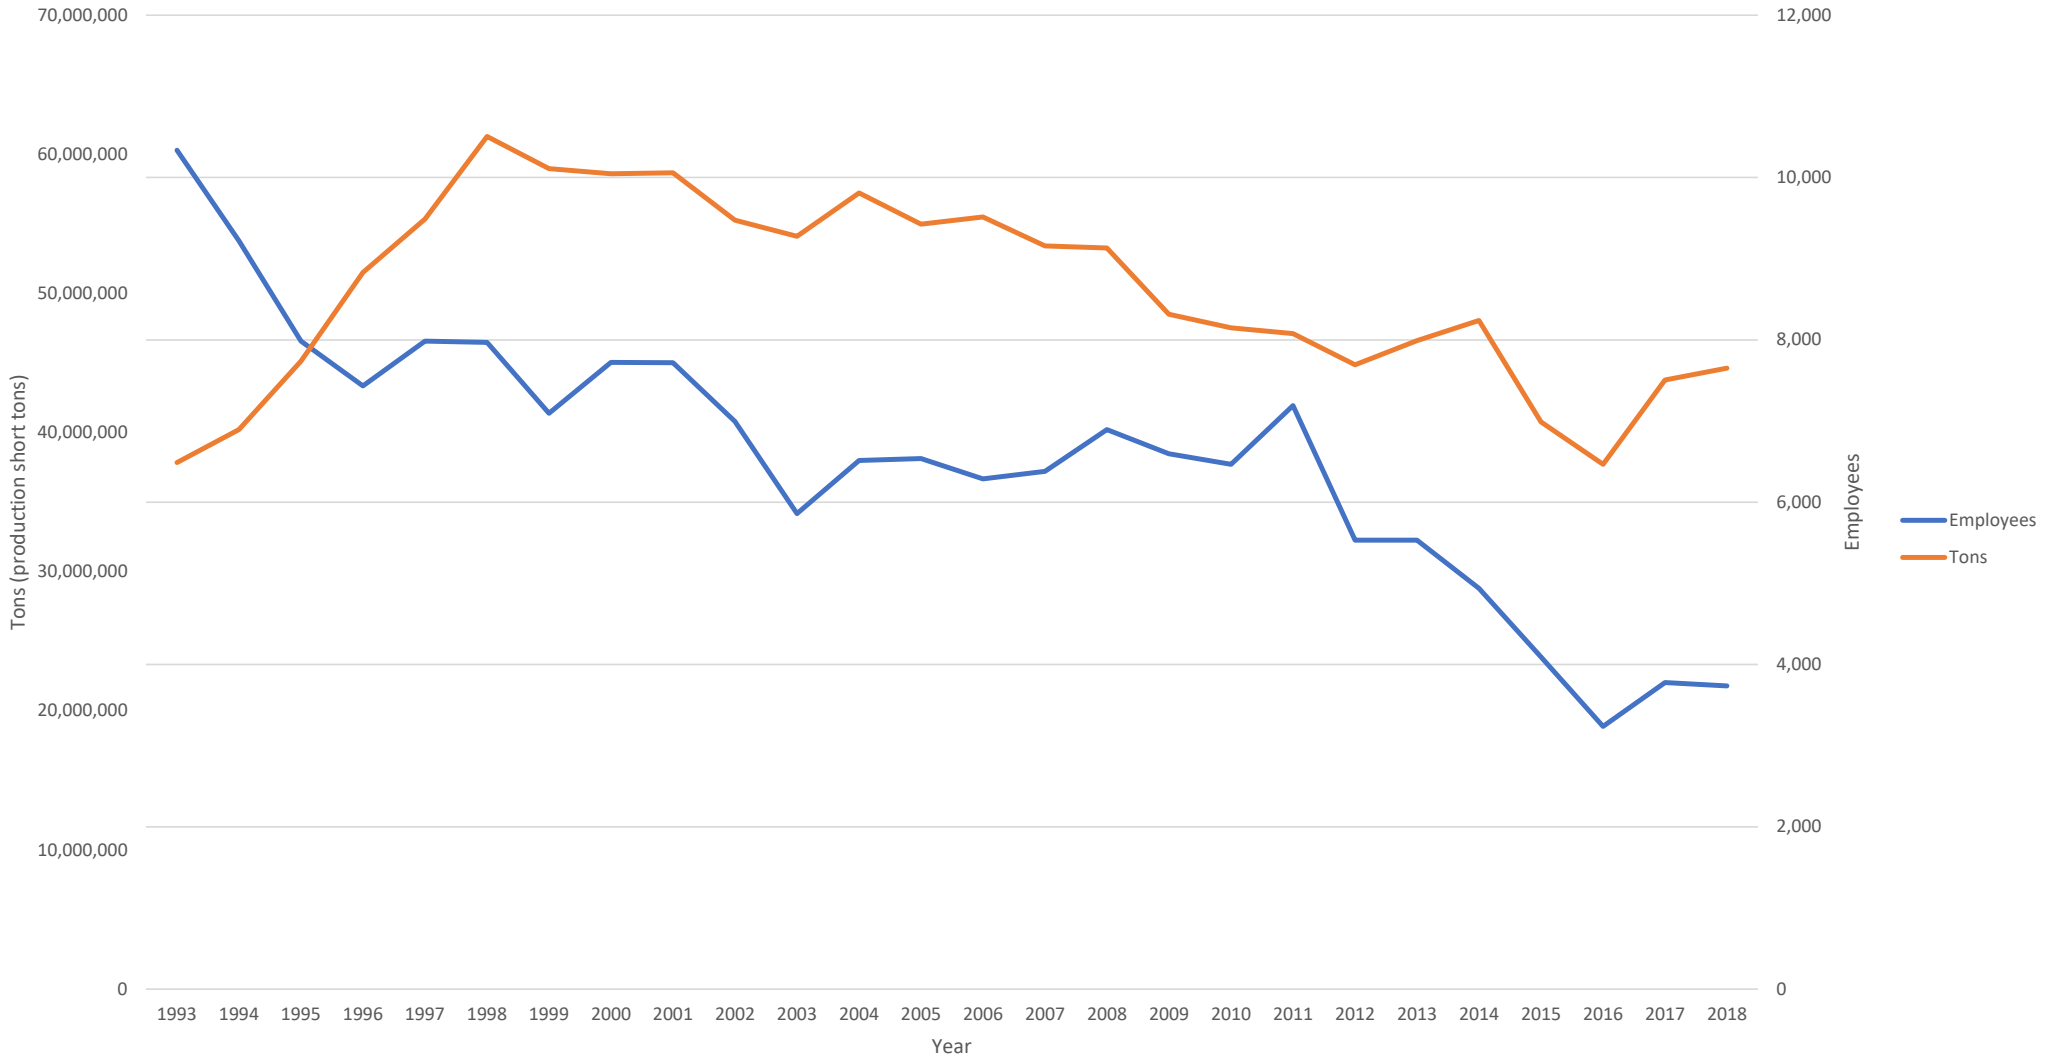

Pennsylvania Underground Coal Production v. Employment