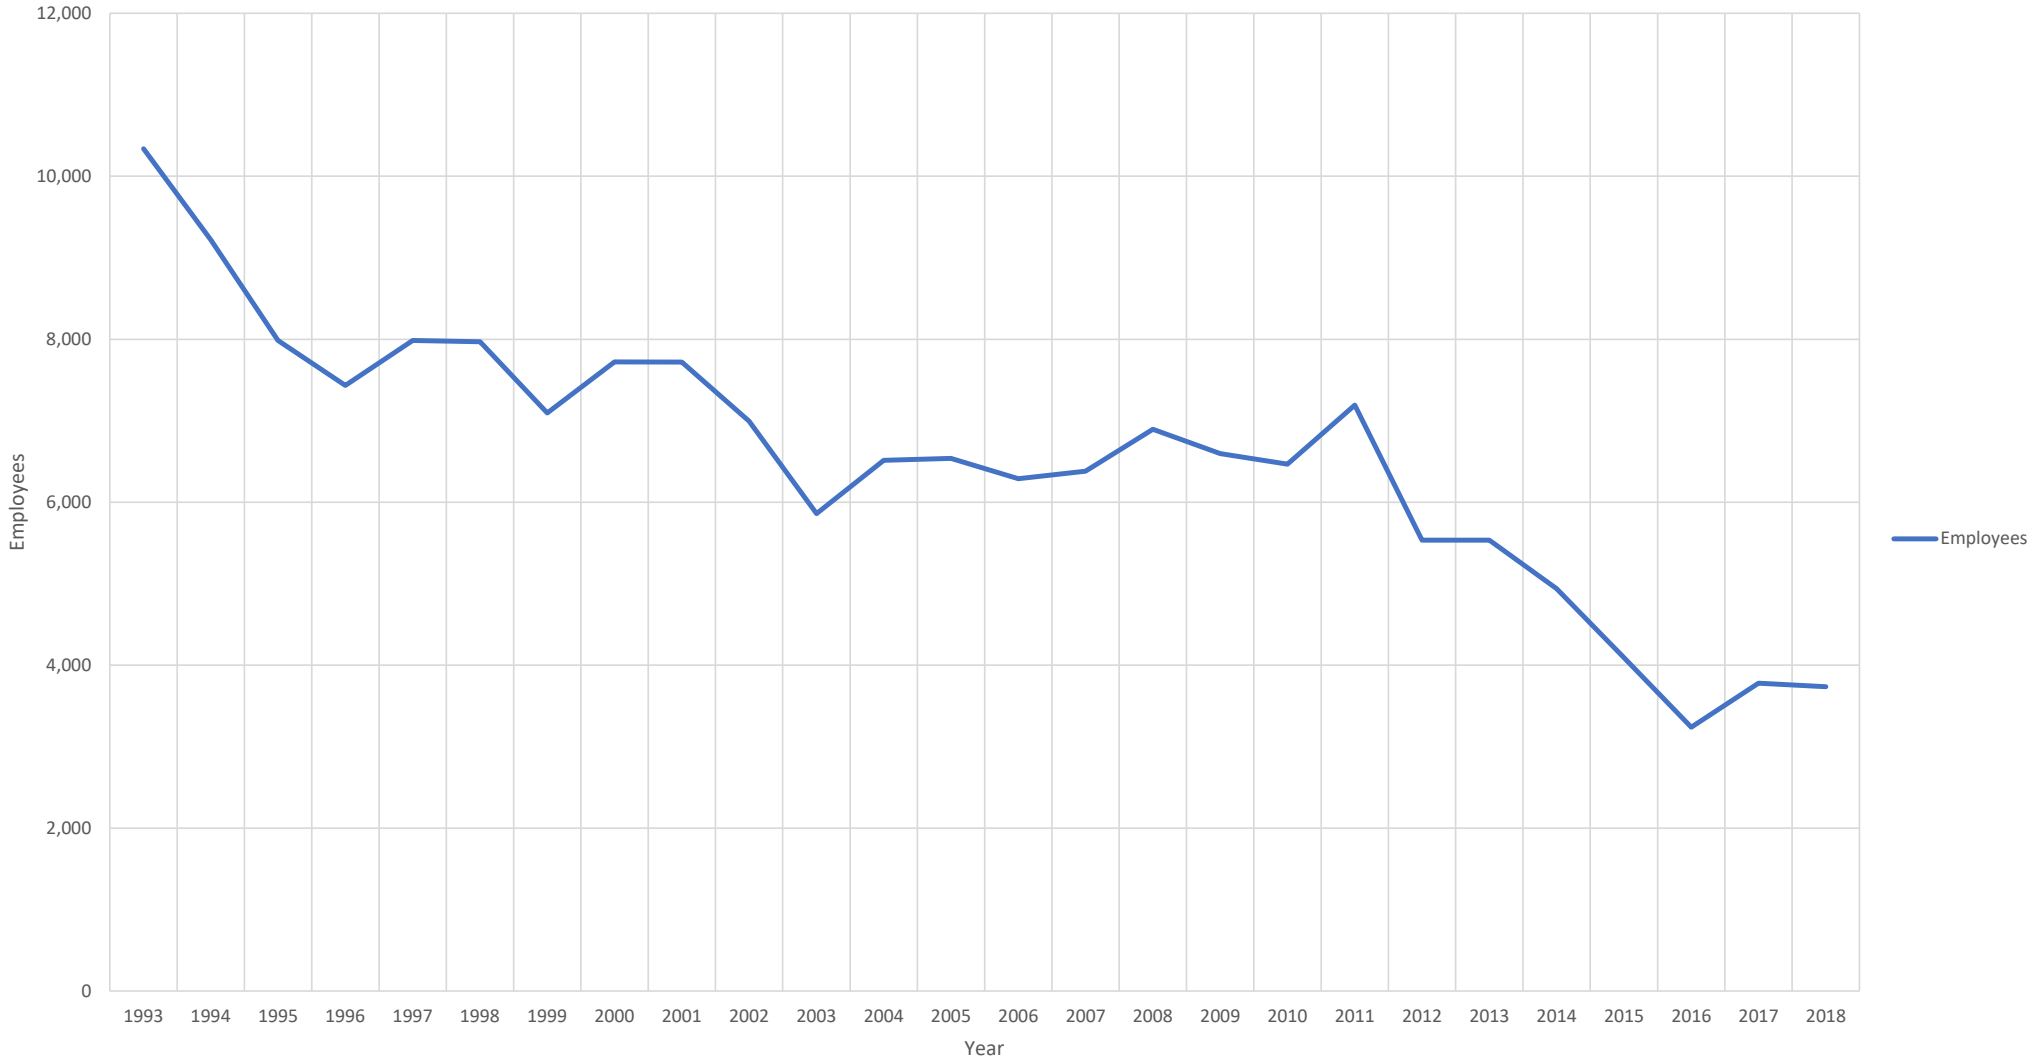

Pennsylvania Underground Coal Production v. Employment

Pennsylvania Underground Coal Employment (emp. per year)