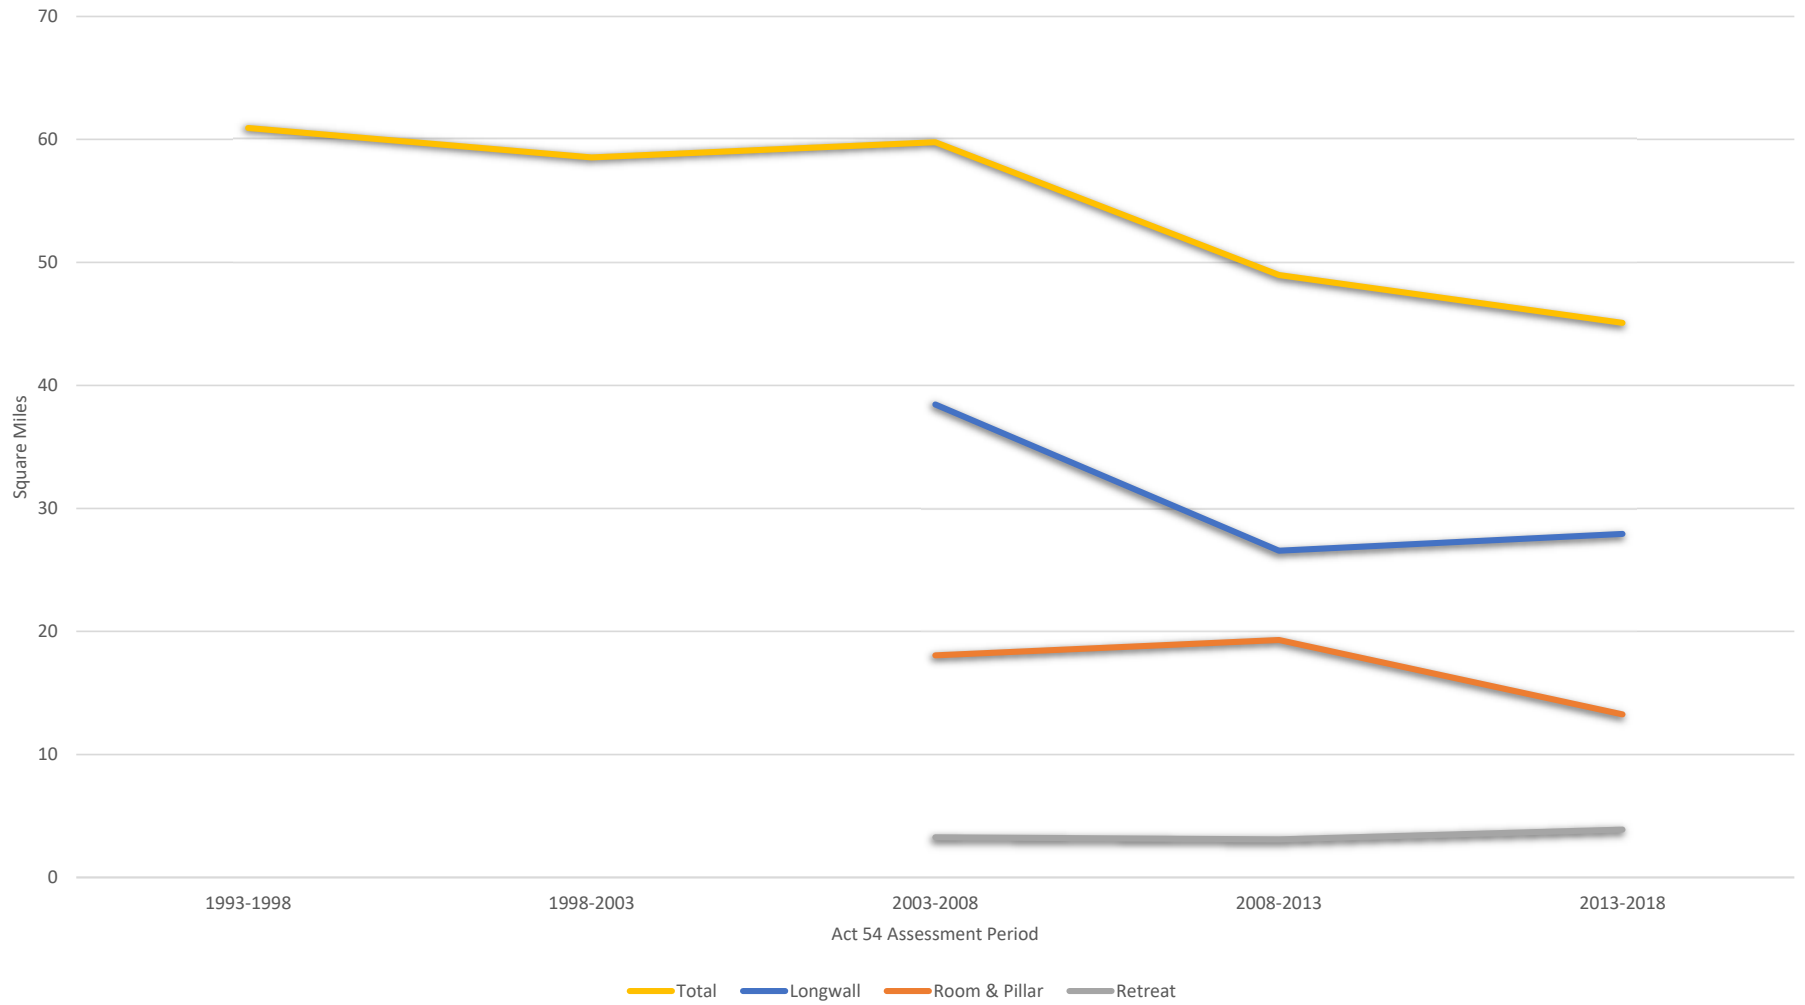

## PA Underground Coal Mined Area (acres)

### PA Underground Coal Mined Area (sq. miles)

PA Underground Coal Production (avg. tons per year/period)

Pennsylvania Underground Coal Production (tons per year)

PA UG Coal Employment (avg. emp. per year/period)