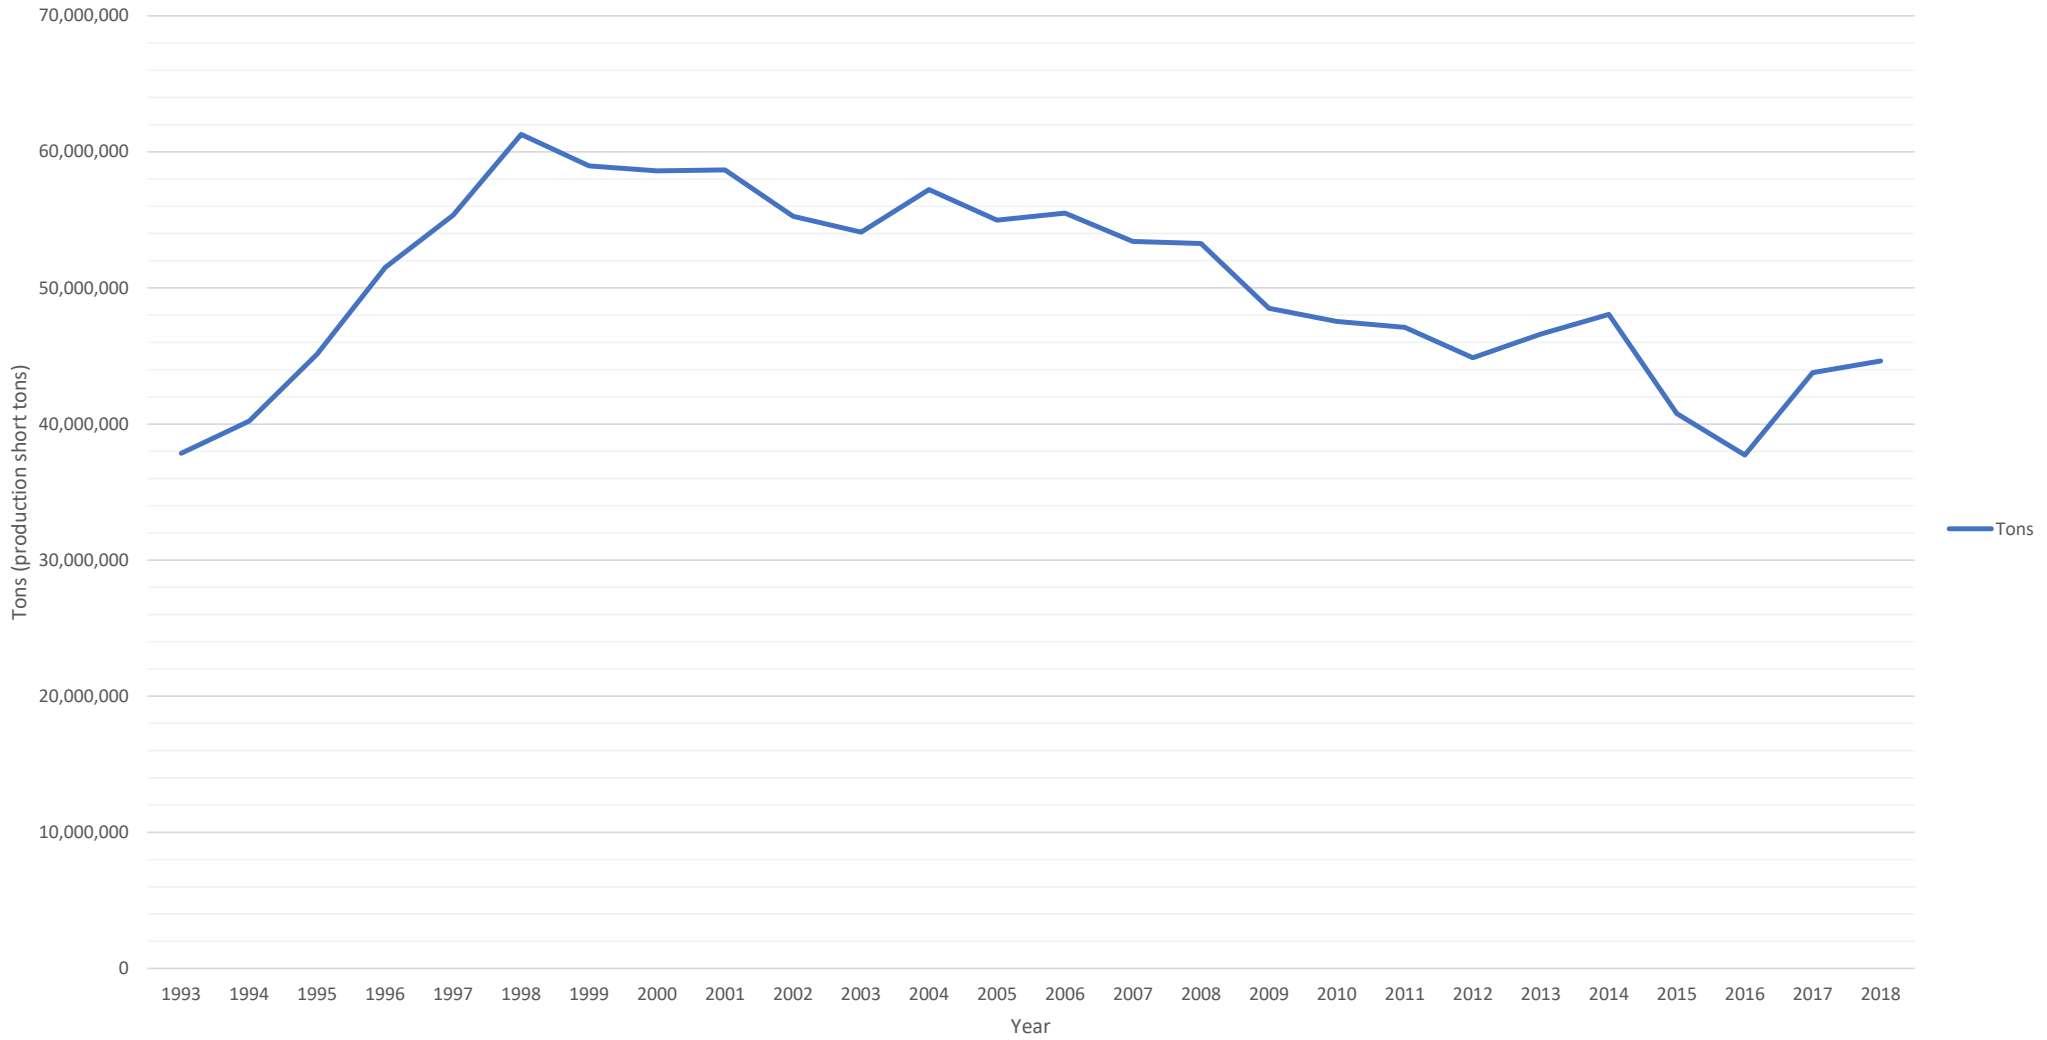

## PA Underground Coal Mined Area (acres)

### PA Underground Coal Mined Area (sq. miles)

PA Underground Coal Production (avg. tons per year/period)

Pennsylvania Underground Coal Production (tons per year)

PA UG Coal Employment (avg. emp. per year/period)