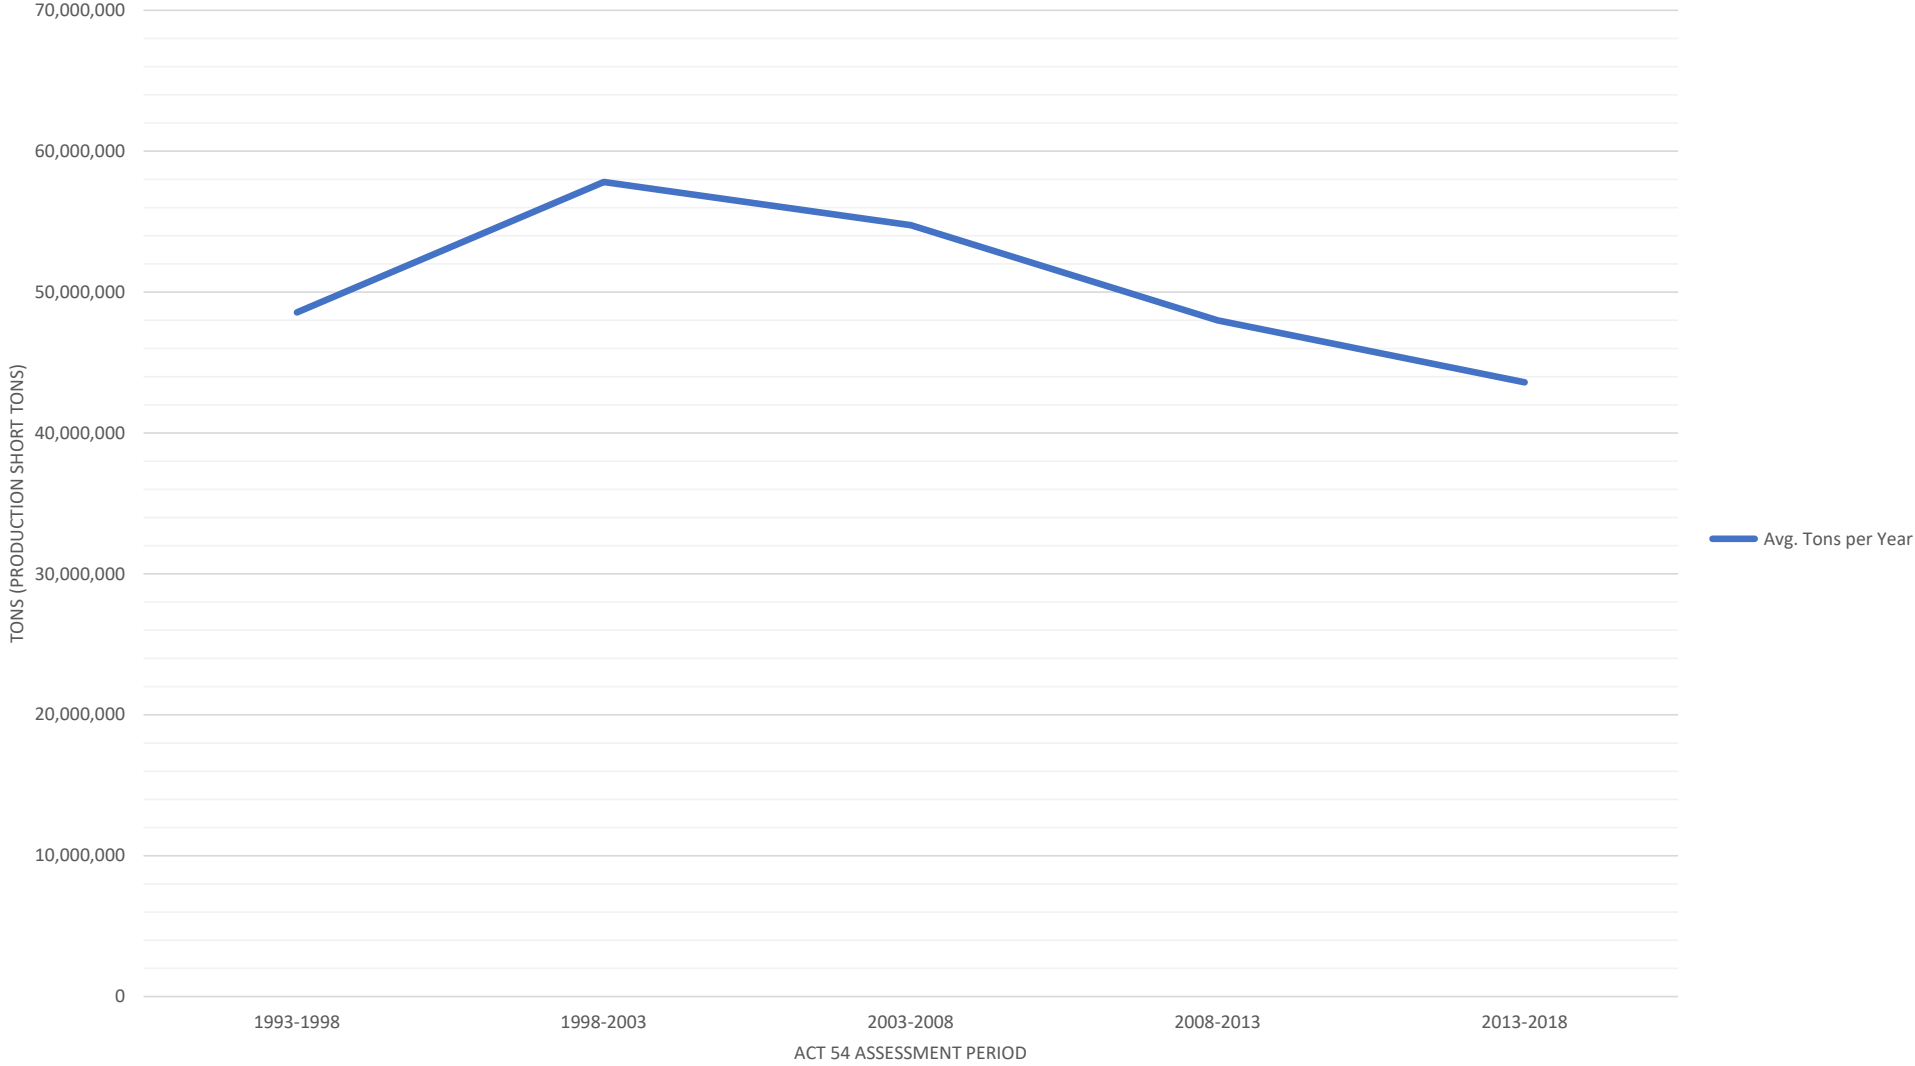

## PA Underground Coal Mined Area (acres)

### PA Underground Coal Mined Area (sq. miles)

PA Underground Coal Production (avg. tons per year/period)

Pennsylvania Underground Coal Production (tons per year)

PA UG Coal Employment (avg. emp. per year/period)