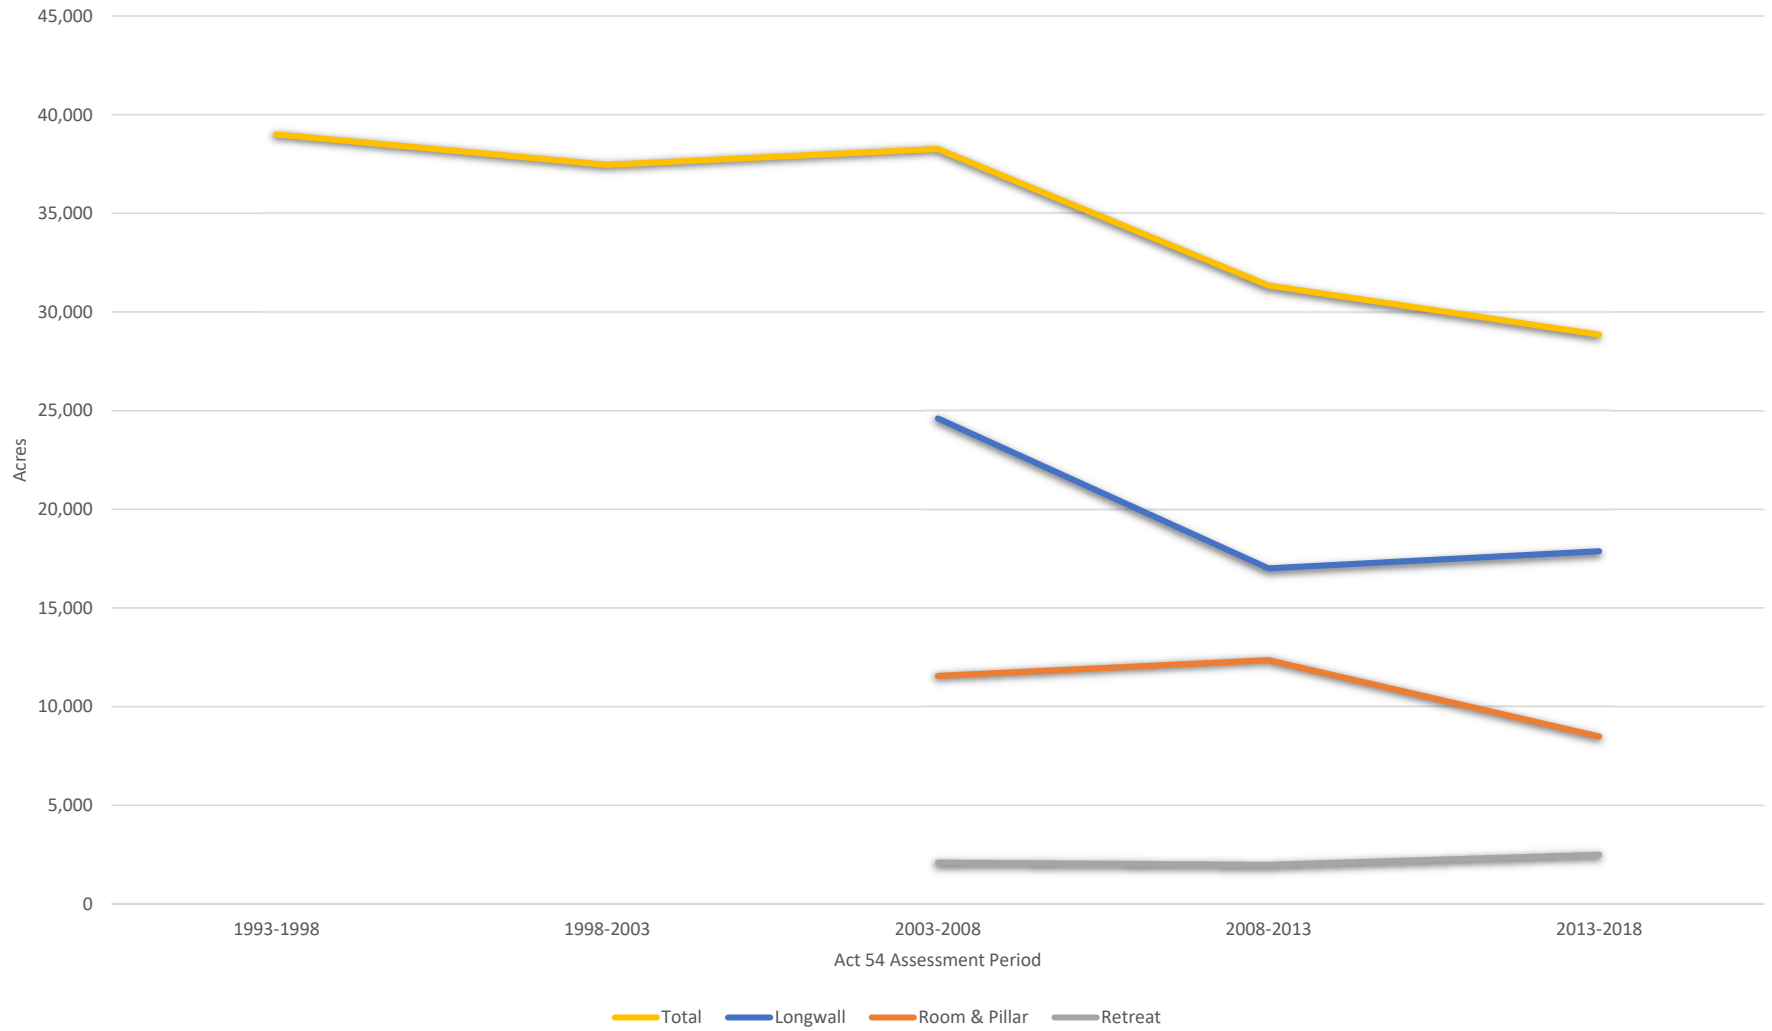

## PA Underground Coal Mined Area (acres)

### PA Underground Coal Mined Area (sq. miles)

PA Underground Coal Production (avg. tons per year/period)

Pennsylvania Underground Coal Production (tons per year)

PA UG Coal Employment (avg. emp. per year/period)