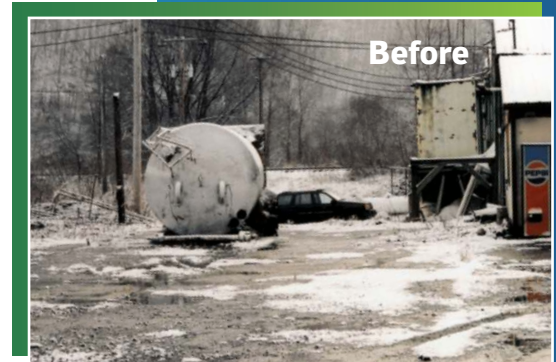

One such example is the small borough of Driftwood, in northcentral Pennsylvania's Cameron County. Cameron County is renowned for beautiful scenery and outdoor recreation. Driftwood was home to the Metal Wire Recovery Corporation, which had gone out of business and declared bankruptcy. Following the company's demise, the town was left without those jobs and a property with environmental impacts. Lucent Technologies recently completed a remediation of the property under Pennsylvania's Land Recycling Program. The practicality of the program allowed the site to be cleaned up in a cost-effective manner and facilitated transfer of the property for economic redevelopment.

Pennsylvania Pellets and Millwork Inc., a wood pellet and wood molding manufacturing facility is operational, using the region's soft woods. A $4.5 million investment for this site will result in 30 to 40 manufacturing jobs in the next three years.

This wood manufacturing plant is providing a significant economic boost to tiny Driftwood, and to all of Cameron County. It also shows the Pennsylvania Land Recycling Program fits all sizes of communities, in urban, suburban, and rural locations throughout the commowealth.