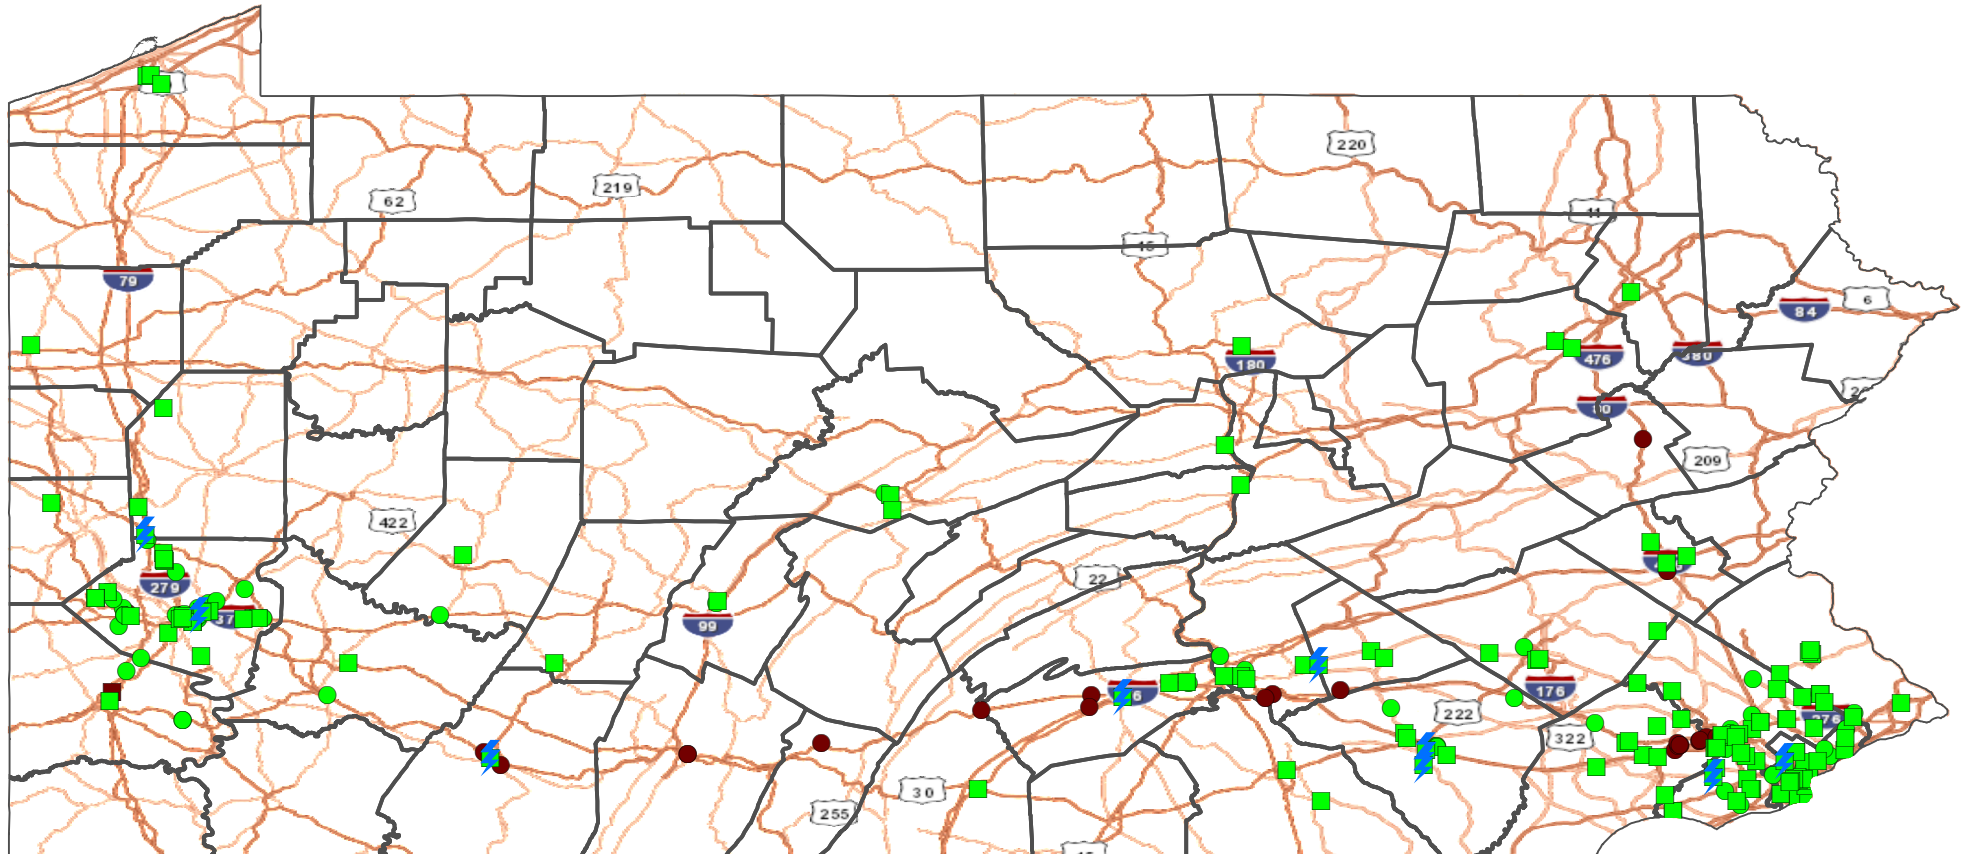

Electric Car Charging Stations in Pennsylvania - Completed vs. Pending

Legend

TESLA Charging Stations
⚡ TESLA Charging Stations

Completed Stations
● AFIG-Funded
■ Not AFIG-Funded

Pending Stations
● AFIG-Funded
■ Not AFIG-Funded

GDC.COUNTY_BND
□ GDC.COUNTY_BND
World Transportation